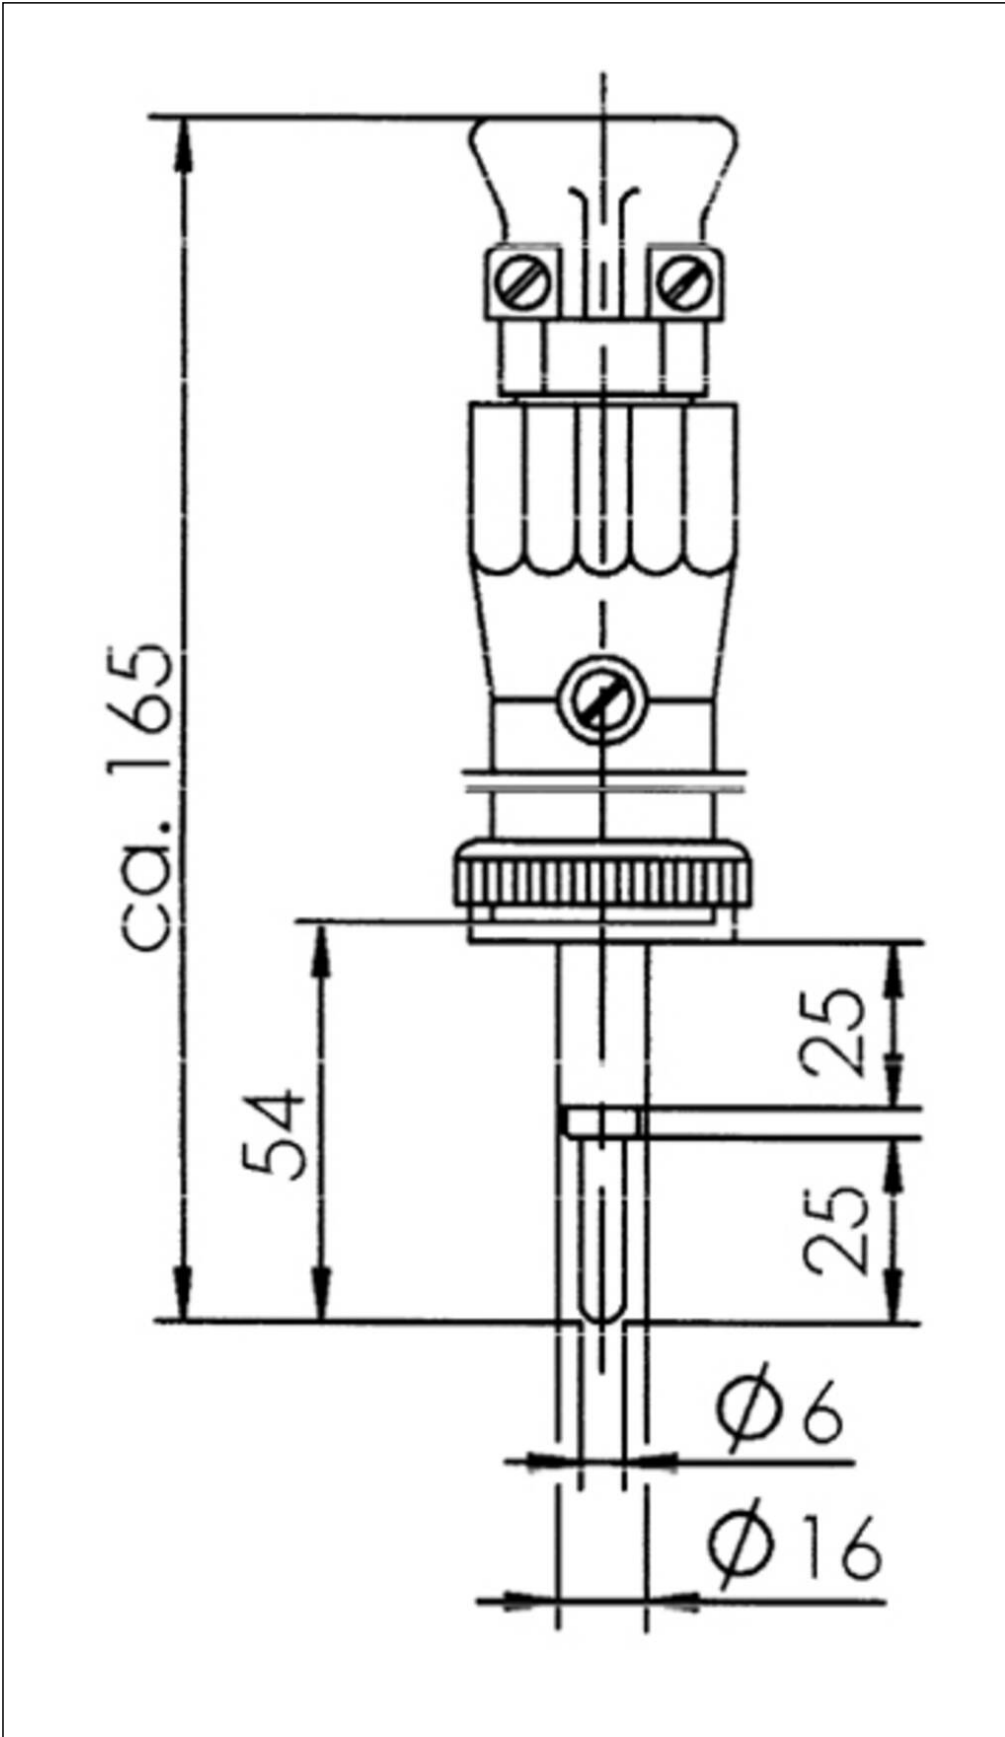

Your Contact:

WISKA Hoppmann GmbH

Kisdorfer Weg 28 · 24568 Kaltenkirchen · Germany

☎ +49-4191-508-0 · 📠 +49-4191-508-209

contact@wiska.de · www.wiska.com