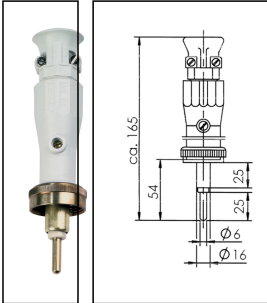

## 117-1xW10A

Concentric plug 10A 50V DC, plastic, RAL 7035, IP56

Products may differ in size, colour and appearance to those shown. If you require further information or customisation, please contact us directly.

<b>WISKA-Order no.</b>	10010001
<b>Type</b>	117-1xW10A
<b>Material</b>	Polyamide, fibre reinforced
<b>Voltage</b>	50 V
<b>Type of Voltage</b>	DC
<b>Current</b>	10 A
<b>Protection class</b>	IP56
<b>Temp. range min</b>	-25 °C
<b>Temp. range max</b>	45 °C
<b>plug insert</b>	concentric
<b>Terminals/poles</b>	2-pole
<b>Type of cable gland</b>	M 24 x 1,5
<b>Type of cable</b>	non-armoured
<b>Ø cable diameter min</b>	8 mm
<b>Ø cable diameter max</b>	10,5 mm
<b>Colour</b>	RAL 7035
<b>Weight</b>	0,13 kg
<b>Tariff number</b>	85366990