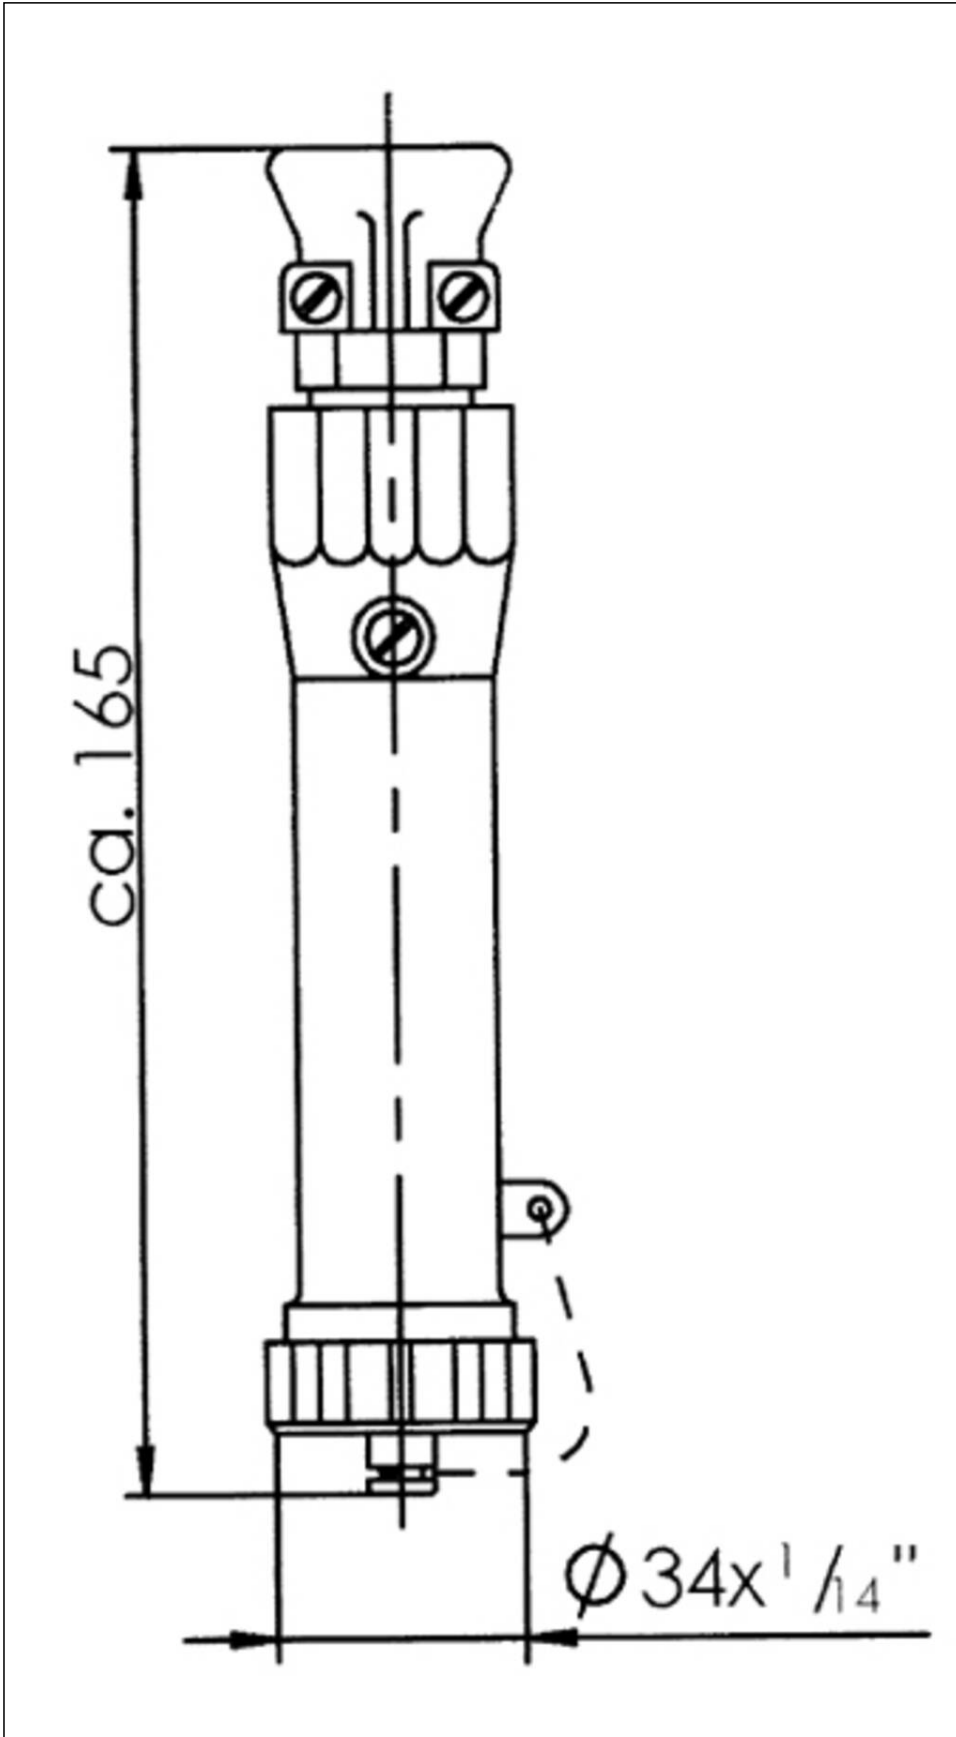

Your Contact:

WISKA Hoppmann GmbH

Kisdorfer Weg 28 · 24568 Kaltenkirchen · Germany

☎ +49-4191-508-0 · 📠 +49-4191-508-209

contact@wiska.de · www.wiska.com