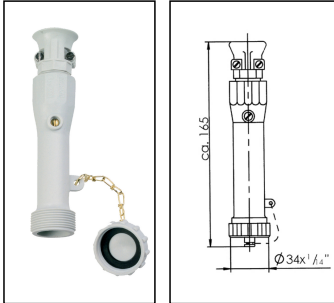

## 122-1xW10A

Concentric coupling 10A 50V DC, plastic, RAL 7035, IP56

Products may differ in size, colour and appearance to those shown. If you require further information or customisation, please contact us directly.

<b>WISKA-Order no.</b>	10010002
<b>Type</b>	122-1xW10A
<b>Material</b>	Polyamide, fibre reinforced
<b>Voltage</b>	50 V
<b>Type of Voltage</b>	DC
<b>Current</b>	10 A
<b>Protection class</b>	IP56
<b>Temp. range min</b>	-25 °C
<b>Temp. range max</b>	45 °C
<b>Coupling interior</b>	Concentric
<b>Terminals/poles</b>	2-pole
<b>Type of cable gland</b>	M 24 x 1,5
<b>Type of cable</b>	non-armoured
<b>Ø cable diameter min</b>	8 mm
<b>Ø cable diameter max</b>	10,5 mm
<b>Colour</b>	RAL 7035
<b>Norm</b>	HNA
<b>Weight</b>	0,13 kg
<b>Tariff number</b>	85366990