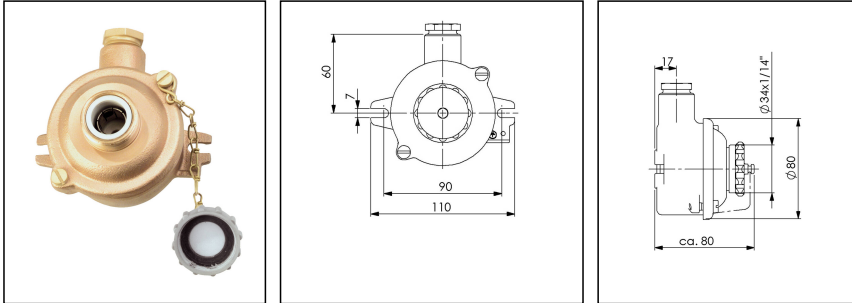

## 104/50V-1xZ14

Concentric socket with central plug-in 50V DC, brass, IP56

Products may differ in size, colour and appearance to those shown. If you require further information or customisation, please contact us directly.

<b>WISKA-Order no.</b>	10010019
<b>Type</b>	104/50V-1xZ14
<b>Voltage max. (V)</b>	50 V
<b>Type of Voltage</b>	DC
<b>Current</b>	10 A
<b>Protection class</b>	IP56
<b>Material</b>	Brass
<b>Material protective cap</b>	Polyamide
<b>Using for cable gland</b>	
<b>Type of cable gland</b>	M 24 x 1,5
<b>Ø cable diameter min</b>	12 mm
<b>Ø cable diameter max</b>	14,5 mm
<b>Type of cable</b>	armoured
<b>Socket insert</b>	concentric
<b>Terminals/poles</b>	2-pole
<b>Temp. range min</b>	-25 °C
<b>Temp. range max</b>	40 °C
<b>Weight</b>	0,75 kg
<b>Mounting</b>	Surface mounting
<b>Variations</b>	on request
<b>Tariff number</b>	85366990