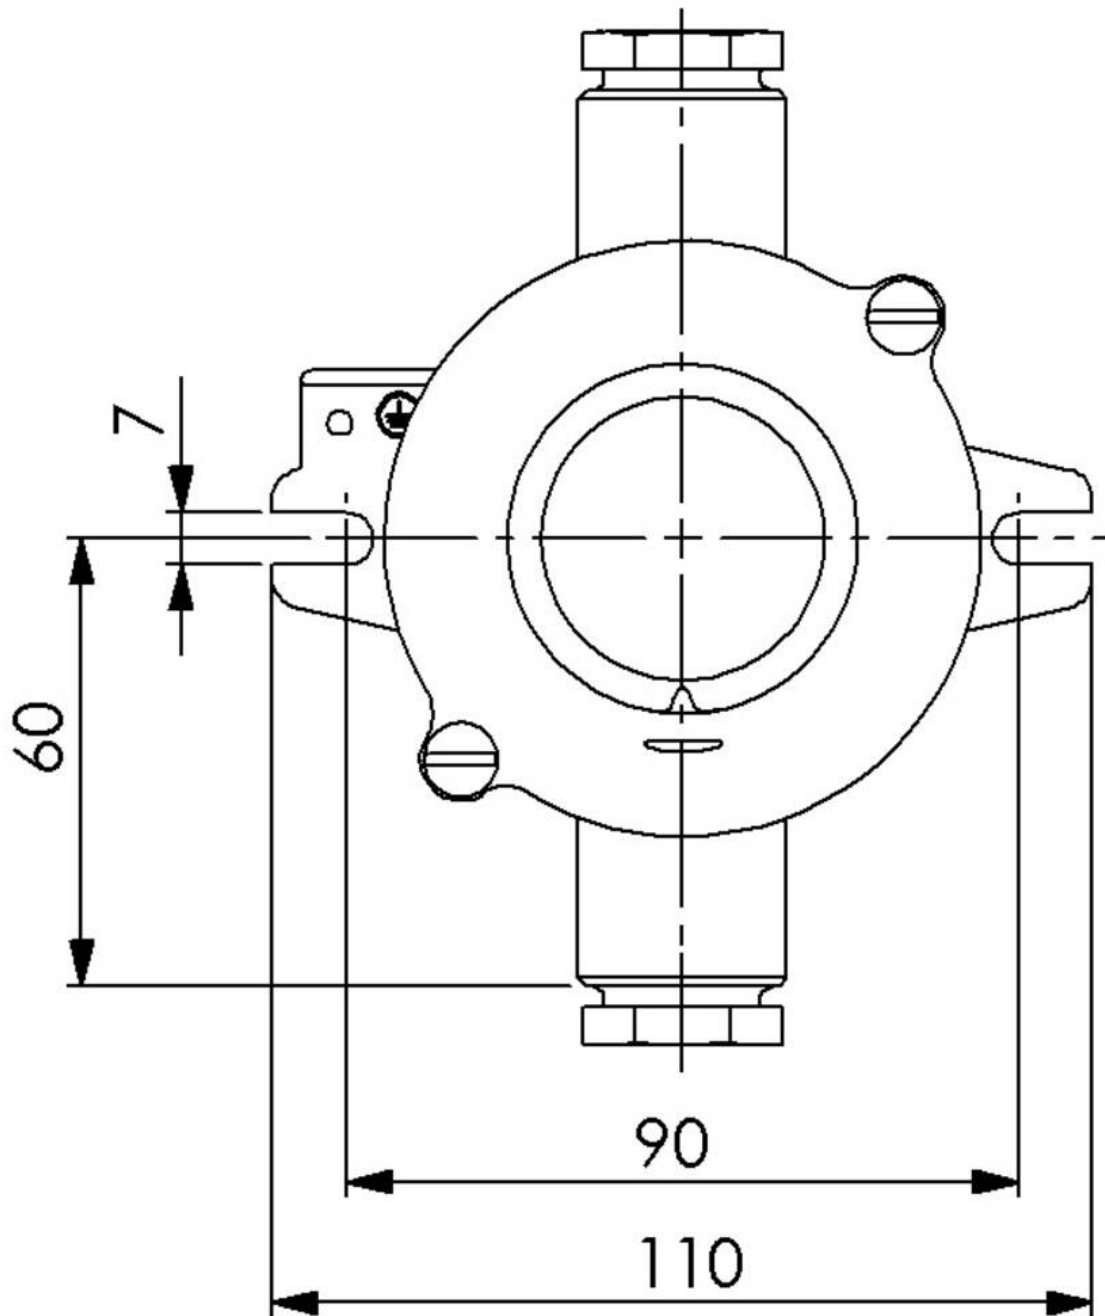

Your Contact:

WISKA Hoppmann GmbH

Kisdorfer Weg 28 · 24568 Kaltenkirchen · Germany

☎ +49-4191-508-0 · 📠 +49-4191-508-209

contact@wiska.de · www.wiska.com