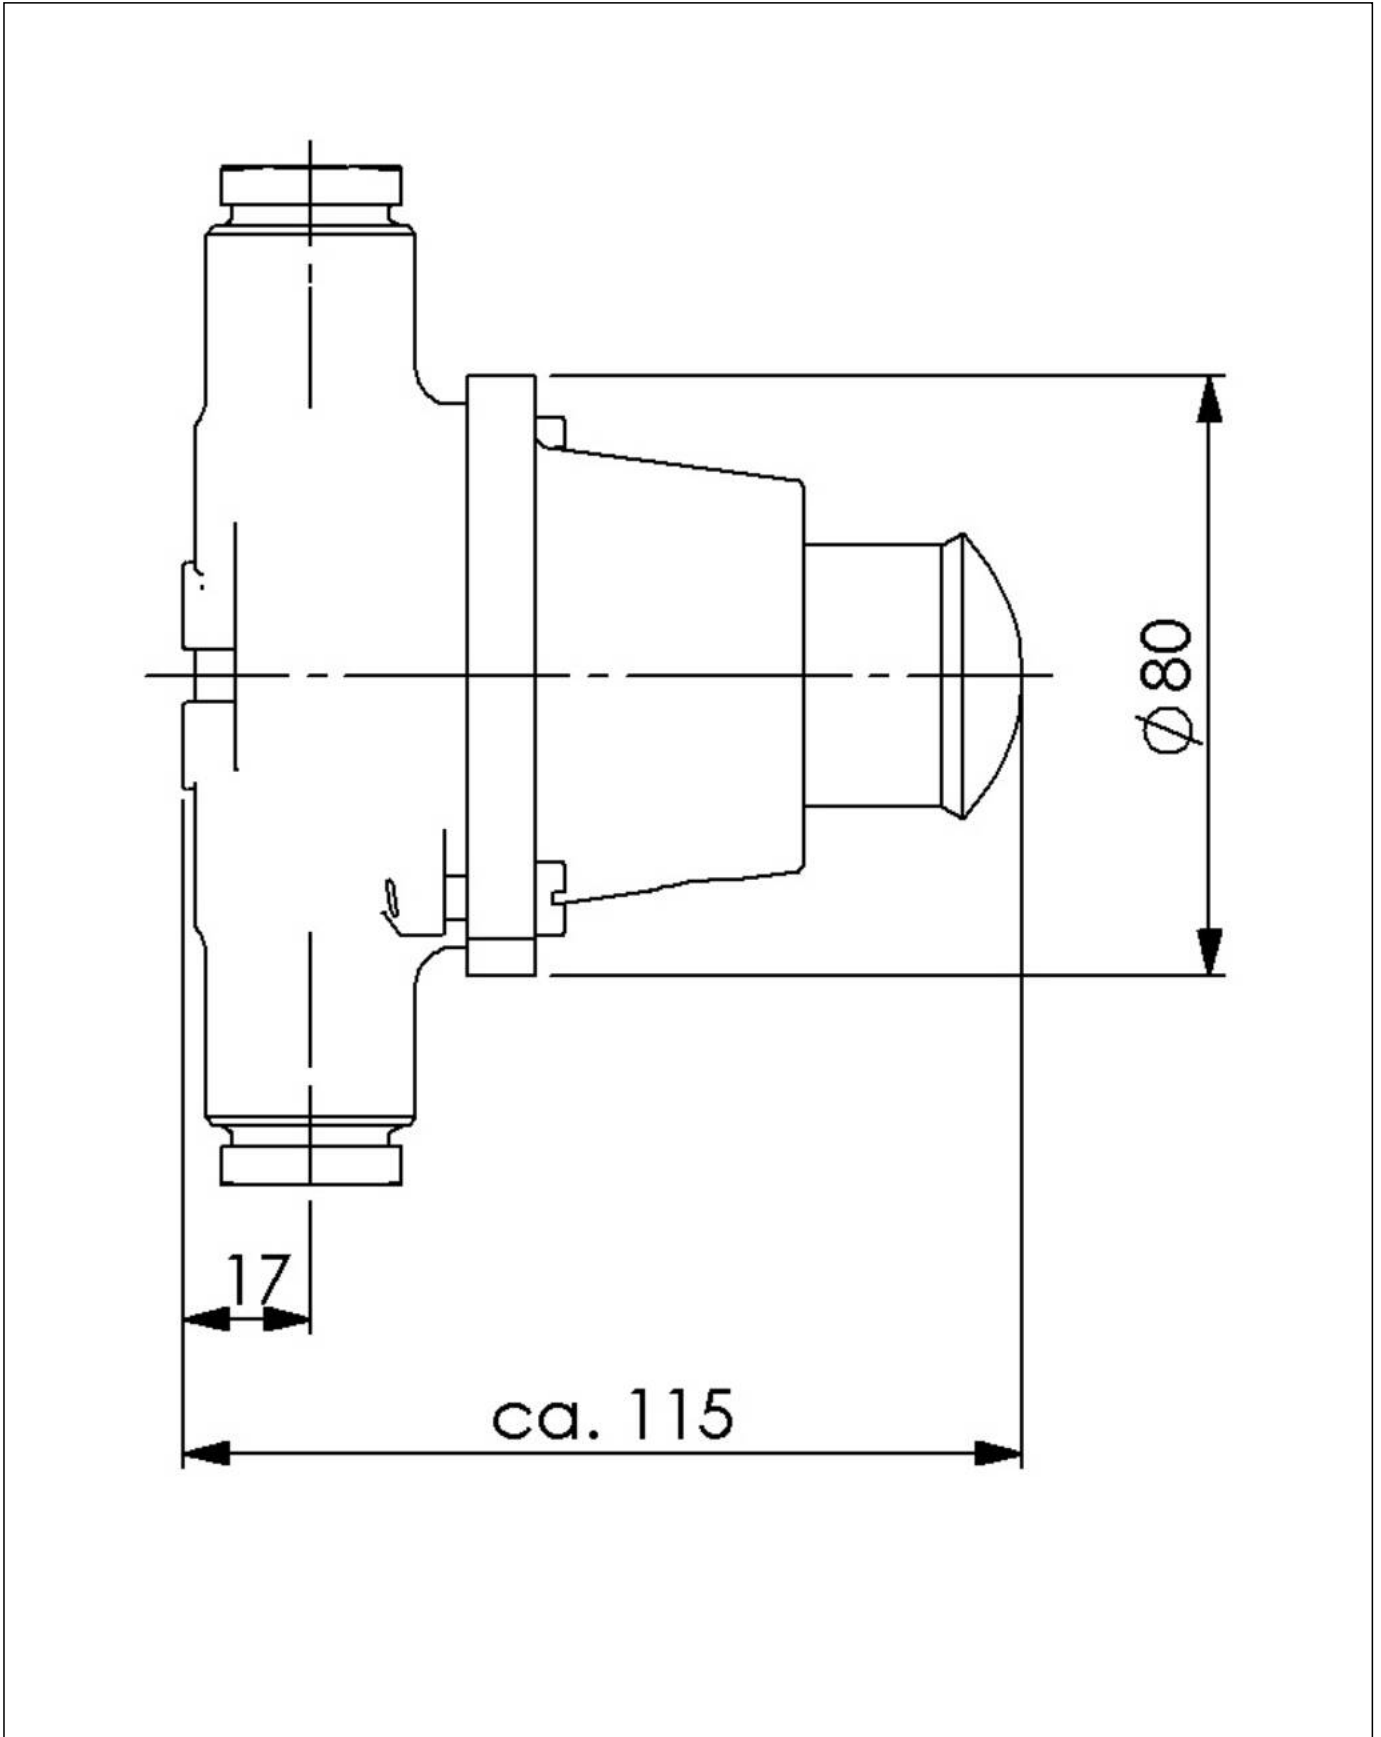

Your Contact:

WISKA Hoppmann GmbH

Kisdorfer Weg 28 · 24568 Kaltenkirchen · Germany

☎ +49-4191-508-0 · 📠 +49-4191-508-209

contact@wiska.de · www.wiska.com