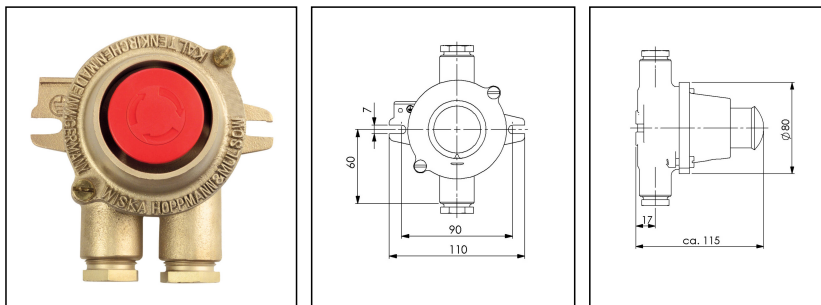

722/D/AR-2xZ14

Emergency-off push button, 2-poles, brass, IP56

Products may differ in size, colour and appearance to those shown. If you require further information or customisation, please contact us directly.

WISKA-Order no.	10010141
Type	722/D/AR-2xZ14
Voltage	230 V
Type of Voltage	AC
Current	6 A
Protection class	IP56
Material	Brass
Using for cable gland	
Ø cable diameter min	12 mm
Ø cable diameter max	14,5 mm
Type of cable	armoured
Type of cable gland	M 24 x 1,5
Mounting	Surface mounting
Temp. range min	-25 °C
Temp. range max	45 °C
Type of switch	Push button, 1xNC, 1xNO
Colour	Red
Weight	0,94 kg
Variations	on request
Tariff number	85363010