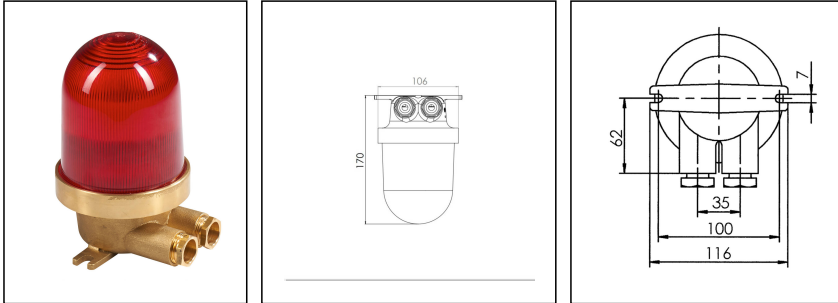

1131/2/CR/rd/oT/1974-2xZ14

HNA standard light max. 60W E27, brass, cover red without dropehole, IP56

Products may differ in size, colour and appearance to those shown. If you require further information or customisation, please contact us directly.

WISKA-Order no.	10010385
Type	1131/2/CR/rd/oT/1974-2xZ14
Material	Brass
Material globe/diffuser	Polycarbonate
Globe colour	Red
Power[^]	1 x 60 W
Wattage	60 W
Voltage	230 V
Type of Voltage	AC
Protection class	IP56
Temp. range min	-25 °C
Temp. range max	45 °C
Lampholder	E27
Number of lampholder	1 ST
Lightsource	variable (E27)
Lightsource incl.	No
Bulb shape	Rod shaped
Type of cable gland	M24x1,5 Z 14 / 12-14,5mm
Material cable gland	Brass
Using for cable gland	
Type of cable	armoured
Ø cable diameter min	12 mm
Ø cable diameter max	14,5 mm
Mounting	Surface mounting, Ceiling, Upside down
Equipment	without drope hole