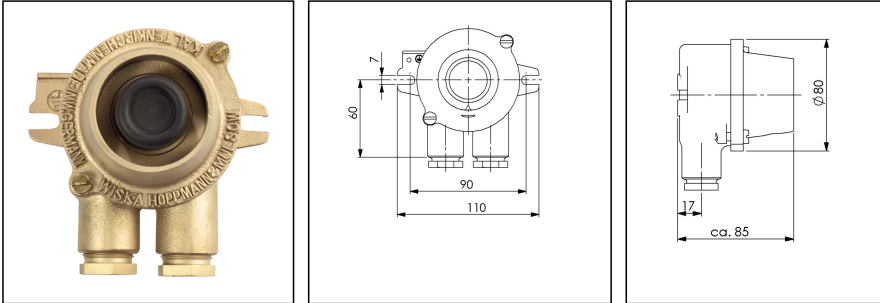

720/2/AA-2xZ14

Push / signal button, 2-poles, brass, IP56

Products may differ in size, colour and appearance to those shown. If you require further information or customisation, please contact us directly.

WISKA-Order no.	10010473
Type	720/2/AA-2xZ14
Voltage	230 V
Type of Voltage	AC
Current	6 A
Protection class	IP56
Material	Brass
Material cable gland	Brass
Using for cable gland	
Type of cable	armoured
Ø cable diameter min	12 mm
Ø cable diameter max	14,5 mm
Type of cable gland	M 24 x 1,5
Mounting	Surface mounting
Temp. range min	-25 °C
Temp. range max	45 °C
Type of switch	Push button, 2xNO
Colour	Black
Weight	0,92 kg
Variations	on request
Tariff number	85363010