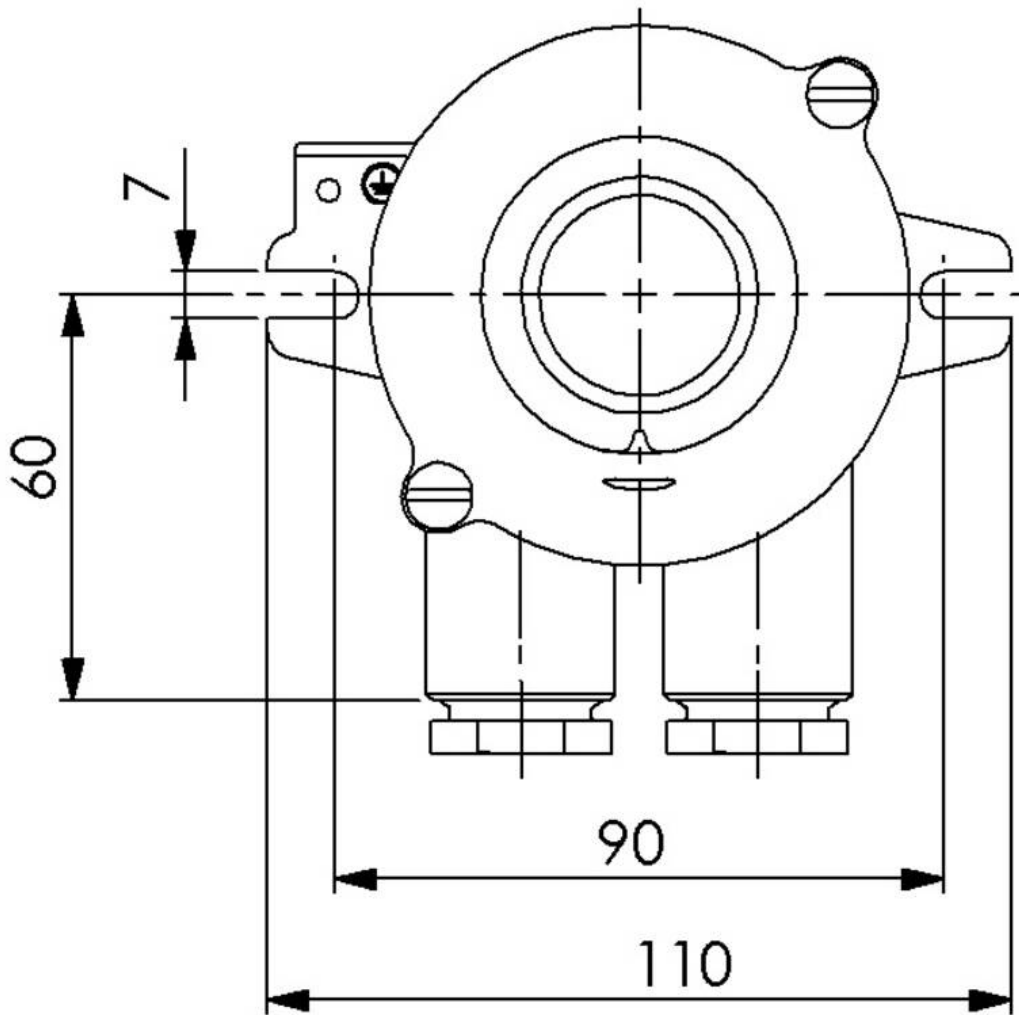

Your Contact:

WISKA Hoppmann GmbH

Kisdorfer Weg 28 · 24568 Kaltenkirchen · Germany

☎ +49-4191-508-0 · 📠 +49-4191-508-209

contact@wiska.de · www.wiska.com