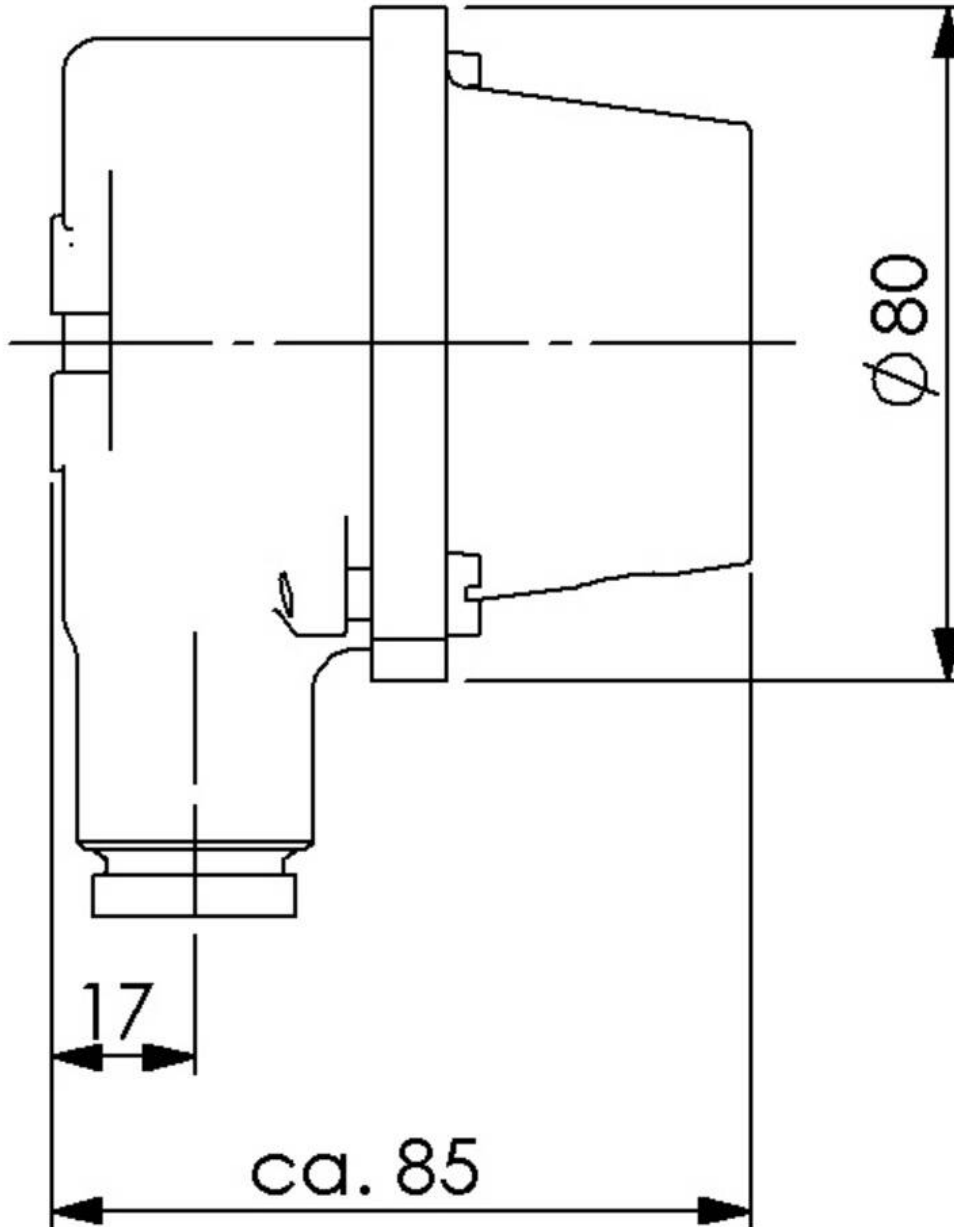

Your Contact:

WISKA Hoppmann GmbH

Kisdorfer Weg 28 · 24568 Kaltenkirchen · Germany

☎ +49-4191-508-0 · 📠 +49-4191-508-209

contact@wiska.de · www.wiska.com