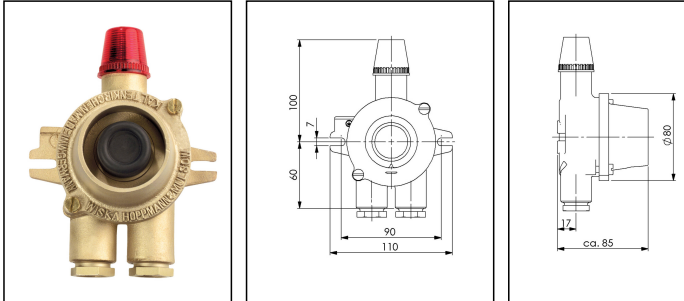

721/AR-2xZ14

Push / signal button with control light, 2-poles, brass, IP56

Products may differ in size, colour and appearance to those shown. If you require further information or customisation, please contact us directly.

WISKA-Order no.	10010484
Type	721/AR-2xZ14
Voltage	230 V
Type of Voltage	AC
Current	6 A
Protection class	IP56
Material	Brass
Material cable gland	Brass
Using for cable gland	
Type of cable	armoured
Type of cable gland	M 24 x 1,5
Ø cable diameter min	12 mm
Ø cable diameter max	14,5 mm
Mounting	Surface mounting
Temp. range min	-25 °C
Temp. range max	45 °C
Type of switch	Push button, 1xNC, 1xNO
Lampholder	E14
Globe colour	Red
Colour	Black
Weight	1 kg
Equipment	Glow lamp
Variations	on request
Tariff number	85363010