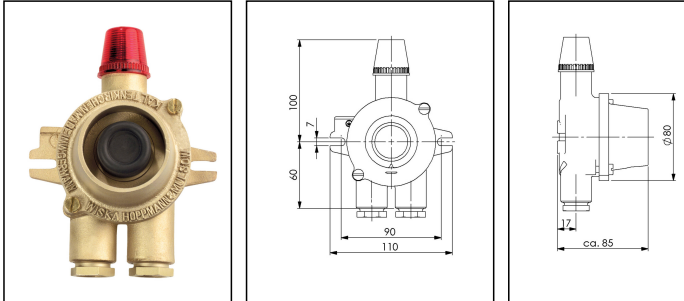

721/AA-2xZ14

Push / signal button with control light, 2-poles, brass, IP56

Products may differ in size, colour and appearance to those shown. If you require further information or customisation, please contact us directly.

WISKA-Order no.	10010485
Type	721/AA-2xZ14
Voltage	230 V
Type of Voltage	AC
Current	6 A
Protection class	IP56
Material	Brass
Material cable gland	Brass
Using for cable gland	
Type of cable	armoured
Type of cable gland	M 24 x 1,5
Ø cable diameter min	12 mm
Ø cable diameter max	14,5 mm
Mounting	Surface mounting
Temp. range min	-25 °C
Temp. range max	45 °C
Type of switch	Push button, 2xNO
Lampholder	E14
Globe colour	Red
Colour	Black
Weight	1 kg
Equipment	Glow lamp
Variations	on request
Tariff number	85363010