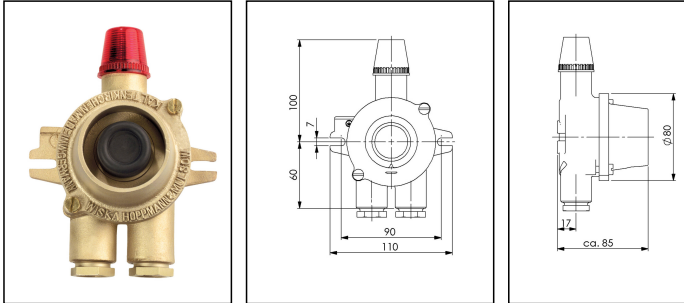

721/RR-2xZ14

Push / signal button with control light, 2-poles, brass, IP56

Products may differ in size, colour and appearance to those shown. If you require further information or customisation, please contact us directly.

| | |
|------------------------------|---|
| WISKA-Order no. | 10010486 |
| Type | 721/RR-2xZ14 |
| Voltage | 230 V |
| Type of Voltage | AC |
| Current | 6 A |
| Protection class | IP56 |
| Material | Brass |
| Material cable gland | Brass |
| Using for cable gland |  |
| Type of cable | armoured |
| Type of cable gland | M 24 x 1,5 |
| Ø cable diameter min | 12 mm |
| Ø cable diameter max | 14,5 mm |
| Mounting | Surface mounting |
| Temp. range min | -25 °C |
| Temp. range max | 45 °C |
| Type of switch | Push button, 2xNC |
| Lampholder | E14 |
| Globe colour | Red |
| Colour | Black |
| Weight | 1 kg |
| Equipment | Glow lamp |
| Variations | on request |
| Tariff number | 85363010 |