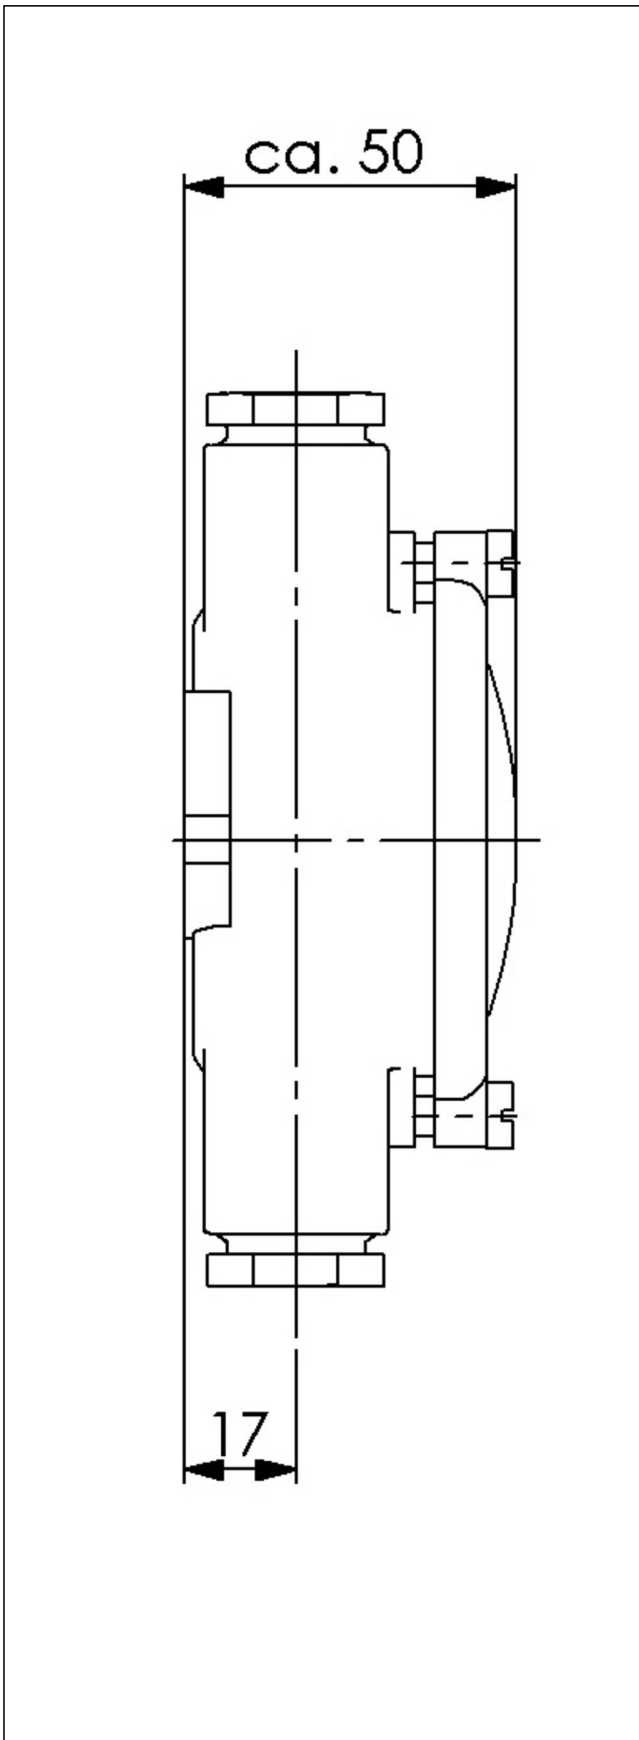

Your Contact:

WISKA Hoppmann GmbH

Kisdorfer Weg 28 · 24568 Kaltenkirchen · Germany

☎ +49-4191-508-0 · 📠 +49-4191-508-209

contact@wiska.de · www.wiska.com