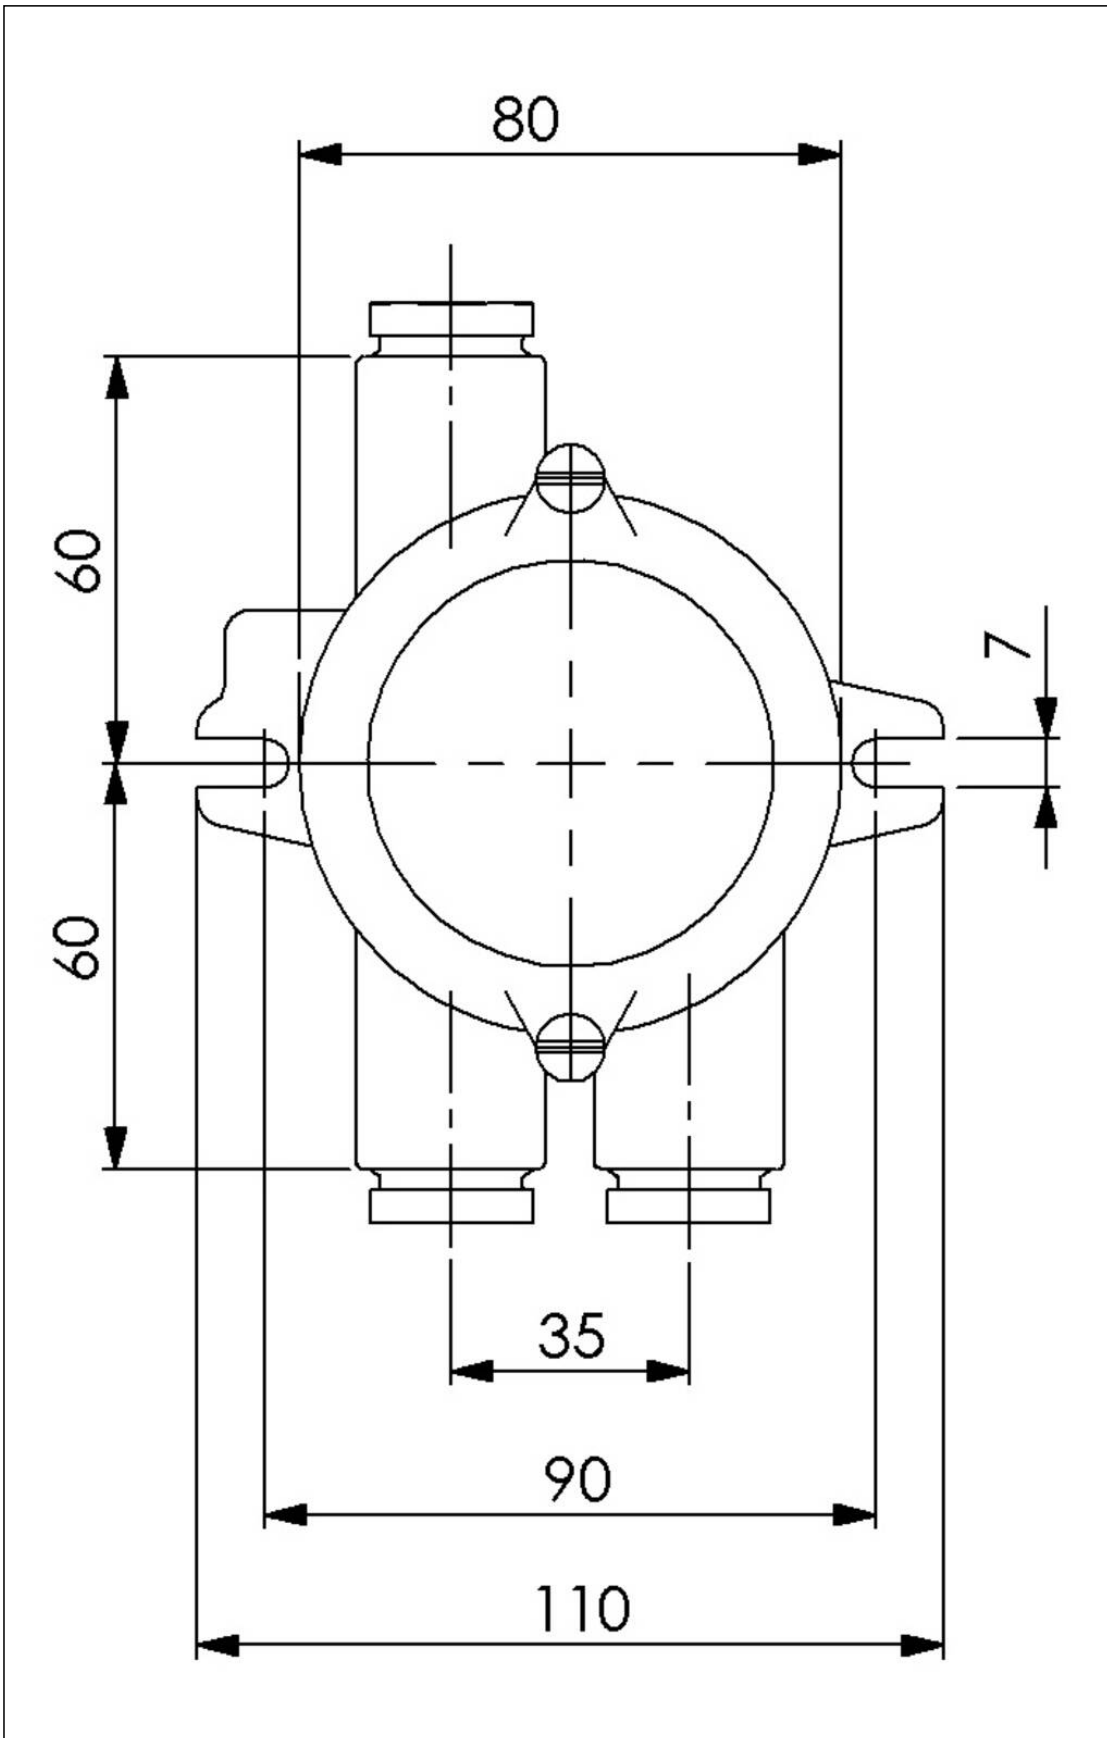

Your Contact:

WISKA Hoppmann GmbH

Kisdorfer Weg 28 · 24568 Kaltenkirchen · Germany

☎ +49-4191-508-0 · 📠 +49-4191-508-209

contact@wiska.de · www.wiska.com