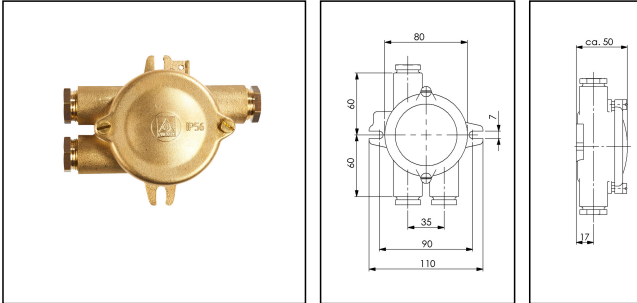

## 1154-3xZ14

HNA Junction box, brass

Products may differ in size, colour and appearance to those shown. If you require further information or customisation, please contact us directly.

<b>WISKA-Order no.</b>	10010501
<b>Type</b>	1154-3xZ14
<b>Voltage</b>	500 V
<b>Current</b>	16 A
<b>Protection class</b>	IP56
<b>Material</b>	Brass
<b>Material cable gland</b>	Brass
<b>Using for cable gland</b>	
<b>Type of cable</b>	armoured
<b>Ø cable diameter min</b>	12 mm
<b>Ø cable diameter max</b>	14,5 mm
<b>Type of cable gland</b>	M 24 x 1,5
<b>External dimensions LxWxH</b>	110x120x50mm
<b>Mounting</b>	Surface mounting
<b>Temp. range min</b>	-25 °C
<b>Temp. range max</b>	45 °C
<b>Rated cross section</b>	2,5 mm <sup>2</sup>
<b>Equipment</b>	Clamp
<b>Terminals/poles</b>	4-pole, 2,5 mm <sup>2</sup>
<b>Operational areas</b>	Engine room, Indoor work space, Outdoor
<b>Norm</b>	DIN 89250
<b>Weight</b>	0,84 kg
<b>Variations</b>	on request
<b>Tariff number</b>	85369010