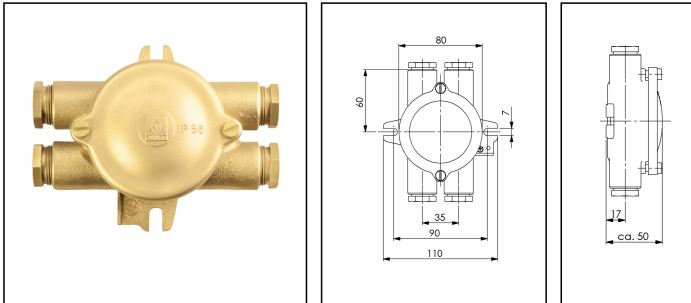

## 1155-4xZ14

HNA Junction box, brass

Products may differ in size, colour and appearance to those shown. If you require further information or customisation, please contact us directly.

<b>WISKA-Order no.</b>	10010502
<b>Type</b>	1155-4xZ14
<b>Voltage</b>	500 V
<b>Current</b>	16 A
<b>Protection class</b>	IP56
<b>Material</b>	Brass
<b>Material cable gland</b>	Brass
<b>Using for cable gland</b>	
<b>Type of cable</b>	armoured
<b>Ø cable diameter min</b>	12 mm
<b>Ø cable diameter max</b>	14,5 mm
<b>Type of cable gland</b>	M 24 x 1,5
<b>External dimensions LxWxH</b>	120x110x50mm
<b>Mounting</b>	Surface mounting
<b>Temp. range min</b>	-25 °C
<b>Temp. range max</b>	45 °C
<b>Rated cross section</b>	2,5 mm <sup>2</sup>
<b>Equipment</b>	Clamp
<b>Terminals/poles</b>	4-pole, 2,5 mm <sup>2</sup>
<b>Operational areas</b>	Engine room, Indoor work space, Outdoor
<b>Norm</b>	DIN 89250
<b>Weight</b>	0,91 kg
<b>Variations</b>	on request
<b>Tariff number</b>	85369010