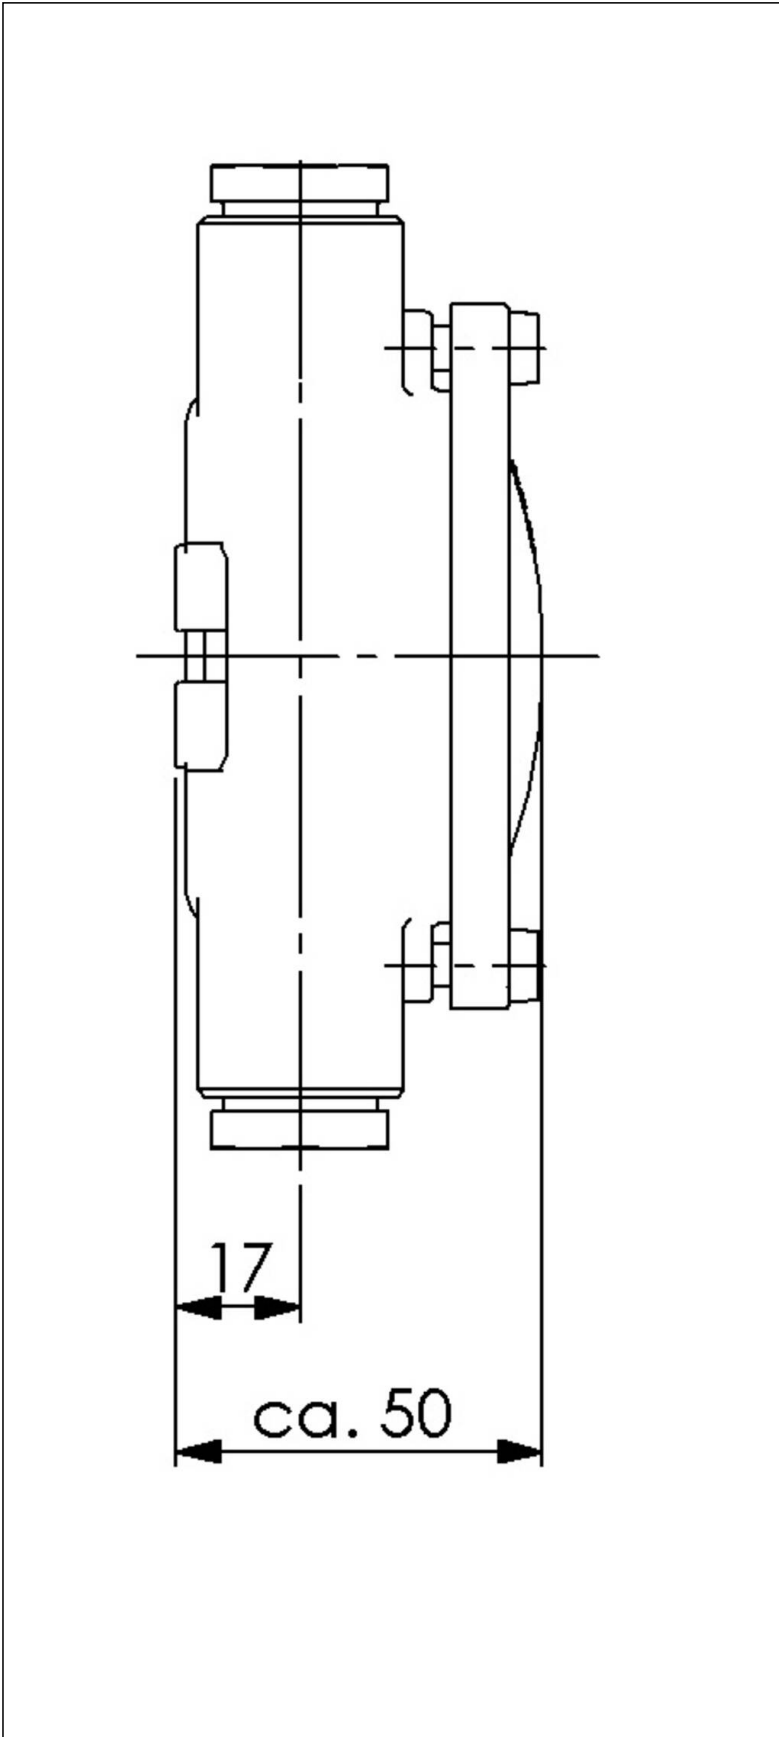

Your Contact:

WISKA Hoppmann GmbH

Kisdorfer Weg 28 · 24568 Kaltenkirchen · Germany

☎ +49-4191-508-0 · 📠 +49-4191-508-209

contact@wiska.de · www.wiska.com