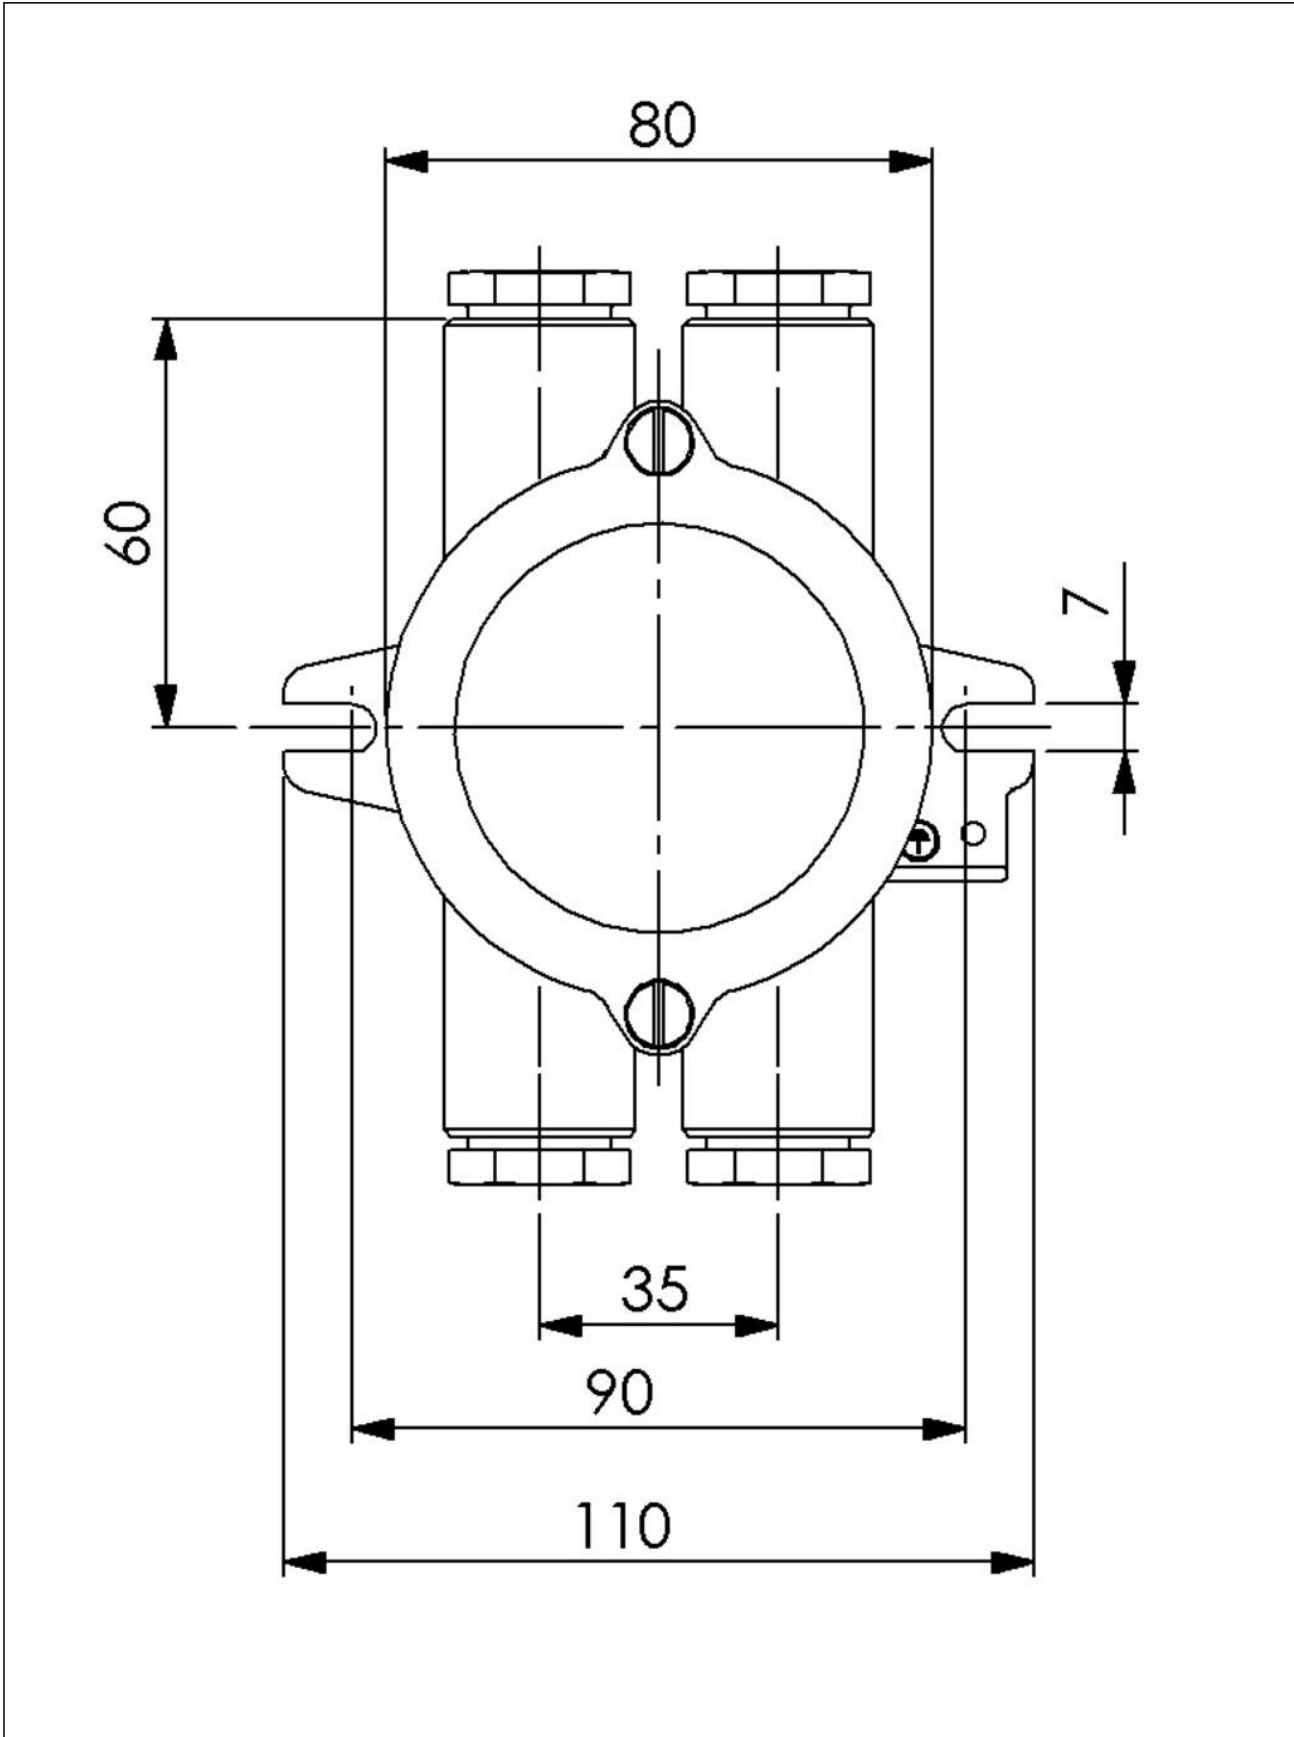

Your Contact:

WISKA Hoppmann GmbH

Kisdorfer Weg 28 · 24568 Kaltenkirchen · Germany

☎ +49-4191-508-0 · 📠 +49-4191-508-209

contact@wiska.de · www.wiska.com