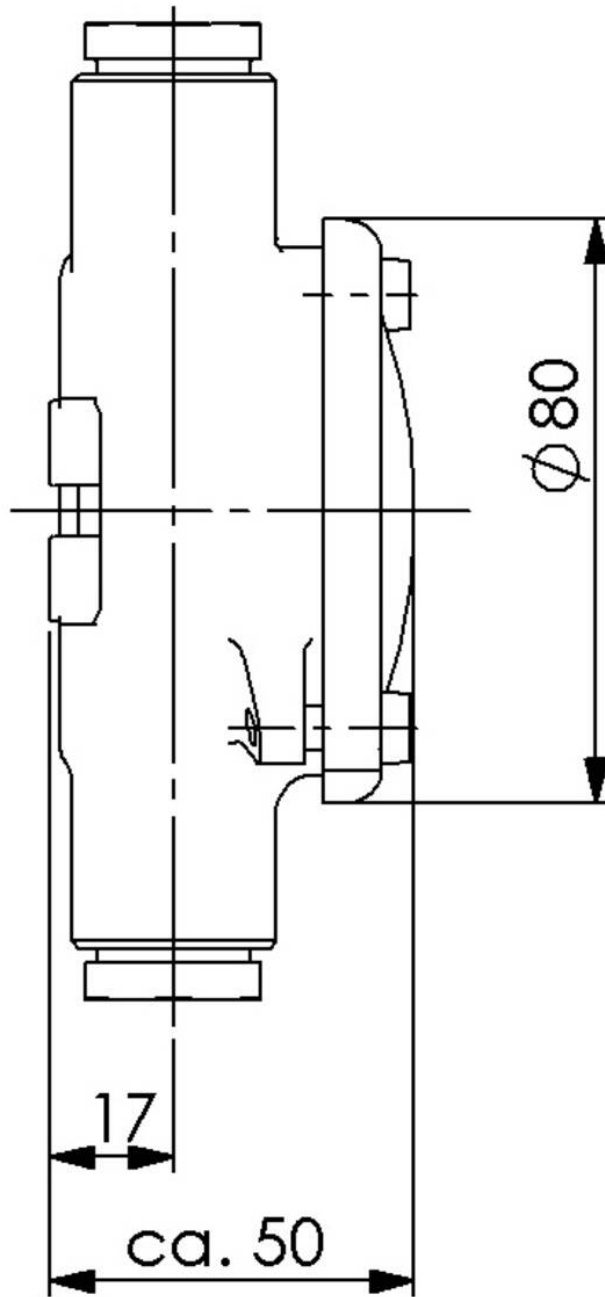

Your Contact:

WISKA Hoppmann GmbH

Kisdorfer Weg 28 · 24568 Kaltenkirchen · Germany

☎ +49-4191-508-0 · 📠 +49-4191-508-209

contact@wiska.de · www.wiska.com