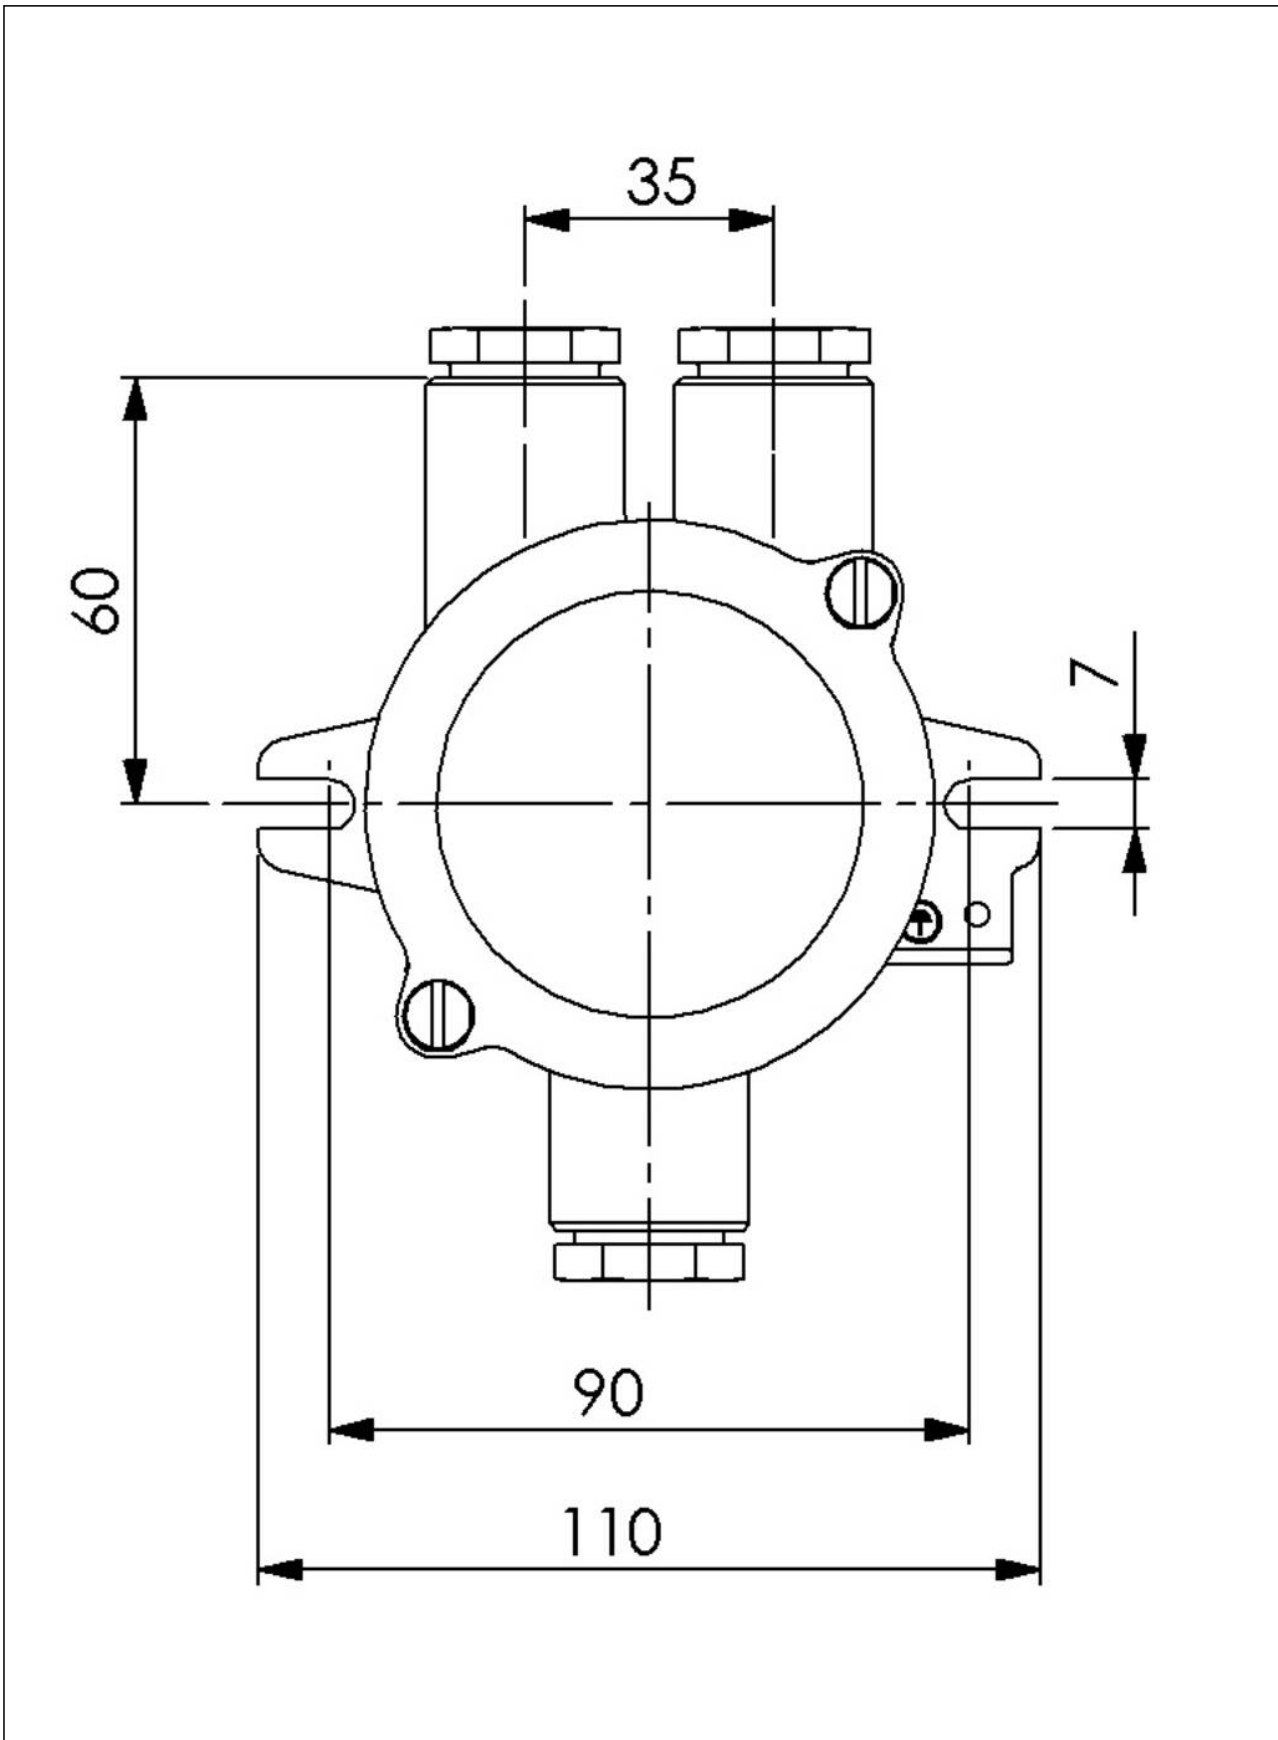

Your Contact:

WISKA Hoppmann GmbH

Kisdorfer Weg 28 · 24568 Kaltenkirchen · Germany

☎ +49-4191-508-0 · 📠 +49-4191-508-209

contact@wiska.de · www.wiska.com