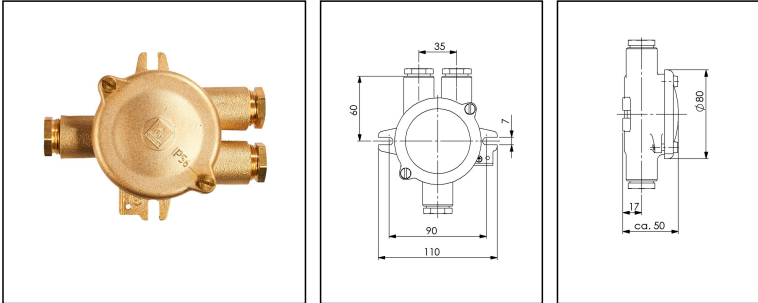

## 1156-3xZ14

HNA Junction box, brass

Products may differ in size, colour and appearance to those shown. If you require further information or customisation, please contact us directly.

<b>WISKA-Order no.</b>	10010503
<b>Type</b>	1156-3xZ14
<b>Voltage</b>	500 V
<b>Current</b>	16 A
<b>Protection class</b>	IP56
<b>Material</b>	Brass
<b>Material cable gland</b>	Brass
<b>Using for cable gland</b>	
<b>Type of cable</b>	armoured
<b>Ø cable diameter min</b>	12 mm
<b>Ø cable diameter max</b>	14,5 mm
<b>Type of cable gland</b>	M 24 x 1,5
<b>External dimensions LxWxH</b>	110x120x50mm
<b>Mounting</b>	Surface mounting
<b>Temp. range min</b>	-25 °C
<b>Temp. range max</b>	45 °C
<b>Rated cross section</b>	2,5 mm <sup>2</sup>
<b>Equipment</b>	Clamp
<b>Terminals/poles</b>	4-pole, 2,5 mm <sup>2</sup>
<b>Operational areas</b>	Engine room, Indoor work space, Outdoor
<b>Norm</b>	DIN 89250
<b>Weight</b>	0,8 kg
<b>Variations</b>	on request
<b>Tariff number</b>	85369010