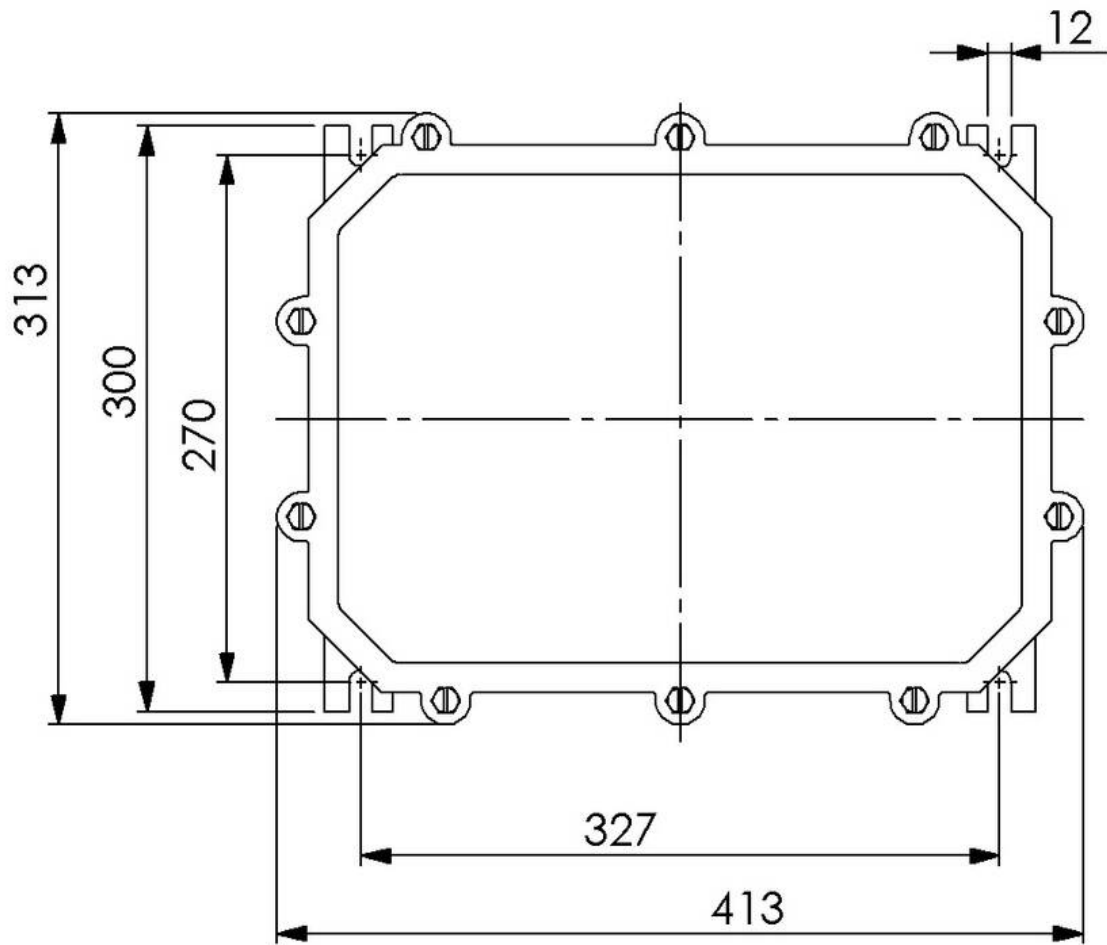

Your Contact:

WISKA Hoppmann GmbH

Kisdorfer Weg 28 · 24568 Kaltenkirchen · Germany

☎ +49-4191-508-0 · 📠 +49-4191-508-209

contact@wiska.de · www.wiska.com