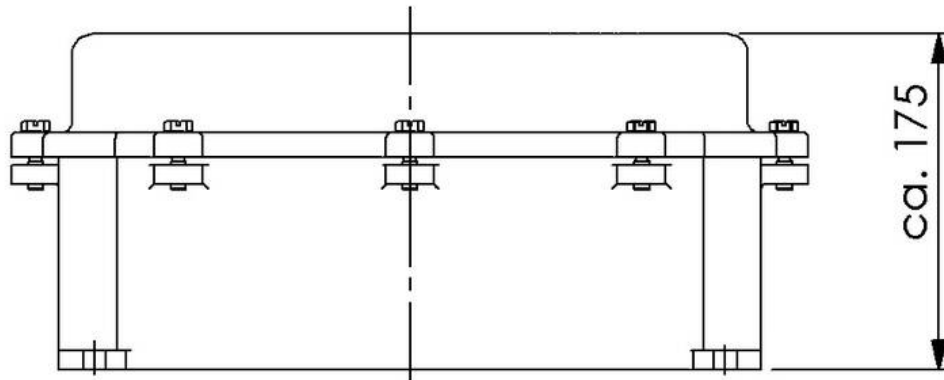

Your Contact:

WISKA Hoppmann GmbH

Kisdorfer Weg 28 · 24568 Kaltenkirchen · Germany

☎ +49-4191-508-0 · 📠 +49-4191-508-209

contact@wiska.de · www.wiska.com