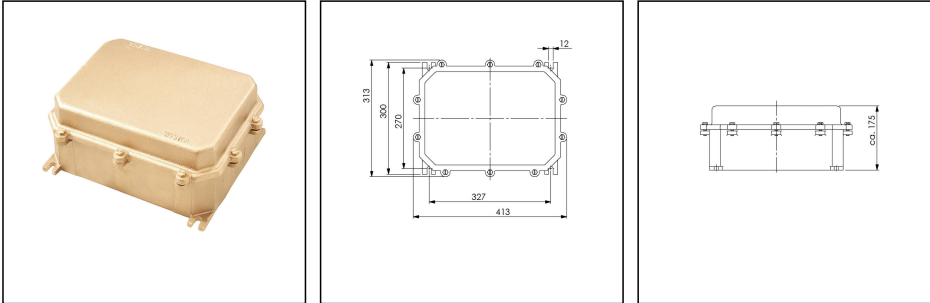

697

Junction box 413x313x175mm, brass

Products may differ in size, colour and appearance to those shown. If you require further information or customisation, please contact us directly.

WISKA-Order no.	10010520
Type	697
Protection class	IP56
Material	Brass
External dimensions LxWxH	413x313x175mm
Internal dimensions LxWxH	340x240x169mm
Mounting	Surface mounting
Temp. range min	-25 °C
Temp. range max	45 °C
Equipment	none
Terminals/poles	None
Operational areas	Outdoor, Engine room, Indoor work space
Weight	17,43 kg
Equipment	Empty and undrilled
Variations	on request
Tariff number	85369010