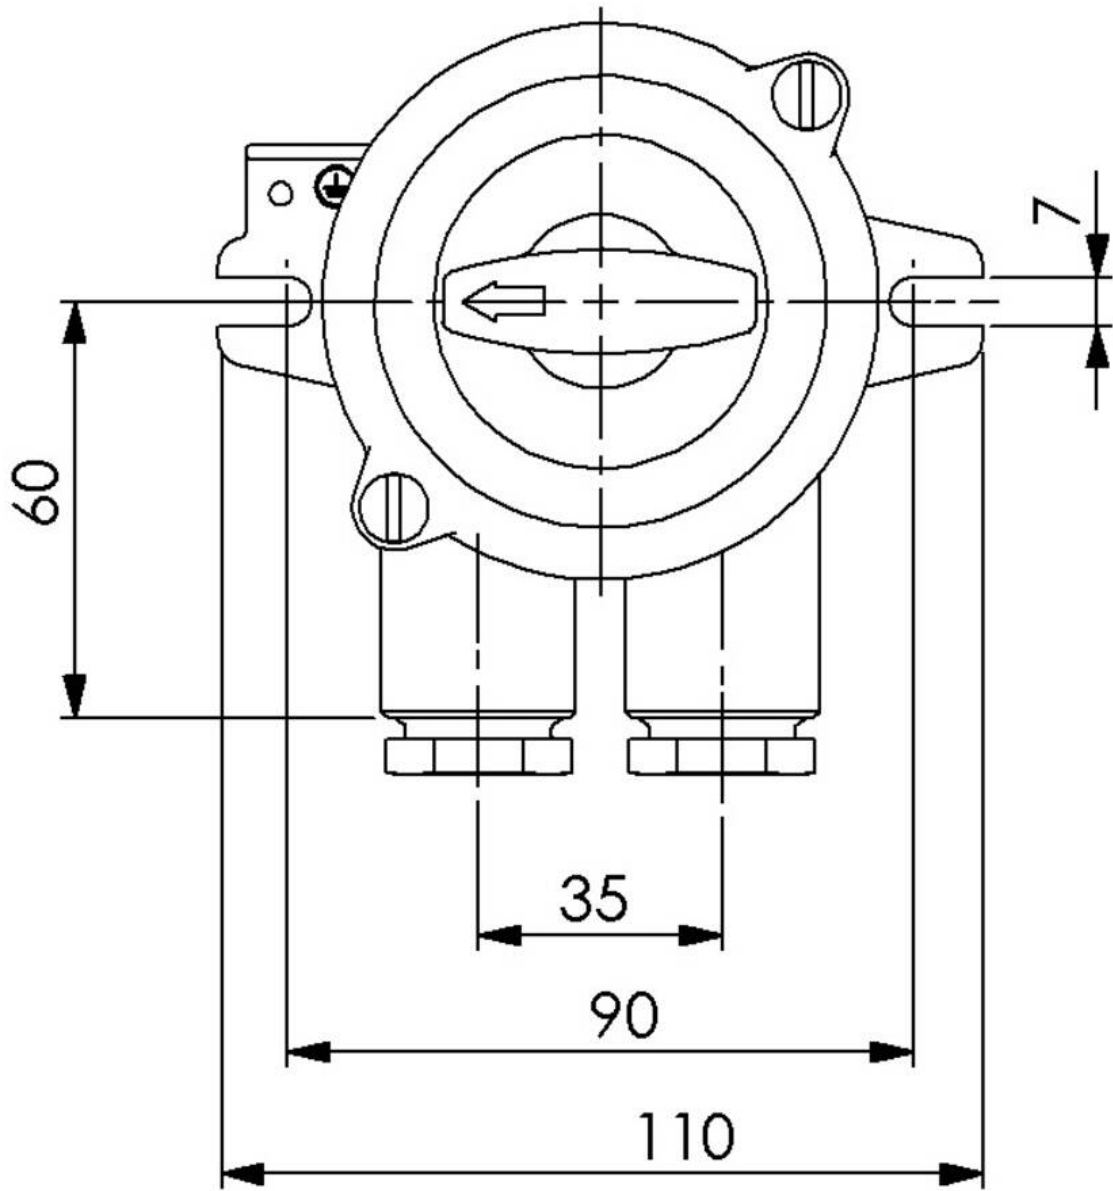

Your Contact:

WISKA Hoppmann GmbH

Kisdorfer Weg 28 · 24568 Kaltenkirchen · Germany

☎ +49-4191-508-0 · 📠 +49-4191-508-209

contact@wiska.de · www.wiska.com