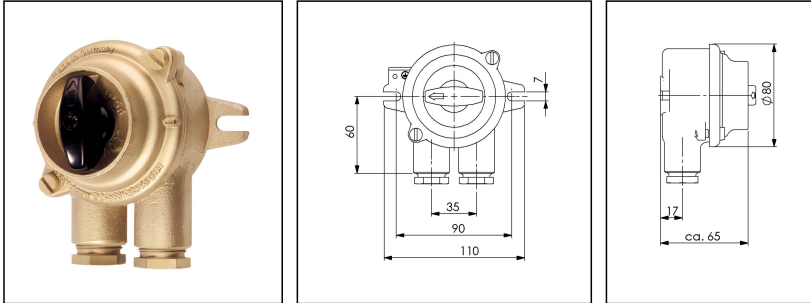

1133/2/P/10A-2xZ14

HNA Switch 10A, brass, IP56

Products may differ in size, colour and appearance to those shown. If you require further information or customisation, please contact us directly.

WISKA-Order no.	10010532
Type	1133/2/P/10A-2xZ14
Voltage	250 V
Current	10 A
Protection class	IP56
Material	Brass
Material cable gland	Brass
Using for cable gland	
Type of cable gland	M 24 x 1,5
Ø cable diameter min	12 mm
Ø cable diameter max	14,5 mm
Type of cable	armoured
Mounting	Surface mounting
Temp. range min	-25 °C
Temp. range max	45 °C
Type of switch	On-Off, 2-pole
Norm	DIN 89270
Colour	Black
Weight	0,96 kg
Variations	on request
Tariff number	85363010

Spare parts

Your Contact:

WISKA Hoppmann GmbH

Kisdorfer Weg 28 · 24568 Kaltenkirchen · Germany

☎ +49-4191-508-0 · 📠 +49-4191-508-209

contact@wiska.de · www.wiska.com

SP-1842 Switch interior, 2-pole, 10A	22000354
SP-HNA Knob 1842 - 1845	22000639
SP-HNA Cover sealing	22000838