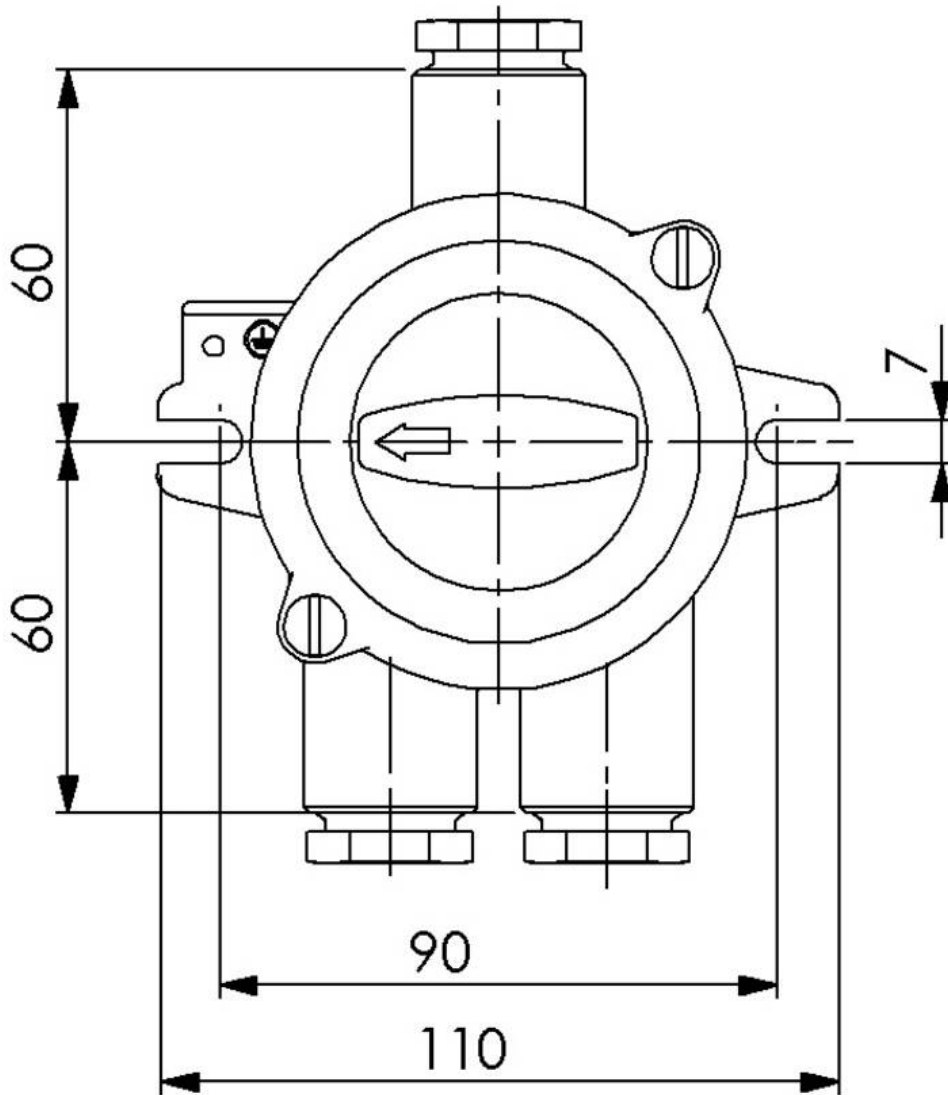

Your Contact:

WISKA Hoppmann GmbH

Kisdorfer Weg 28 · 24568 Kaltenkirchen · Germany

☎ +49-4191-508-0 · 📠 +49-4191-508-209

contact@wiska.de · www.wiska.com