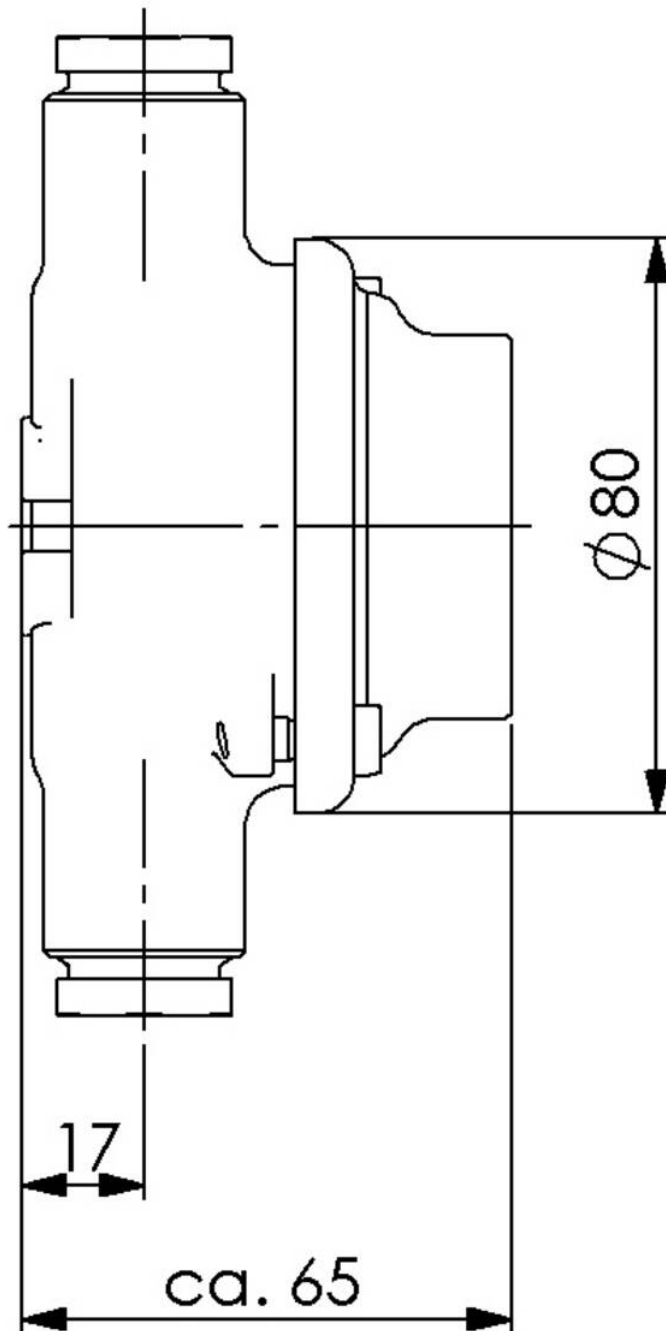

Your Contact:

WISKA Hoppmann GmbH

Kisdorfer Weg 28 · 24568 Kaltenkirchen · Germany

☎ +49-4191-508-0 · 📠 +49-4191-508-209

contact@wiska.de · www.wiska.com