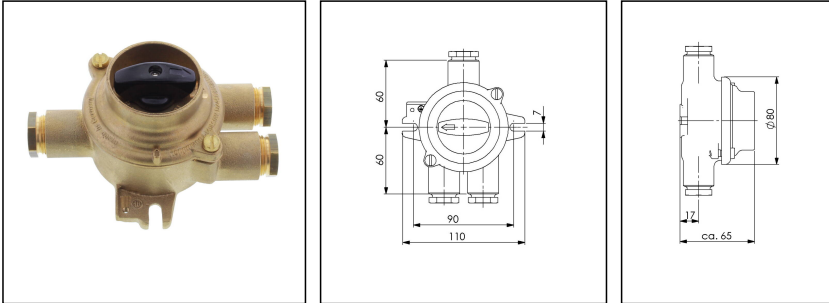

## 1133/3/We/10A-3xZ14

HNA Switch 10A, brass, IP56

Products may differ in size, colour and appearance to those shown. If you require further information or customisation, please contact us directly.

<b>WISKA-Order no.</b>	10010544
<b>Type</b>	1133/3/We/10A-3xZ14
<b>Voltage</b>	250 V
<b>Current</b>	10 A
<b>Protection class</b>	IP56
<b>Material</b>	Brass
<b>Using for cable gland</b>	
<b>Type of cable gland</b>	M 24 x 1,5
<b>Ø cable diameter min</b>	12 mm
<b>Ø cable diameter max</b>	14,5 mm
<b>Type of cable</b>	armoured
<b>Mounting</b>	Surface mounting
<b>Temp. range min</b>	-25 °C
<b>Temp. range max</b>	45 °C
<b>Type of switch</b>	Change-over, 1-pole
<b>Norm</b>	DIN 89270
<b>Colour</b>	Black
<b>Weight</b>	1,04 kg
<b>Variations</b>	on request
<b>Tariff number</b>	85363010