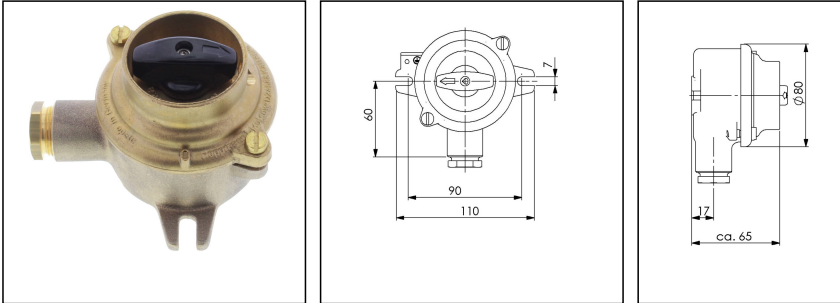

1133/K/10A-1xZ14

HNA Switch 10A, brass, IP56

Products may differ in size, colour and appearance to those shown. If you require further information or customisation, please contact us directly.

WISKA-Order no.	10010561
Type	1133/K/10A-1xZ14
Voltage	250 V
Current	10 A
Protection class	IP56
Material	Brass
Material cable gland	Brass
Using for cable gland	
Type of cable gland	M 24 x 1,5
Ø cable diameter min	12 mm
Ø cable diameter max	14,5 mm
Type of cable	armoured
Mounting	Surface mounting
Temp. range min	-25 °C
Temp. range max	45 °C
Type of switch	Four-way, 1-pole
Norm	DIN 89270
Colour	Black
Weight	0,88 kg
Variations	on request
Tariff number	85363010