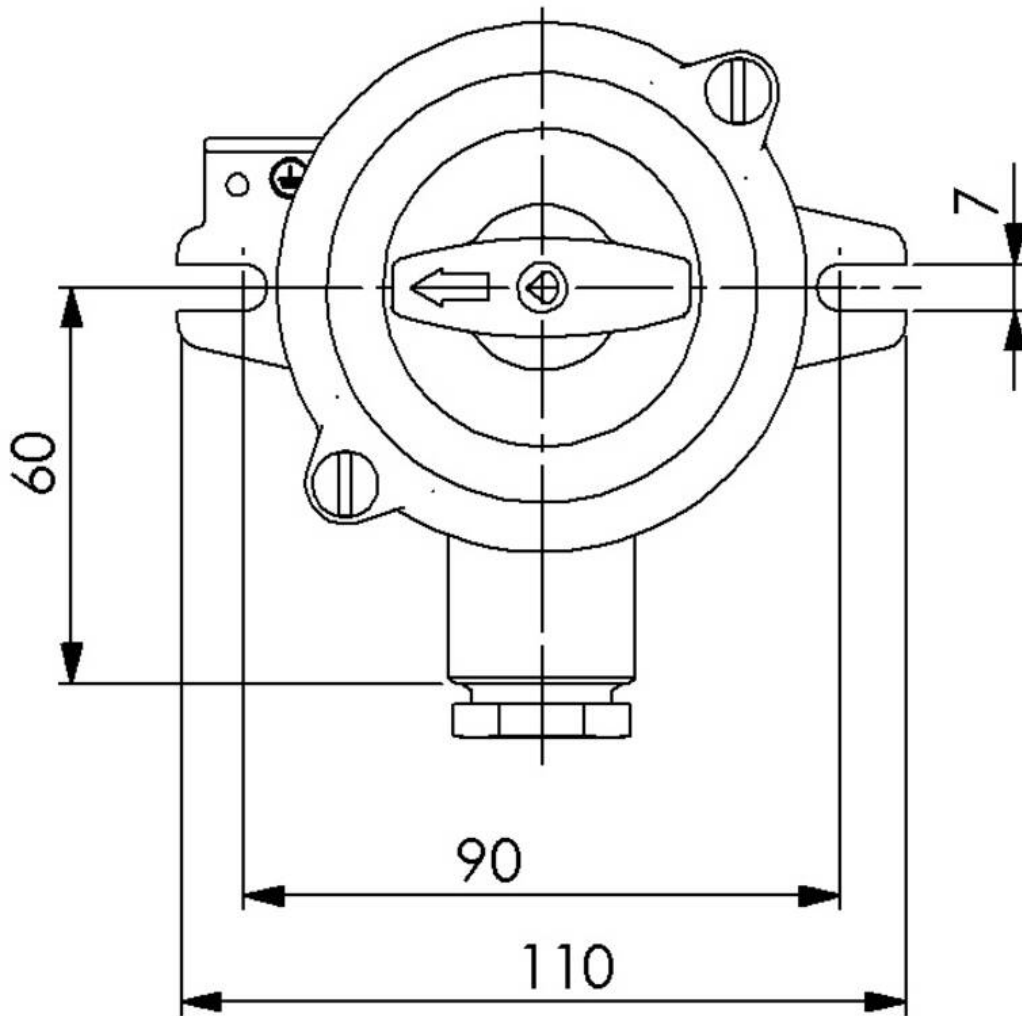

Your Contact:

WISKA Hoppmann GmbH

Kisdorfer Weg 28 · 24568 Kaltenkirchen · Germany

☎ +49-4191-508-0 · 📠 +49-4191-508-209

contact@wiska.de · www.wiska.com