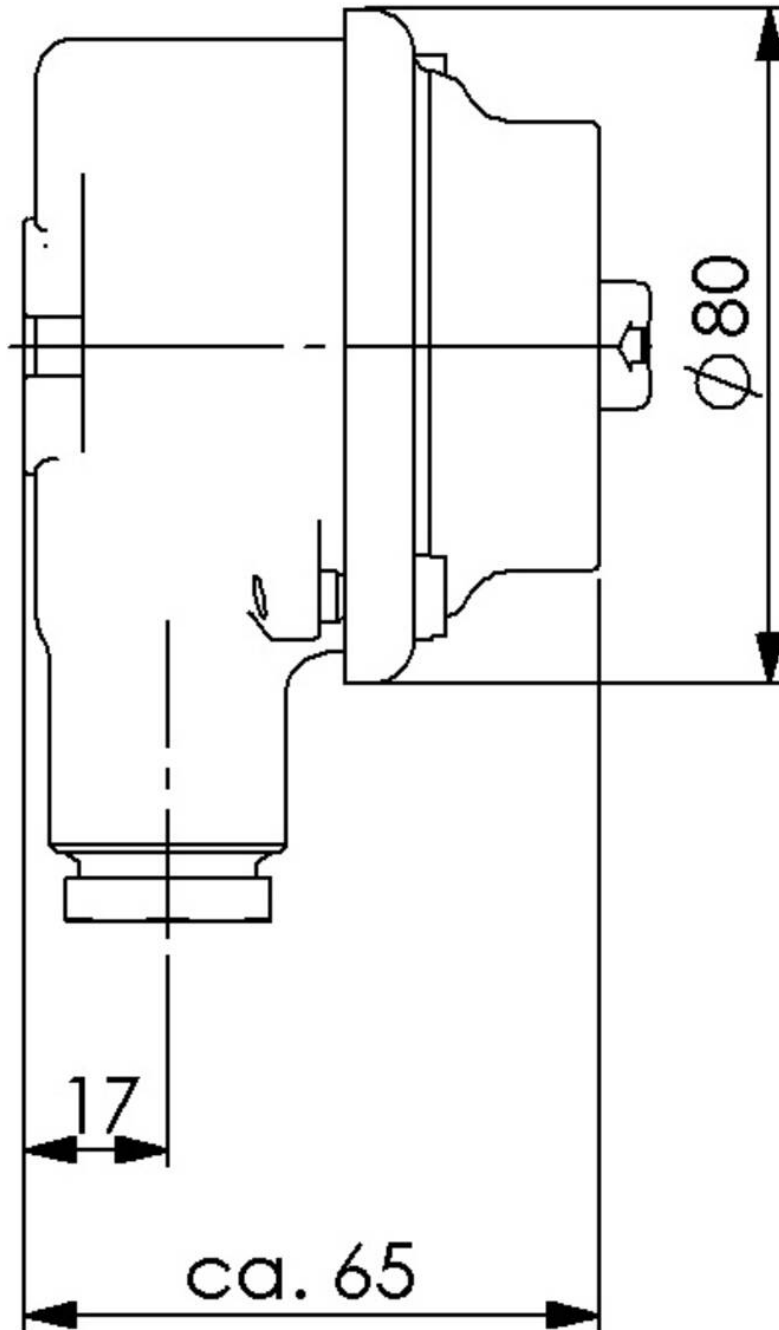

Your Contact:

WISKA Hoppmann GmbH

Kisdorfer Weg 28 · 24568 Kaltenkirchen · Germany

☎ +49-4191-508-0 · 📠 +49-4191-508-209

contact@wiska.de · www.wiska.com