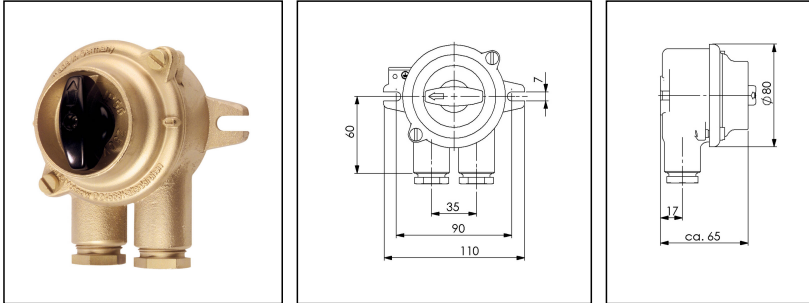

1133/2/K/10A-2xZ14

HNA Switch 10A, brass, IP56

Products may differ in size, colour and appearance to those shown. If you require further information or customisation, please contact us directly.

WISKA-Order no.	10010562
Type	1133/2/K/10A-2xZ14
Voltage	250 V
Current	10 A
Protection class	IP56
Material	Brass
Material cable gland	Brass
Using for cable gland	
Type of cable gland	M 24 x 1,5
Ø cable diameter min	12 mm
Ø cable diameter max	14,5 mm
Type of cable	armoured
Mounting	Surface mounting
Temp. range min	-25 °C
Temp. range max	45 °C
Type of switch	Four-way, 1-pole
Norm	DIN 89270
Colour	Black
Weight	0,95 kg
Variations	on request
Tariff number	85363010