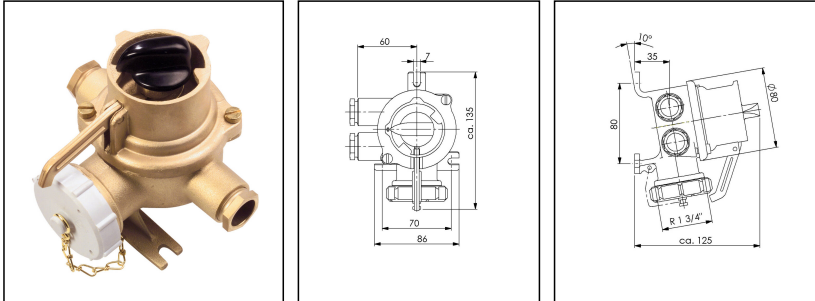

## 1144/2/V/FS/250V/16A-2xZ14

HNA-socket with switch, locking type 16A 250V, brass, IP56

Products may differ in size, colour and appearance to those shown. If you require further information or customisation, please contact us directly.

<b>WISKA-Order no.</b>	10010686
<b>Type</b>	1144/2/V/FS/250V/16A-2xZ14
<b>Voltage</b>	250 V
<b>Type of Voltage</b>	AC
<b>Current</b>	16 A
<b>Protection class</b>	IP56
<b>Material</b>	Brass
<b>Material protective cap</b>	Polyamide
<b>Using for cable gland</b>	
<b>Type of cable gland</b>	M 24 x 1,5
<b>Ø cable diameter min</b>	12 mm
<b>Ø cable diameter max</b>	14,5 mm
<b>Type of cable</b>	armoured
<b>Type of switch</b>	Rotary On-Off switch, 2-pole
<b>Socket insert</b>	2 - poles
<b>Terminals/poles</b>	2-pole + E
<b>Temp. range min</b>	-25 °C
<b>Temp. range max</b>	40 °C
<b>Norm</b>	similar DIN 89263
<b>Weight</b>	1,52 kg
<b>Mounting</b>	Surface mounting
<b>Variations</b>	on request
<b>Tariff number</b>	85366990