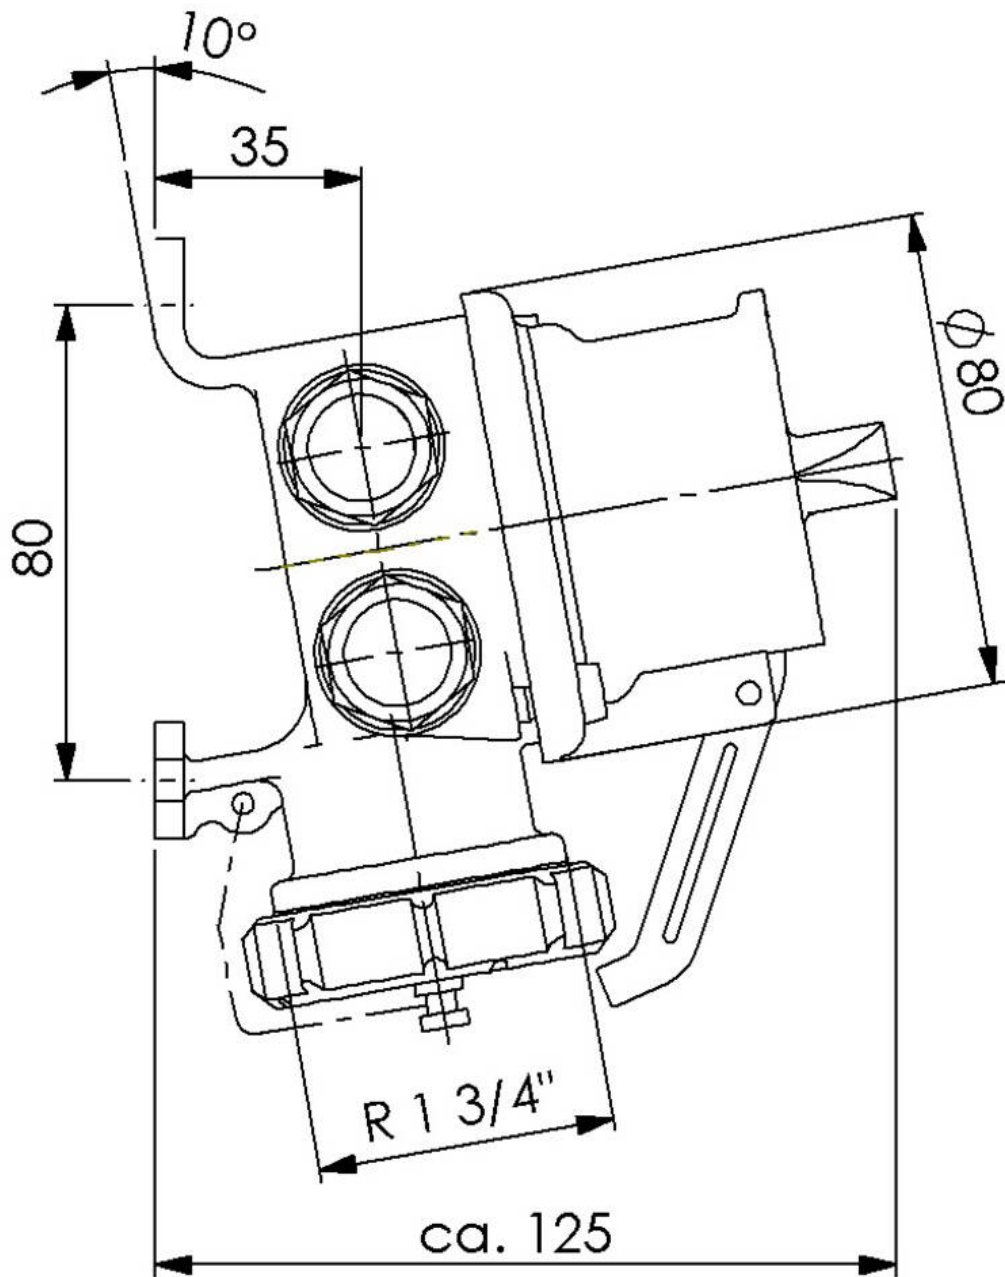

Your Contact:

WISKA Hoppmann GmbH

Kisdorfer Weg 28 · 24568 Kaltenkirchen · Germany

☎ +49-4191-508-0 · 📠 +49-4191-508-209

contact@wiska.de · www.wiska.com