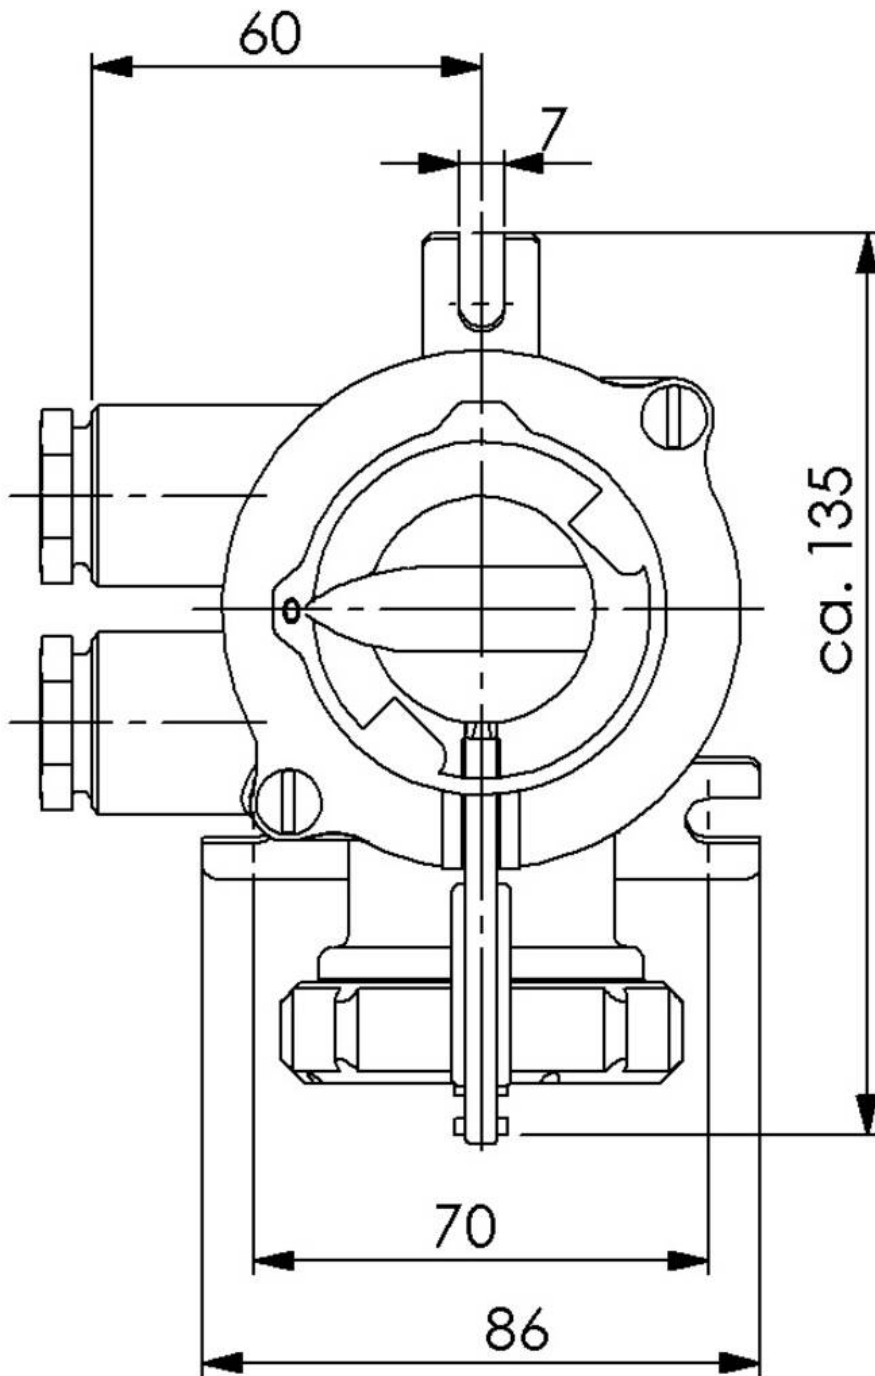

Your Contact:

WISKA Hoppmann GmbH

Kisdorfer Weg 28 · 24568 Kaltenkirchen · Germany

☎ +49-4191-508-0 · 📠 +49-4191-508-209

contact@wiska.de · www.wiska.com