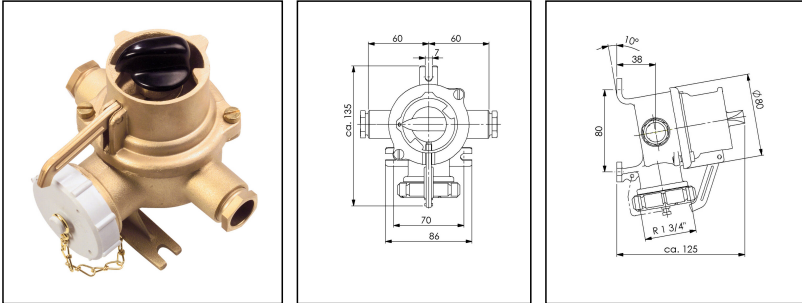

## 1144/D/V/FS/250V/16A-2xZ14

HNA-socket with switch, locking type 16A 250V, brass, IP56

Products may differ in size, colour and appearance to those shown. If you require further information or customisation, please contact us directly.

<b>WISKA-Order no.</b>	10010688
<b>Type</b>	1144/D/V/FS/250V/16A-2xZ14
<b>Voltage</b>	250 V
<b>Type of Voltage</b>	AC
<b>Current</b>	16 A
<b>Protection class</b>	IP56
<b>Material</b>	Brass
<b>Material protective cap</b>	Polyamide
<b>Using for cable gland</b>	
<b>Type of cable gland</b>	M 24 x 1,5
<b>Ø cable diameter min</b>	12 mm
<b>Ø cable diameter max</b>	14,5 mm
<b>Type of cable</b>	armoured
<b>Type of switch</b>	Rotary On-Off switch, 2-pole
<b>Socket insert</b>	2 - poles
<b>Terminals/poles</b>	2-pole + E
<b>Temp. range min</b>	-25 °C
<b>Temp. range max</b>	40 °C
<b>Norm</b>	similar DIN 89263
<b>Weight</b>	1,46 kg
<b>Mounting</b>	Surface mounting
<b>Variations</b>	on request
<b>Tariff number</b>	85366990