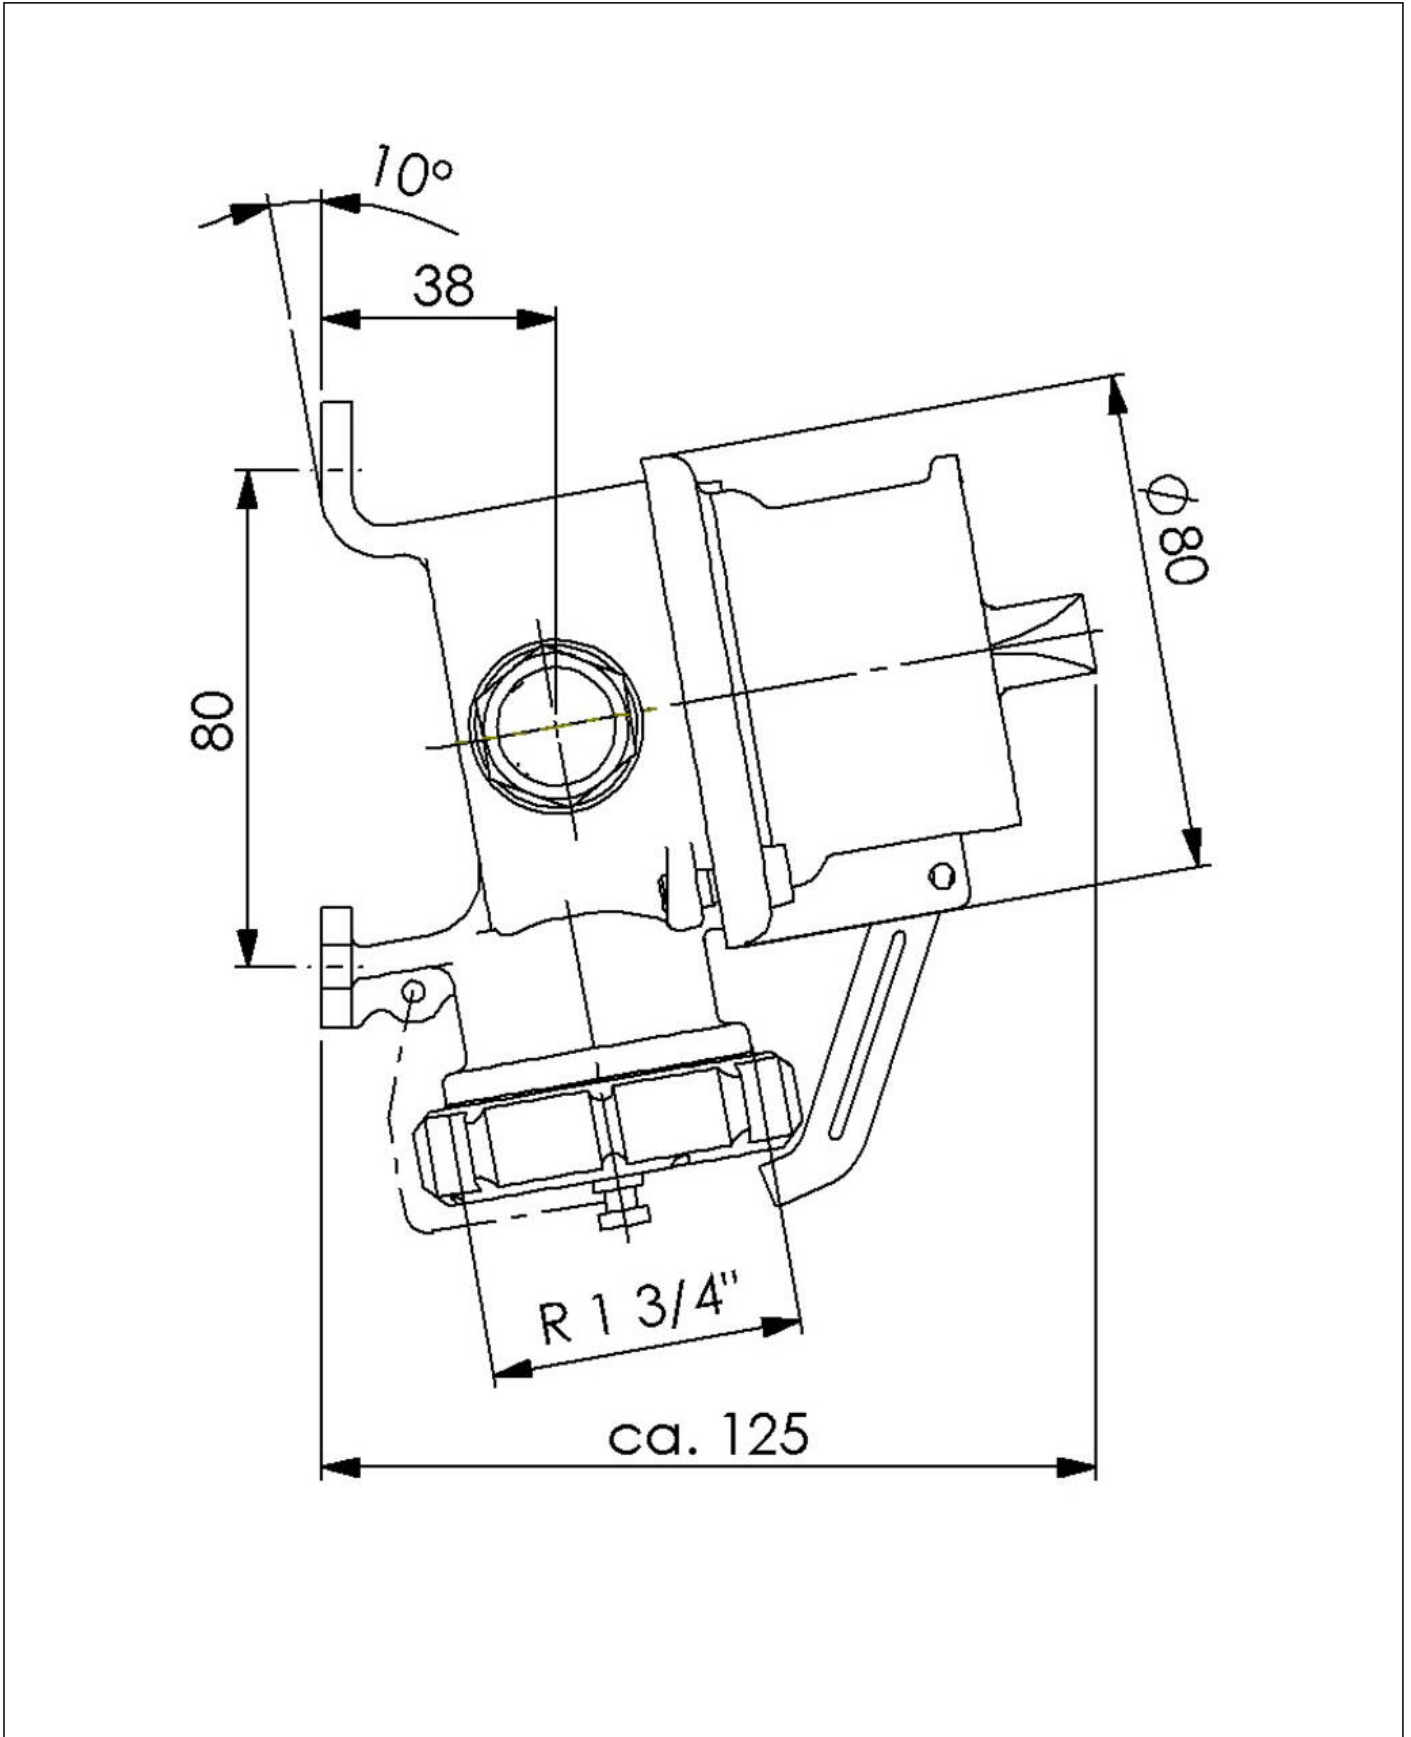

Your Contact:

WISKA Hoppmann GmbH

Kisdorfer Weg 28 · 24568 Kaltenkirchen · Germany

☎ +49-4191-508-0 · 📠 +49-4191-508-209

contact@wiska.de · www.wiska.com