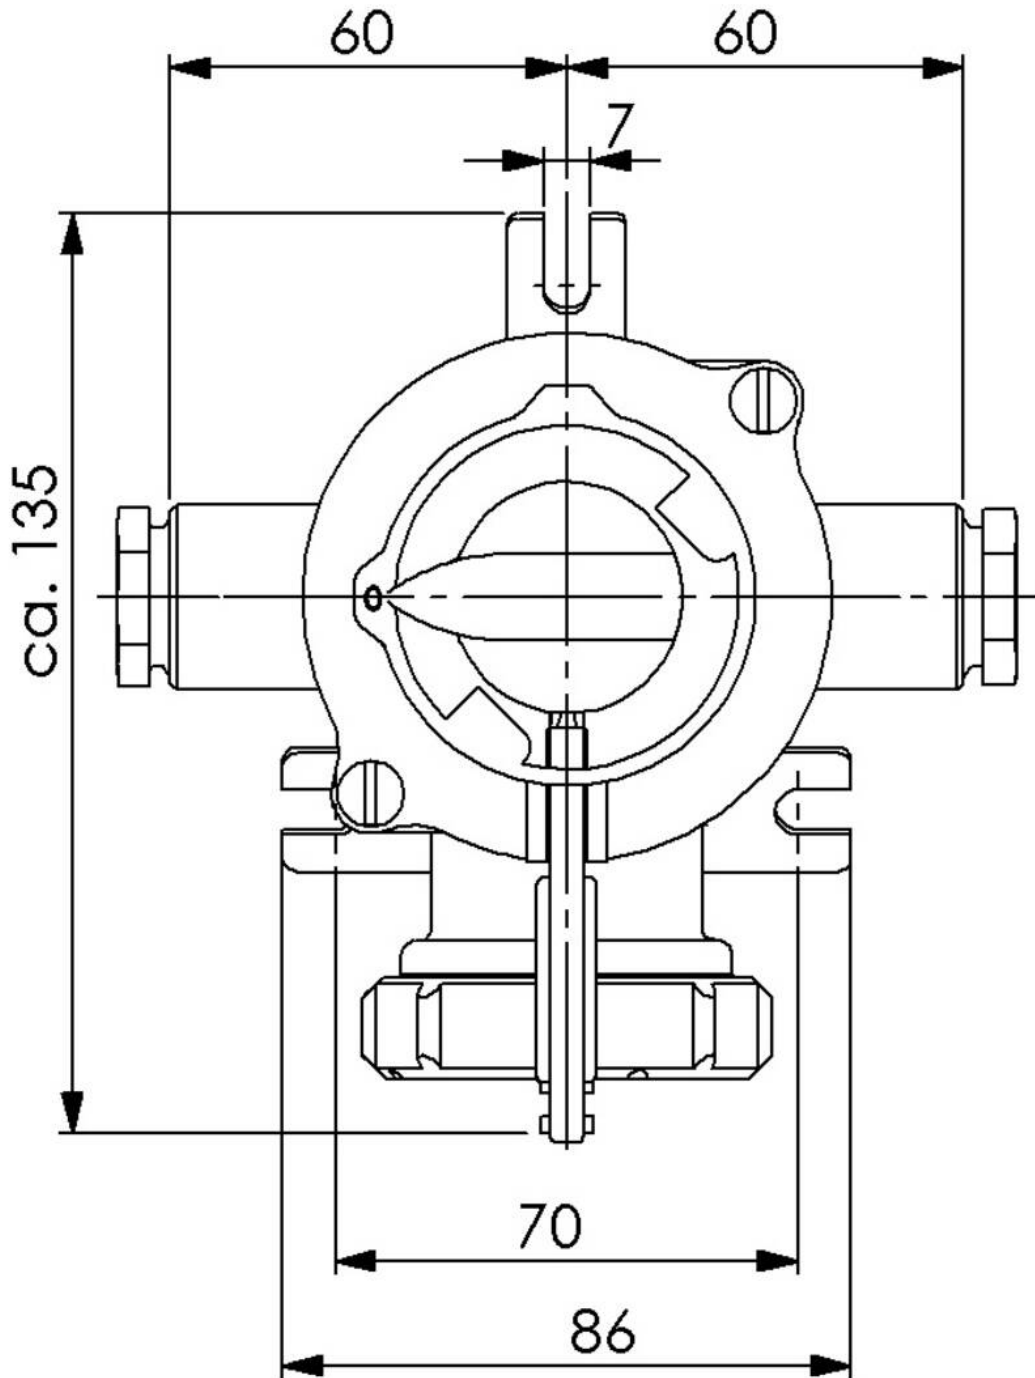

Your Contact:

WISKA Hoppmann GmbH

Kisdorfer Weg 28 · 24568 Kaltenkirchen · Germany

☎ +49-4191-508-0 · 📠 +49-4191-508-209

contact@wiska.de · www.wiska.com