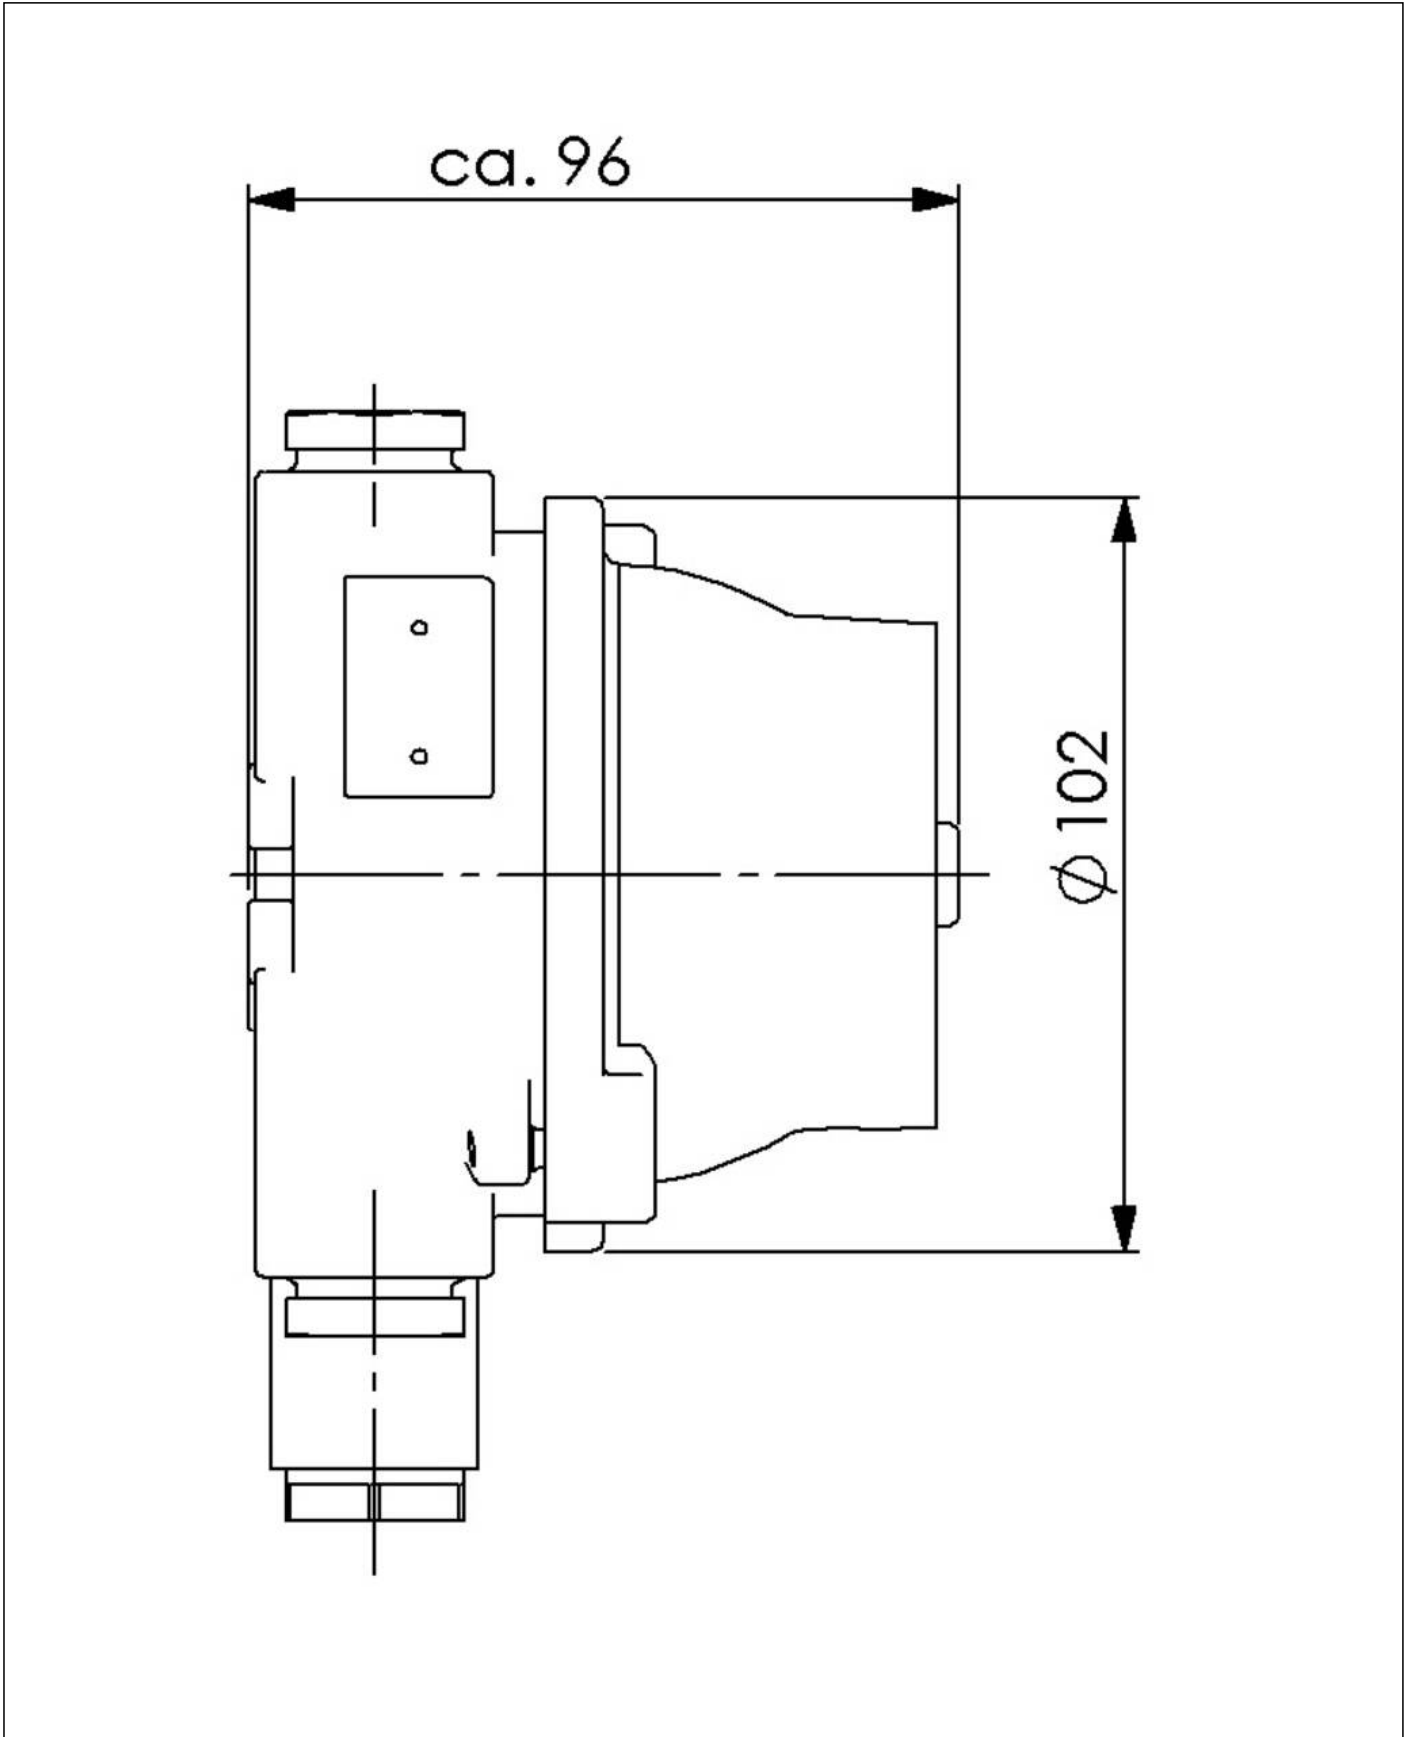

Your Contact:

WISKA Hoppmann GmbH

Kisdorfer Weg 28 · 24568 Kaltenkirchen · Germany

☎ +49-4191-508-0 · 📠 +49-4191-508-209

contact@wiska.de · www.wiska.com