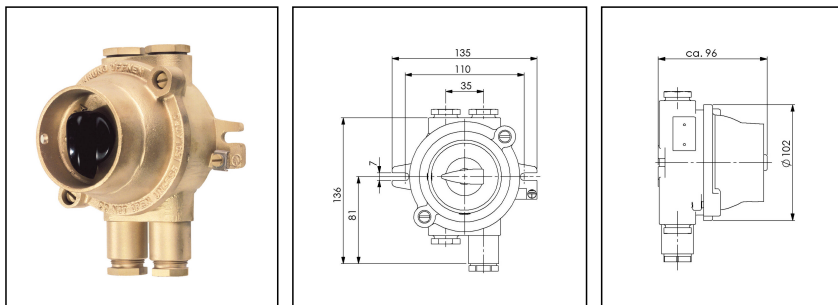

## 2066/380V-1xZ14

On-off switch 2-pole 16A, brass, IP56

Products may differ in size, colour and appearance to those shown. If you require further information or customisation, please contact us directly.

<b>WISKA-Order no.</b>	10010736
<b>Type</b>	2066/380V-1xZ14
<b>Voltage</b>	380 V
<b>Type of Voltage</b>	AC
<b>Current</b>	16 A
<b>Protection class</b>	IP56
<b>Material</b>	Brass
<b>Material cable gland</b>	Brass
<b>Using for cable gland</b>	
<b>Type of cable gland</b>	M 24 x 1,5
<b>Ø cable diameter min</b>	12 mm
<b>Ø cable diameter max</b>	14,5 mm
<b>Type of cable</b>	armoured
<b>Mounting</b>	Surface mounting
<b>Temp. range min</b>	-25 °C
<b>Temp. range max</b>	45 °C
<b>Type of switch</b>	Rotary On-Off switch, 2-pole
<b>Colour</b>	Black
<b>Weight</b>	1,77 kg
<b>Variations</b>	on request
<b>Tariff number</b>	85363010