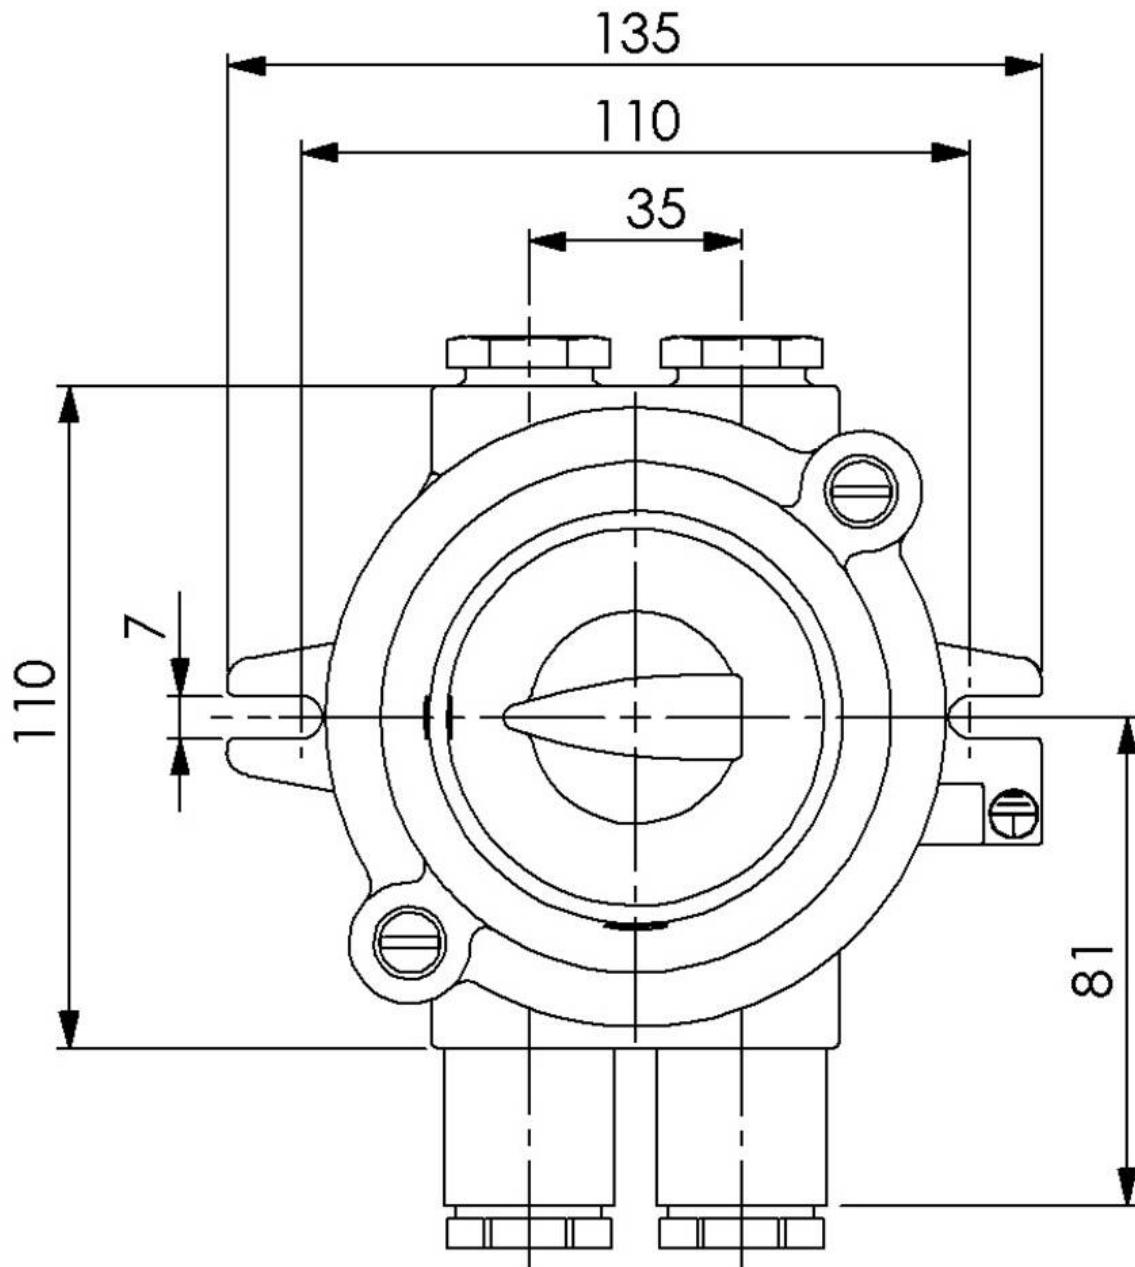

Your Contact:

WISKA Hoppmann GmbH

Kisdorfer Weg 28 · 24568 Kaltenkirchen · Germany

☎ +49-4191-508-0 · 📠 +49-4191-508-209

✉ contact@wiska.de · 🌐 www.wiska.com