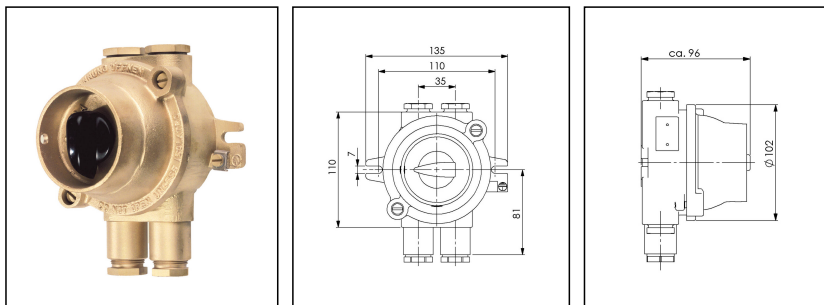

2066/2/380V-2xZ14

On-off switch 2-pole 16A, brass, IP56

Products may differ in size, colour and appearance to those shown. If you require further information or customisation, please contact us directly.

WISKA-Order no.	10010737
Type	2066/2/380V-2xZ14
Voltage	380 V
Type of Voltage	AC
Current	16 A
Protection class	IP56
Material	Brass
Material cable gland	Brass
Using for cable gland	
Type of cable gland	M 24 x 1,5
Ø cable diameter min	12 mm
Ø cable diameter max	14,5 mm
Type of cable	armoured
Mounting	Surface mounting
Temp. range min	-25 °C
Temp. range max	45 °C
Type of switch	Rotary On-Off switch, 2-pole
Colour	Black
Weight	1,81 kg
Variations	on request
Tariff number	85363010