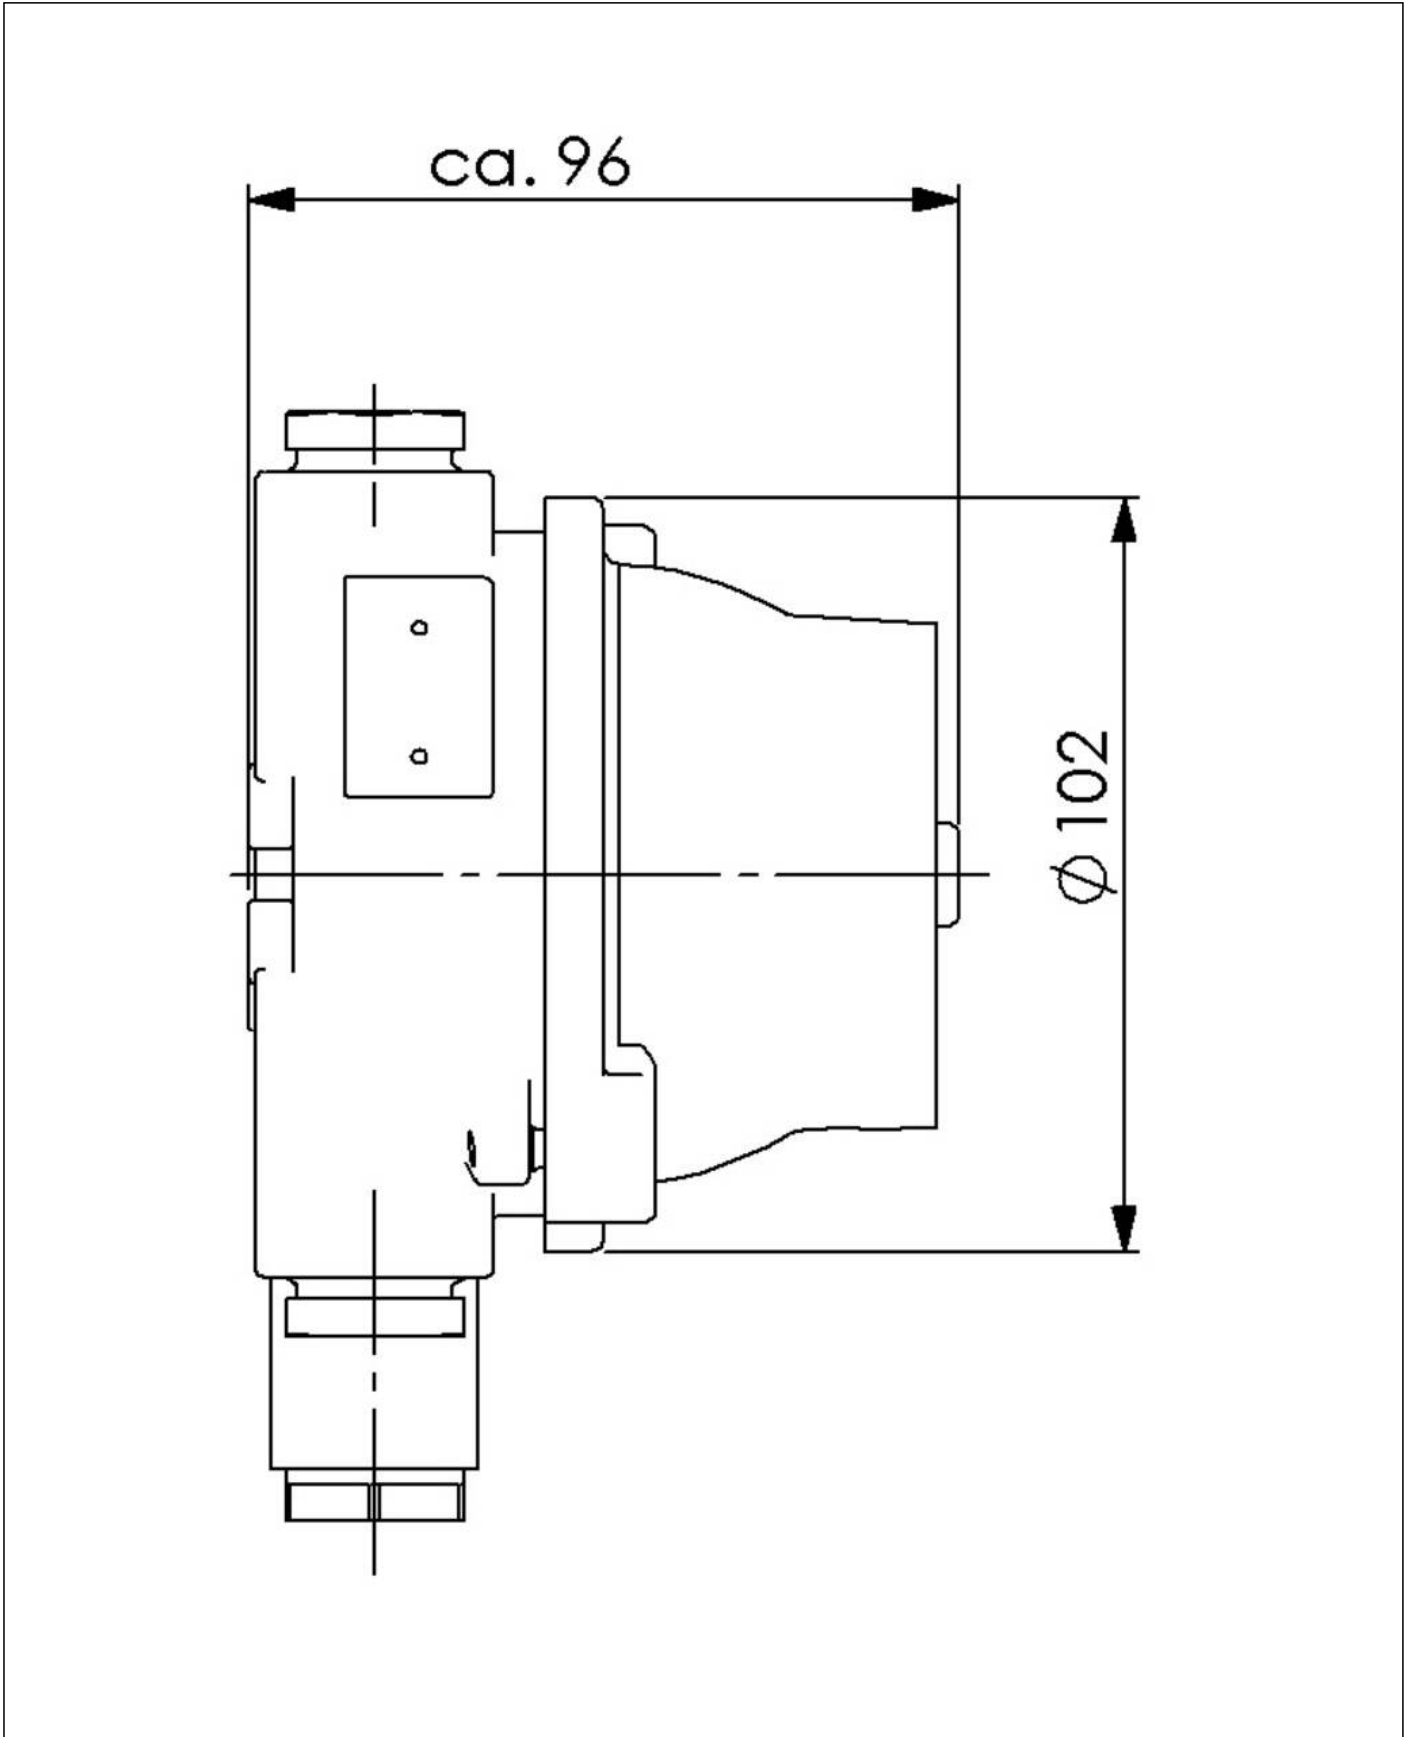

Your Contact:

WISKA Hoppmann GmbH

Kisdorfer Weg 28 · 24568 Kaltenkirchen · Germany

☎ +49-4191-508-0 · 📠 +49-4191-508-209

contact@wiska.de · www.wiska.com