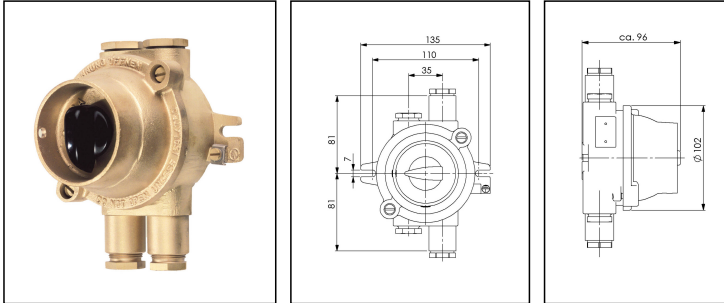

2066/D/380V-2xZ14

On-off switch 2-pole 16A, brass, IP56

Products may differ in size, colour and appearance to those shown. If you require further information or customisation, please contact us directly.

WISKA-Order no.	10010738
Type	2066/D/380V-2xZ14
Voltage	380 V
Type of Voltage	AC
Current	16 A
Protection class	IP56
Material	Brass
Material cable gland	Brass
Using for cable gland	
Type of cable gland	M 24 x 1,5
Ø cable diameter min	12 mm
Ø cable diameter max	14,5 mm
Type of cable	armoured
Mounting	Surface mounting
Temp. range min	-25 °C
Temp. range max	45 °C
Type of switch	Rotary On-Off switch, 2-pole
Colour	Black
Weight	1,83 kg
Variations	on request
Tariff number	85363010