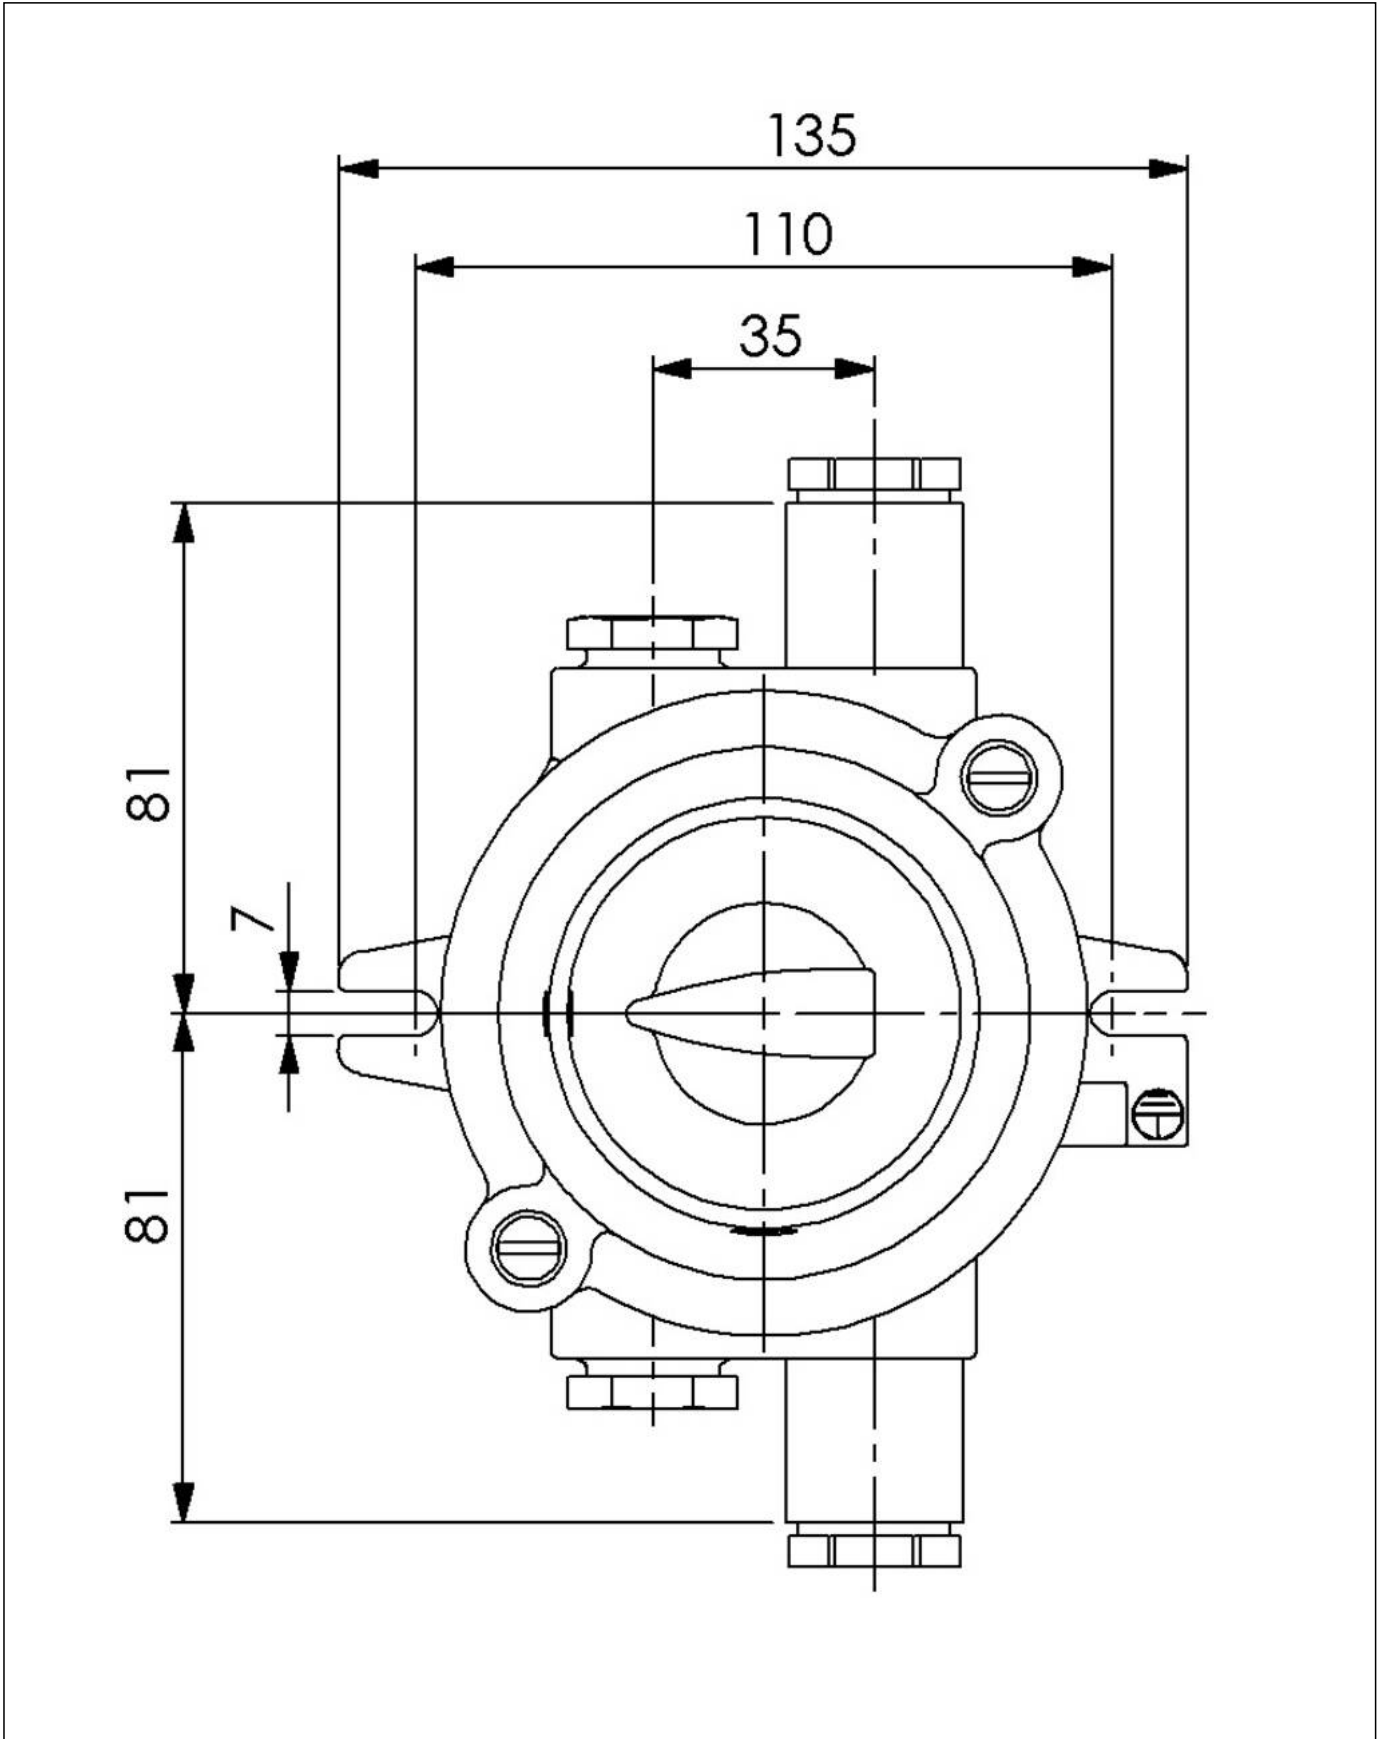

Your Contact:

WISKA Hoppmann GmbH

Kisdorfer Weg 28 · 24568 Kaltenkirchen · Germany

☎ +49-4191-508-0 · 📠 +49-4191-508-209

✉ contact@wiska.de · 🌐 www.wiska.com