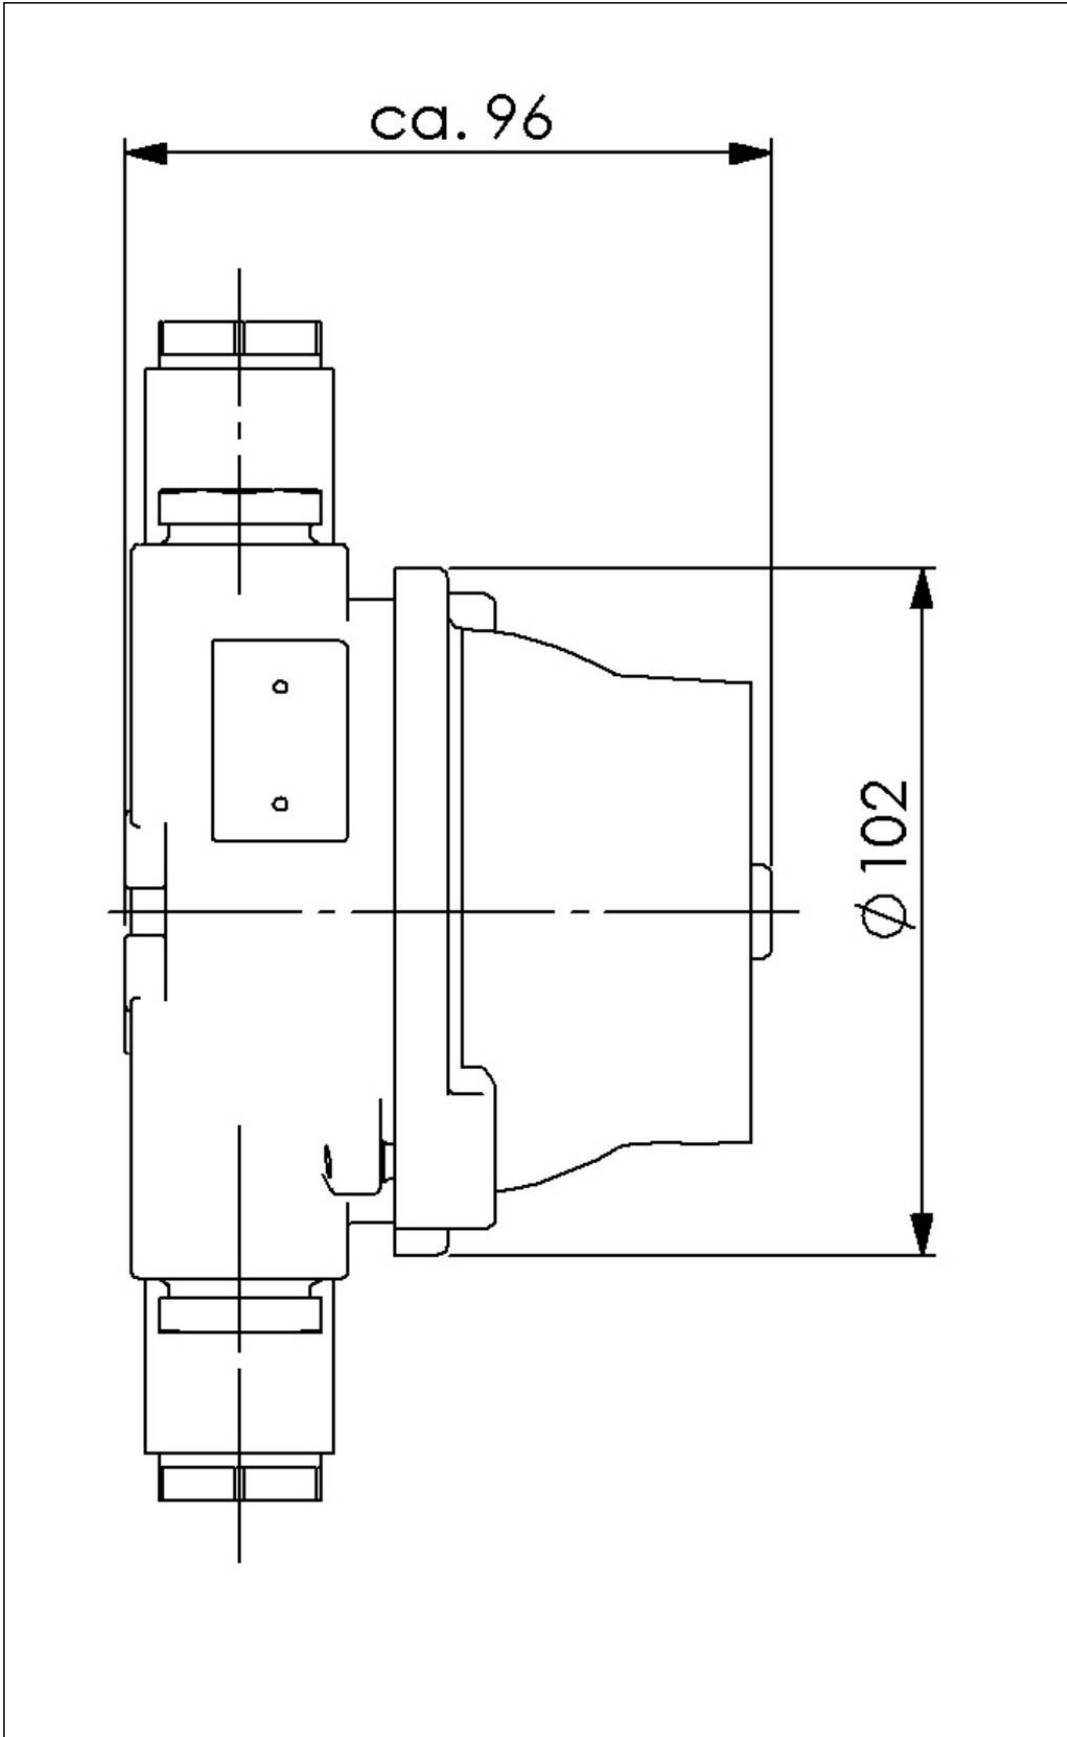

Your Contact:

WISKA Hoppmann GmbH

Kisdorfer Weg 28 · 24568 Kaltenkirchen · Germany

☎ +49-4191-508-0 · 📠 +49-4191-508-209

contact@wiska.de · www.wiska.com