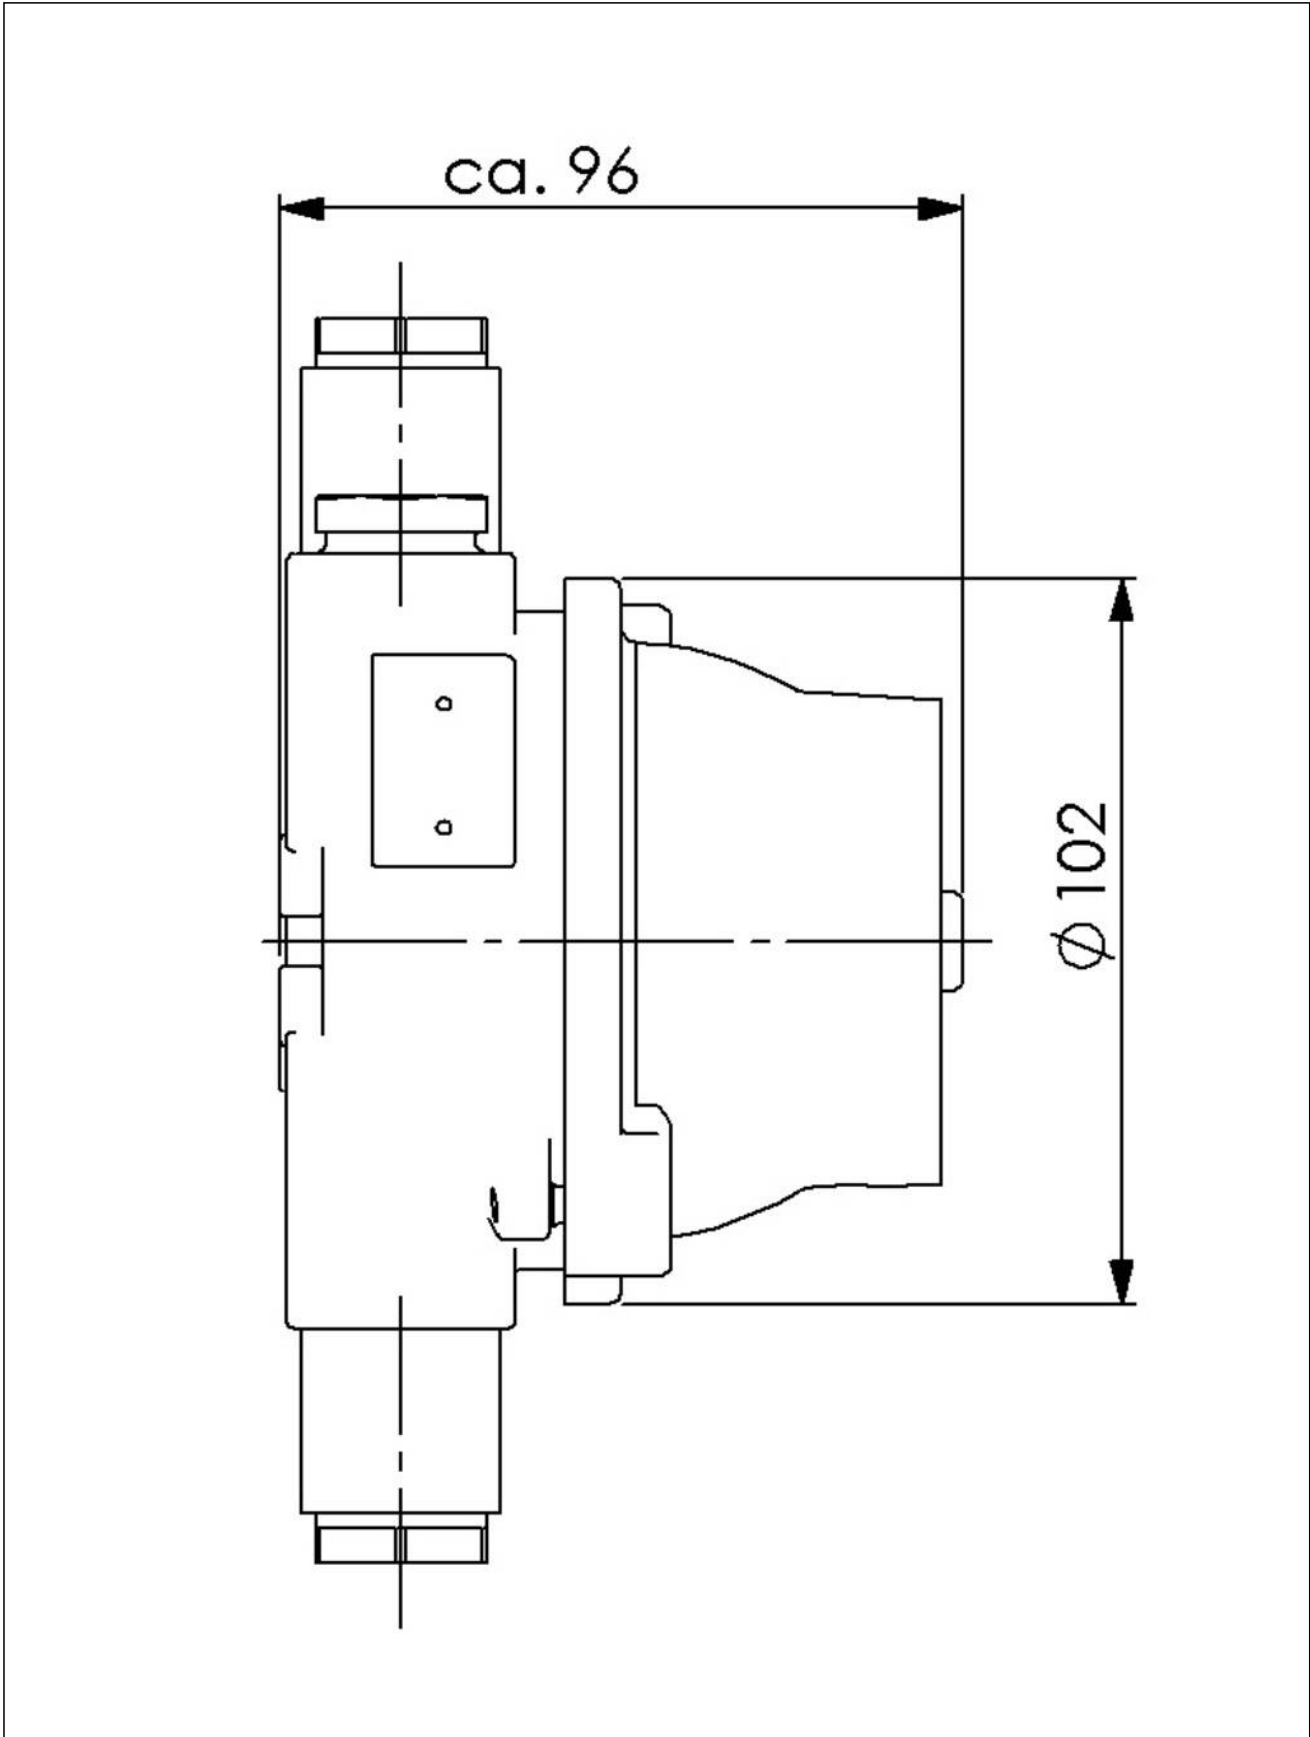

Your Contact:

WISKA Hoppmann GmbH

Kisdorfer Weg 28 · 24568 Kaltenkirchen · Germany

☎ +49-4191-508-0 · 📠 +49-4191-508-209

contact@wiska.de · www.wiska.com