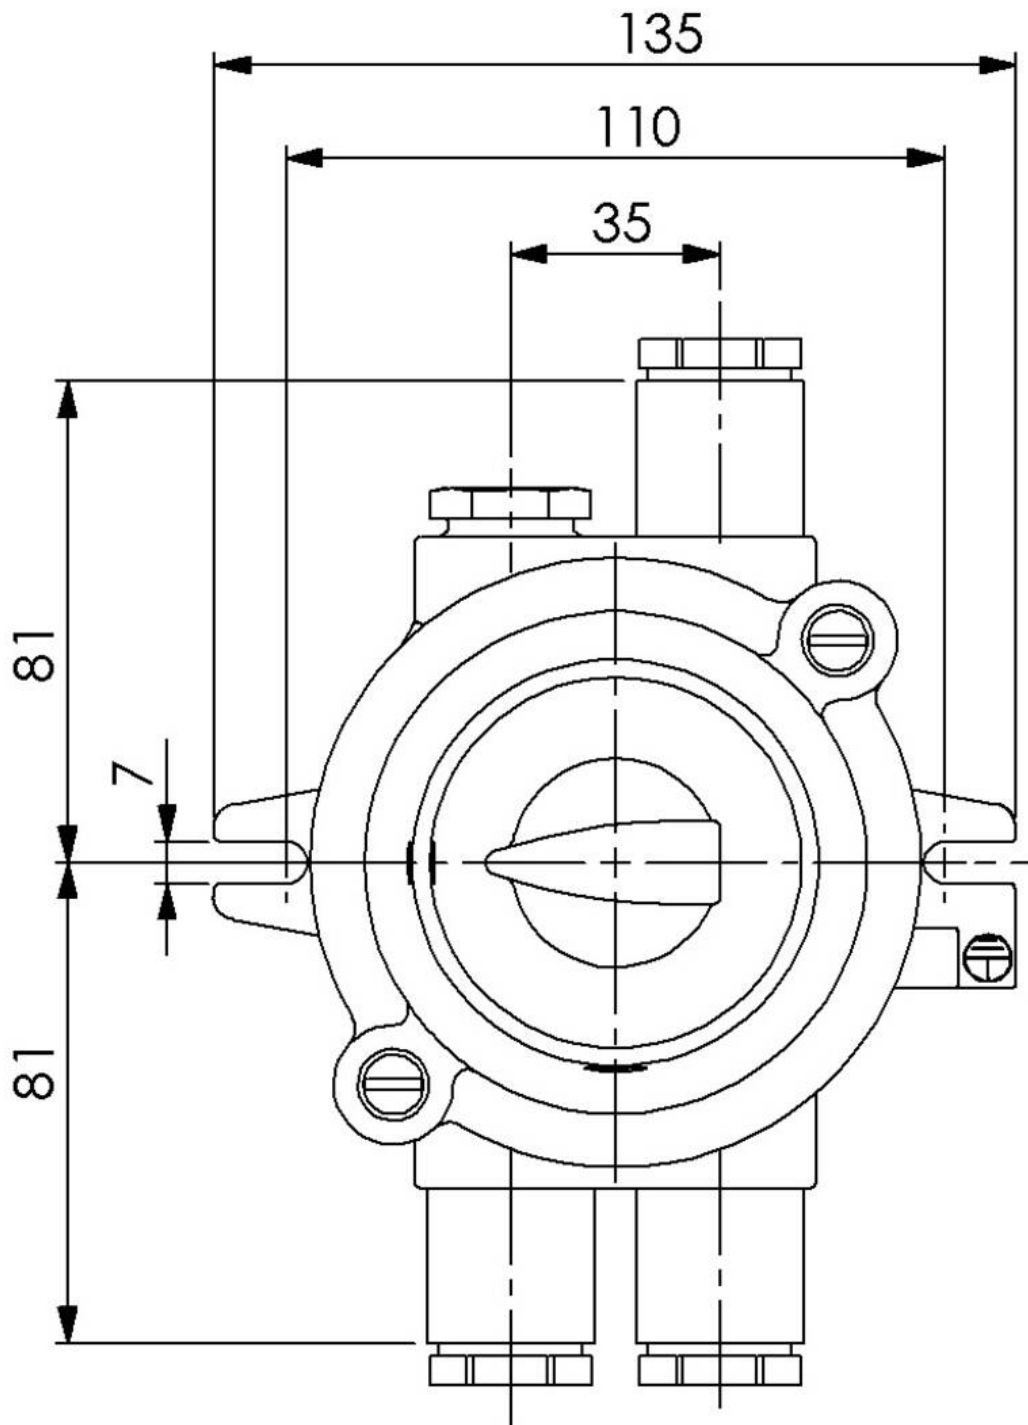

Your Contact:

WISKA Hoppmann GmbH

Kisdorfer Weg 28 · 24568 Kaltenkirchen · Germany

☎ +49-4191-508-0 · 📠 +49-4191-508-209

contact@wiska.de · www.wiska.com