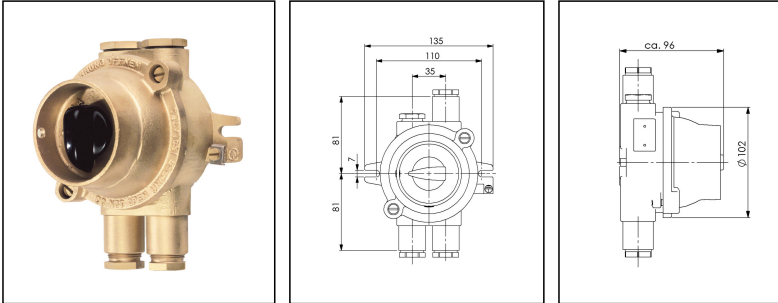

2066/3/380V-3xZ14

On-off switch 2-pole 16A, brass, IP56

Products may differ in size, colour and appearance to those shown. If you require further information or customisation, please contact us directly.

WISKA-Order no.	10010739
Type	2066/3/380V-3xZ14
Voltage	380 V
Type of Voltage	AC
Current	16 A
Protection class	IP56
Material	Brass
Material cable gland	Brass
Using for cable gland	
Type of cable gland	M 24 x 1,5
Ø cable diameter min	12 mm
Ø cable diameter max	14,5 mm
Type of cable	armoured
Mounting	Surface mounting
Temp. range min	-25 °C
Temp. range max	45 °C
Type of switch	Rotary On-Off switch, 2-pole
Colour	Black
Weight	1,92 kg
Variations	on request
Tariff number	85363010