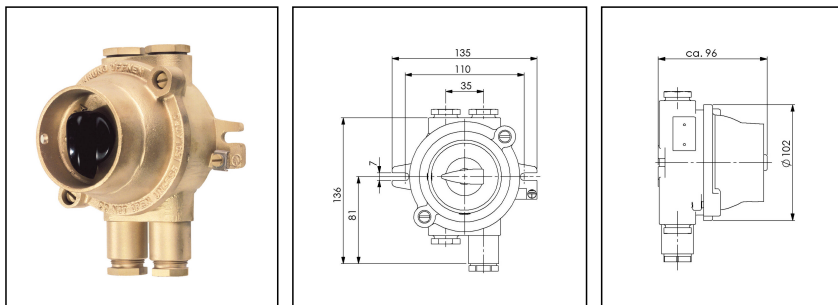

3066/380V-1xZ14

On-off switch 3-pole, 16A, brass, IP56

Products may differ in size, colour and appearance to those shown. If you require further information or customisation, please contact us directly.

WISKA-Order no.	10010743
Type	3066/380V-1xZ14
Voltage	380 V
Type of Voltage	AC
Current	16 A
Protection class	IP56
Material	Brass
Material cable gland	Brass
Using for cable gland	
Type of cable gland	M 24 x 1,5
Ø cable diameter min	12 mm
Ø cable diameter max	14,5 mm
Type of cable	armoured
Mounting	Surface mounting
Temp. range min	-25 °C
Temp. range max	45 °C
Type of switch	Rotary on-off switch, 3-pole
Colour	Black
Weight	1,9 kg
Variations	on request
Tariff number	85363010