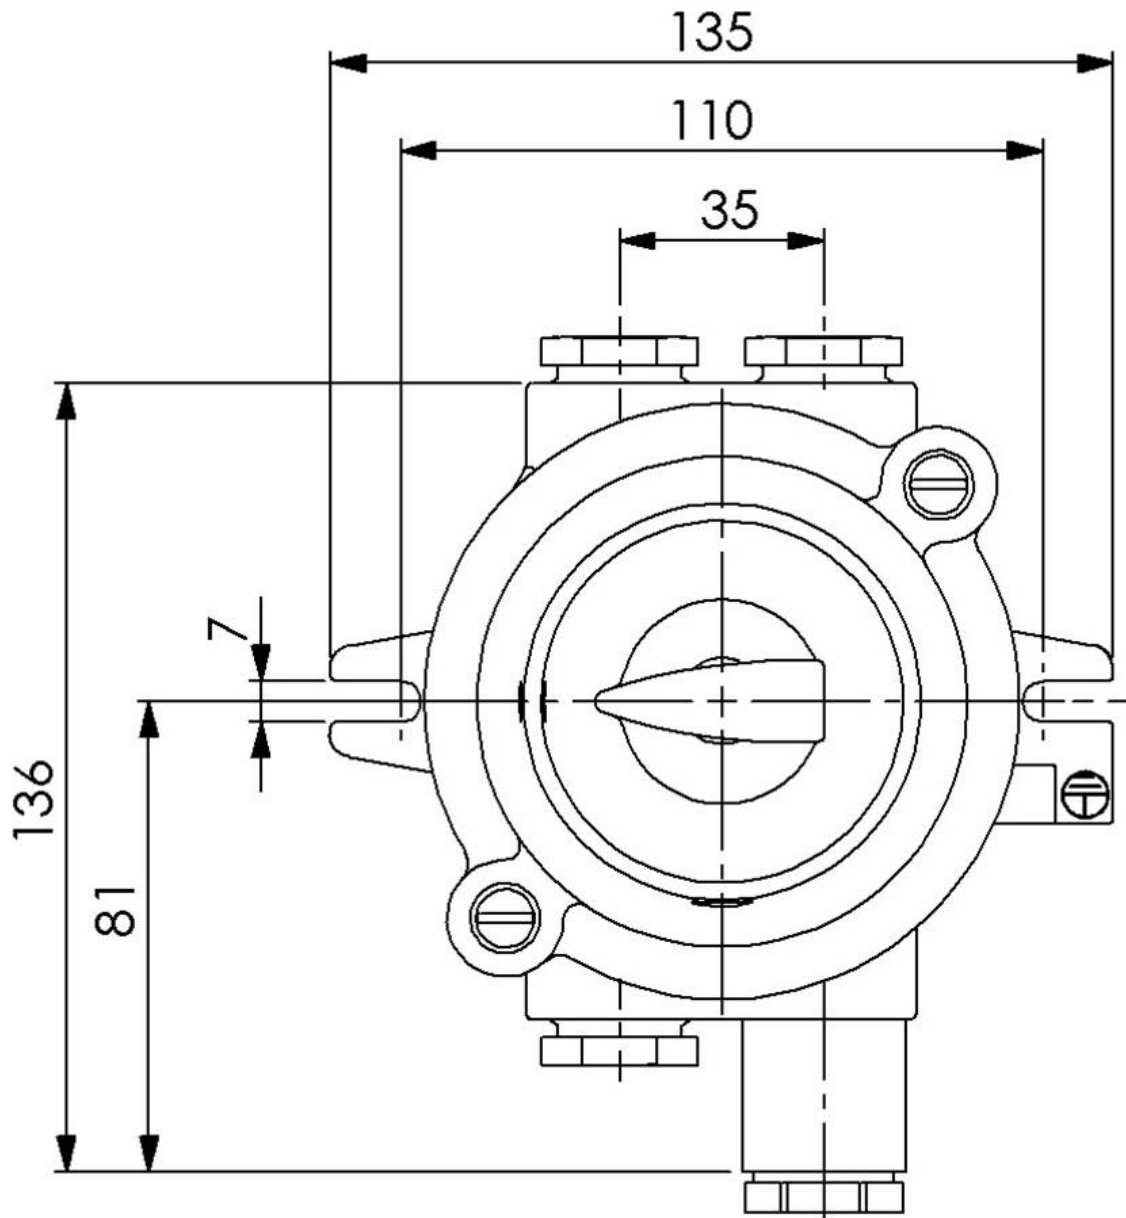

Your Contact:

WISKA Hoppmann GmbH

Kisdorfer Weg 28 · 24568 Kaltenkirchen · Germany

☎ +49-4191-508-0 · 📠 +49-4191-508-209

✉ contact@wiska.de · 🌐 www.wiska.com