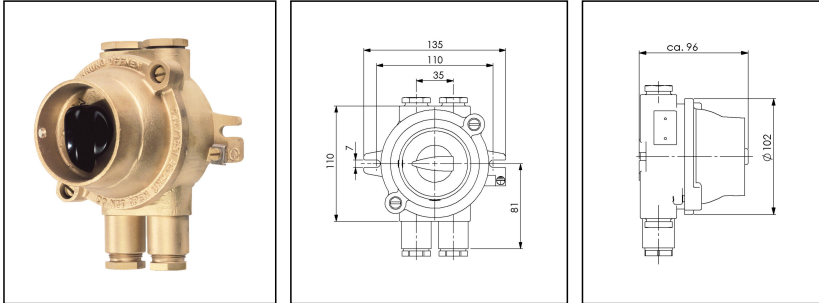

3066/2/380V-2xZ14

On-off switch 3-pole, 16A, brass, IP56

Products may differ in size, colour and appearance to those shown. If you require further information or customisation, please contact us directly.

WISKA-Order no.	10010744
Type	3066/2/380V-2xZ14
Voltage	380 V
Type of Voltage	AC
Current	16 A
Protection class	IP56
Material	Brass
Material cable gland	Brass
Using for cable gland	
Type of cable gland	M 24 x 1,5
Ø cable diameter min	12 mm
Ø cable diameter max	14,5 mm
Type of cable	armoured
Mounting	Surface mounting
Temp. range min	-25 °C
Temp. range max	45 °C
Type of switch	Rotary on-off switch, 3-pole
Colour	Black
Weight	2,2 kg
Variations	on request
Tariff number	85363010