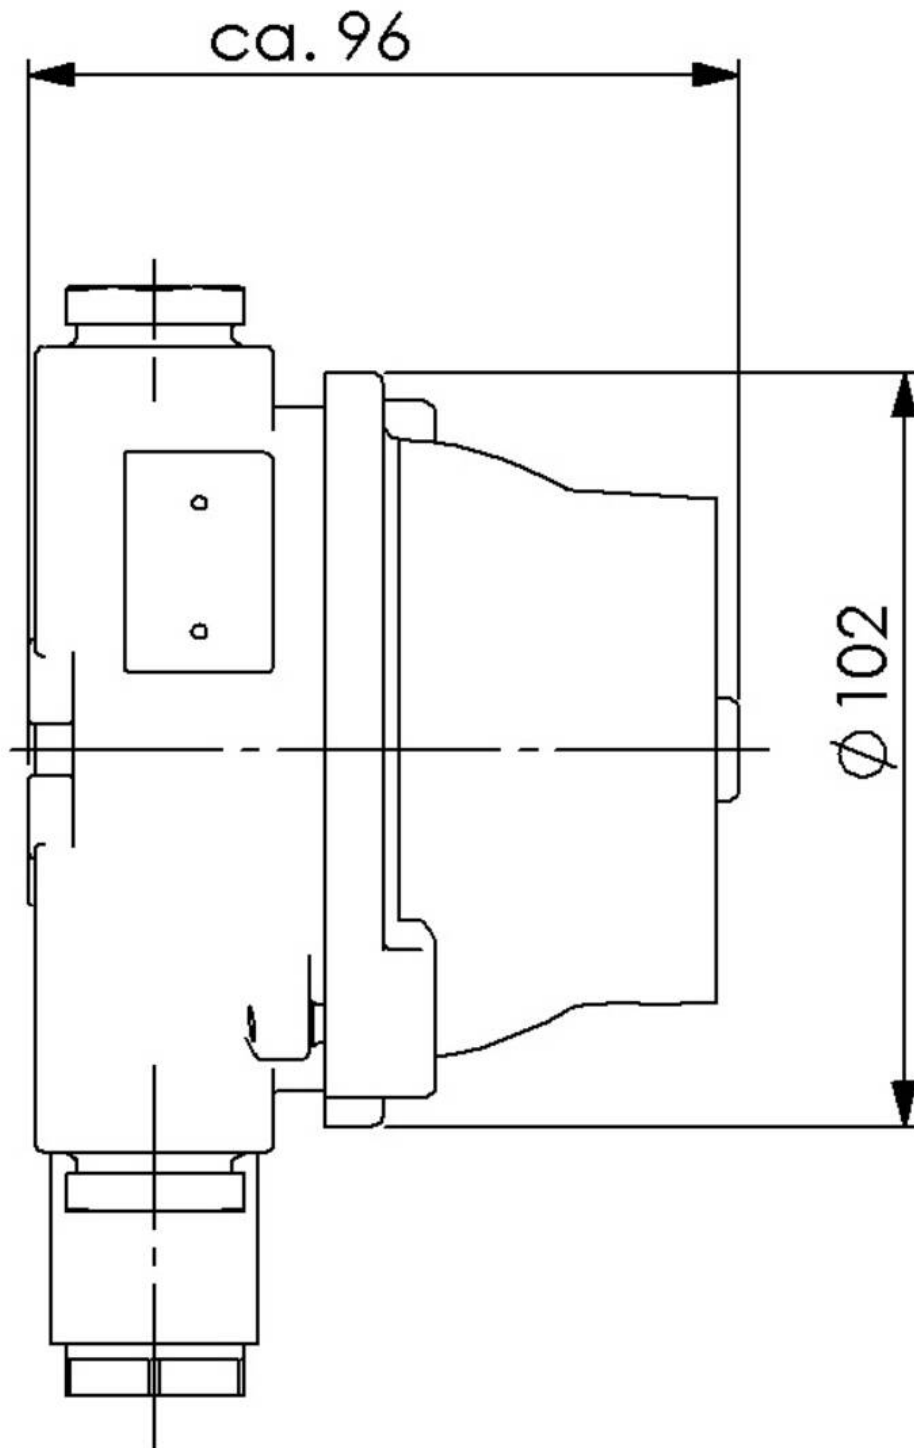

Your Contact:

WISKA Hoppmann GmbH

Kisdorfer Weg 28 · 24568 Kaltenkirchen · Germany

☎ +49-4191-508-0 · 📠 +49-4191-508-209

contact@wiska.de · www.wiska.com