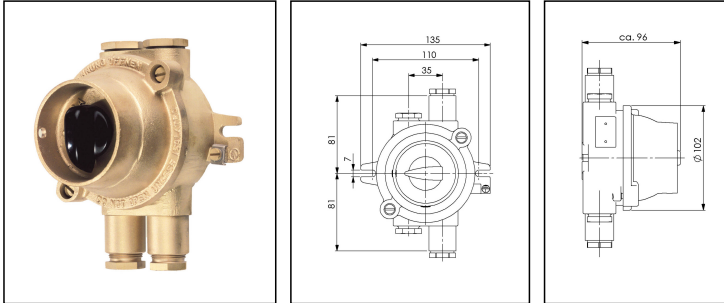

3066/D/380V-2xZ14

On-off switch 3-pole, 16A, brass, IP56

Products may differ in size, colour and appearance to those shown. If you require further information or customisation, please contact us directly.

WISKA-Order no.	10010745
Type	3066/D/380V-2xZ14
Voltage	380 V
Type of Voltage	AC
Current	16 A
Protection class	IP56
Material	Brass
Material cable gland	Brass
Using for cable gland	
Type of cable gland	M 24 x 1,5
Ø cable diameter min	12 mm
Ø cable diameter max	14,5 mm
Type of cable	armoured
Mounting	Surface mounting
Temp. range min	-25 °C
Temp. range max	45 °C
Type of switch	Rotary on-off switch, 3-pole
Colour	Black
Weight	1,95 kg
Variations	on request
Tariff number	85365080