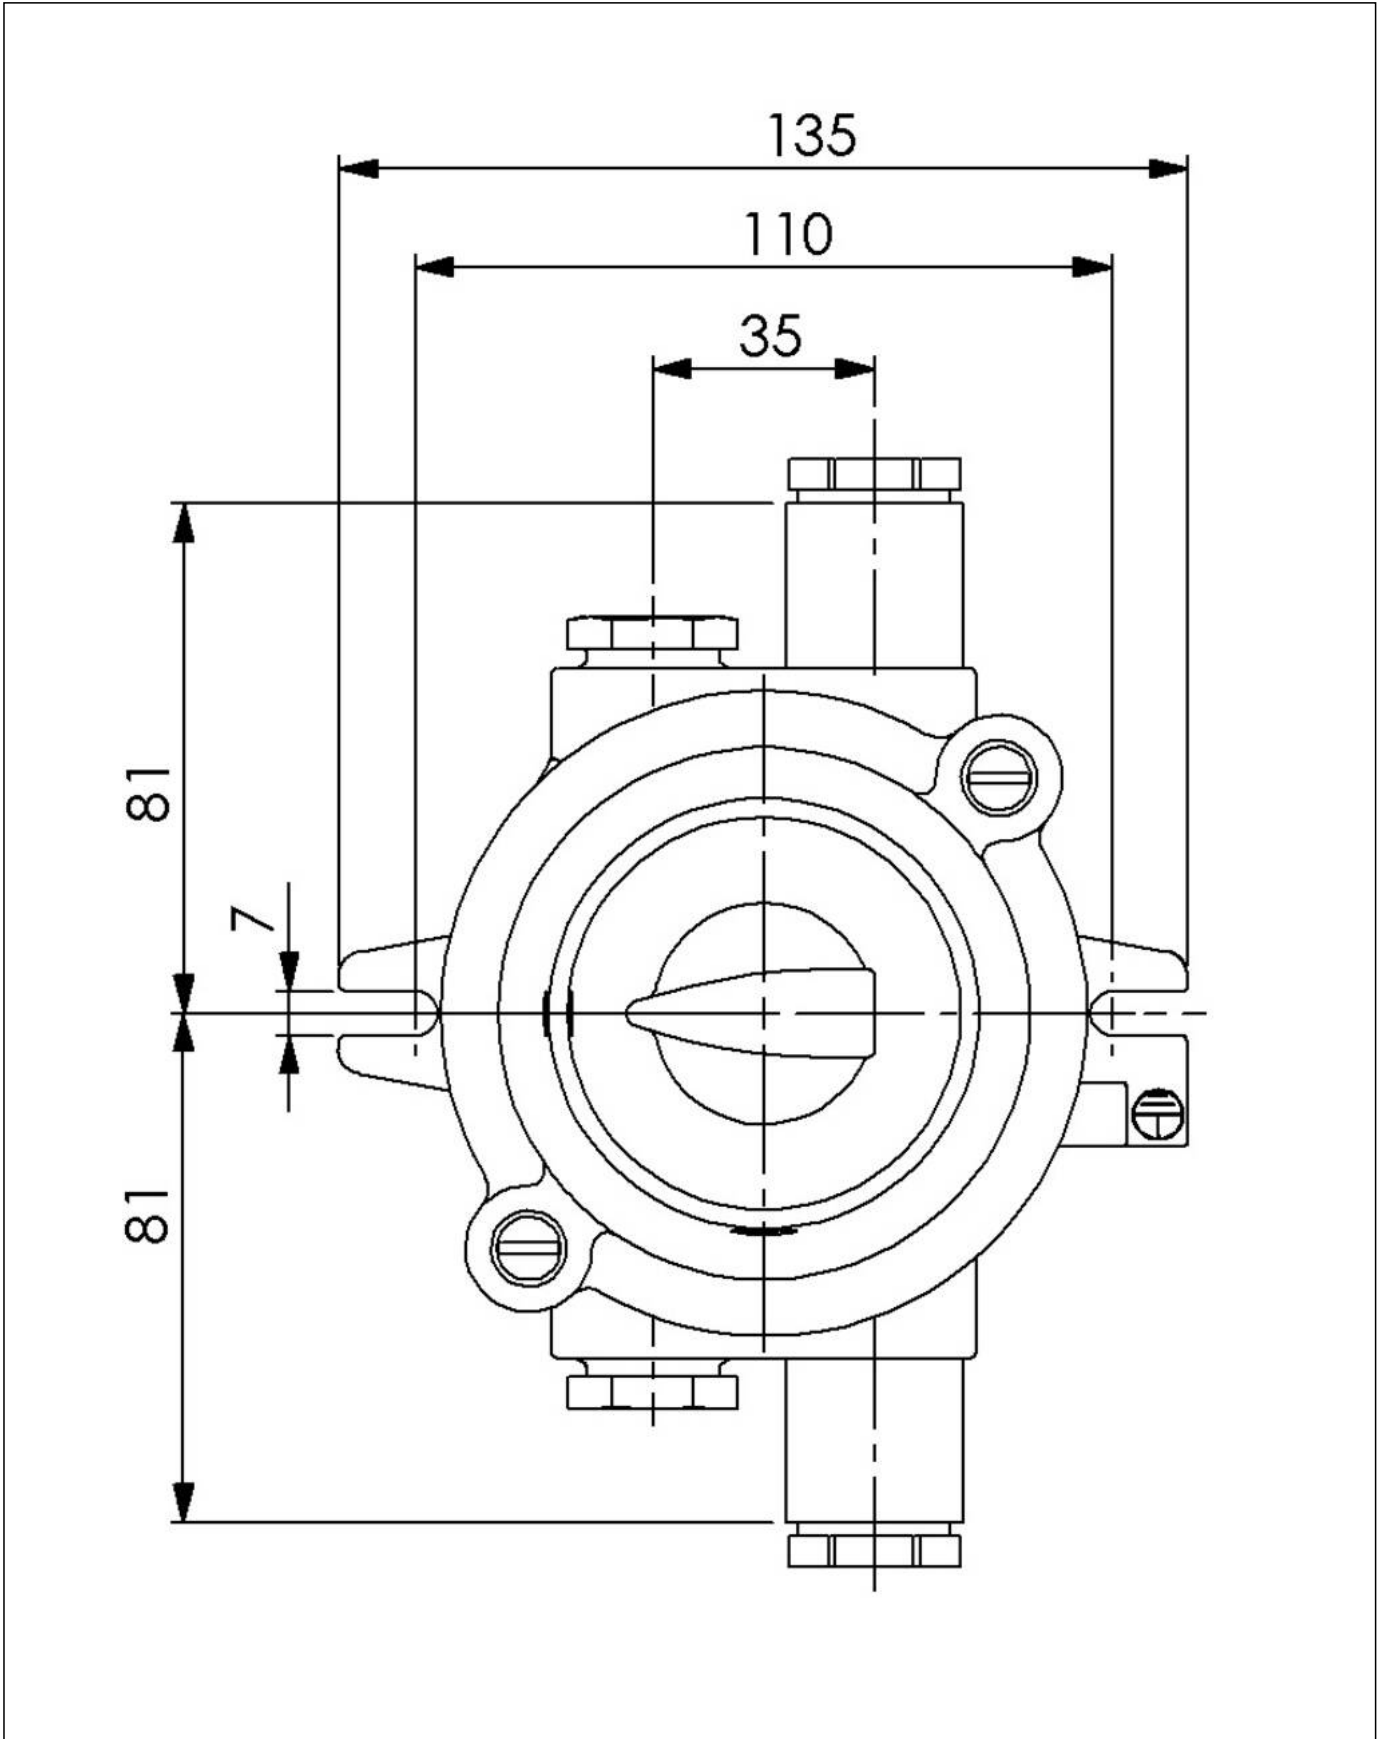

Your Contact:

WISKA Hoppmann GmbH

Kisdorfer Weg 28 · 24568 Kaltenkirchen · Germany

☎ +49-4191-508-0 · 📠 +49-4191-508-209

contact@wiska.de · www.wiska.com