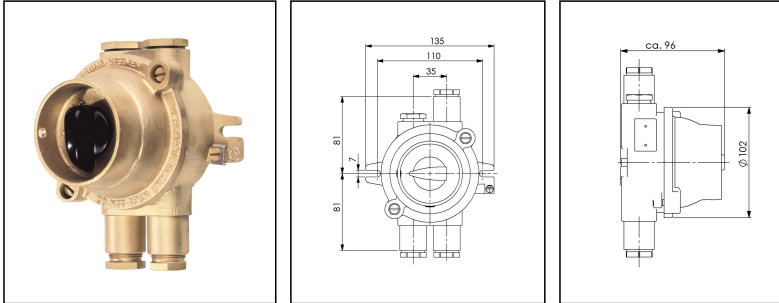

3066/3/380V-3xZ14

On-off switch 3-pole, 16A, brass, IP56

Products may differ in size, colour and appearance to those shown. If you require further information or customisation, please contact us directly.

WISKA-Order no.	10010746
Type	3066/3/380V-3xZ14
Voltage	380 V
Type of Voltage	AC
Current	16 A
Protection class	IP56
Material	Brass
Material cable gland	Brass
Using for cable gland	
Type of cable gland	M 24 x 1,5
Ø cable diameter min	12 mm
Ø cable diameter max	14,5 mm
Type of cable	armoured
Mounting	Surface mounting
Temp. range min	-25 °C
Temp. range max	45 °C
Type of switch	Rotary on-off switch, 3-pole
Colour	Black
Weight	1,98 kg
Variations	on request
Tariff number	85363010