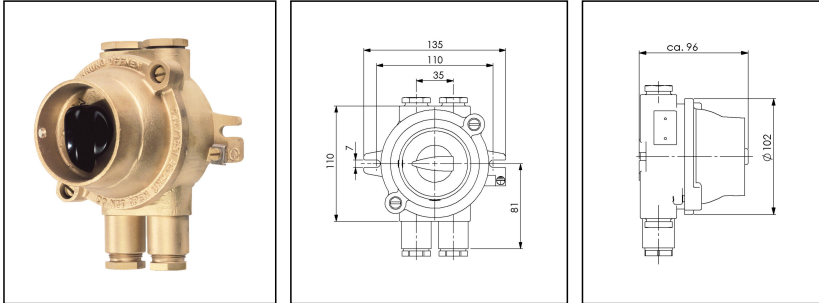

3067/2/380V-2xZ14

Change-over switch 3-pole with off-position, 16A, brass, IP56

Products may differ in size, colour and appearance to those shown. If you require further information or customisation, please contact us directly.

WISKA-Order no.	10010747
Type	3067/2/380V-2xZ14
Voltage	380 V
Type of Voltage	AC
Current	16 A
Protection class	IP56
Material	Brass
Material cable gland	Brass
Using for cable gland	
Type of cable gland	M 24 x 1,5
Ø cable diameter min	12 mm
Ø cable diameter max	14,5 mm
Type of cable	armoured
Mounting	Surface mounting
Temp. range min	-25 °C
Temp. range max	45 °C
Type of switch	Rotary change-over switch 3-p.
Colour	Black
Weight	2,14 kg
Variations	on request
Tariff number	85363010