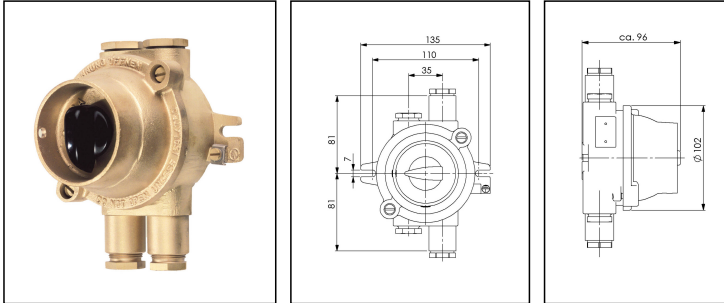

3067/D/380V-2xZ14

Change-over switch 3-pole with off-position, 16A, brass, IP56

Products may differ in size, colour and appearance to those shown. If you require further information or customisation, please contact us directly.

WISKA-Order no.	10010748
Type	3067/D/380V-2xZ14
Voltage	380 V
Type of Voltage	AC
Current	16 A
Protection class	IP56
Material	Brass
Material cable gland	Brass
Using for cable gland	
Type of cable gland	M 24 x 1,5
Ø cable diameter min	12 mm
Ø cable diameter max	14,5 mm
Type of cable	armoured
Mounting	Surface mounting
Temp. range min	-25 °C
Temp. range max	45 °C
Type of switch	Rotary change-over switch 3-p.
Colour	Black
Weight	2 kg
Variations	on request
Tariff number	85363010