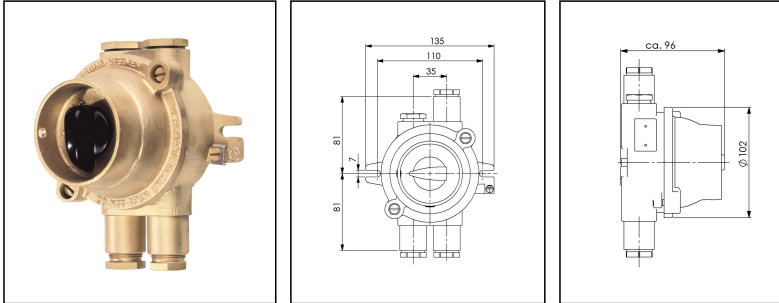

3067/3/380V-3xZ14

Change-over switch 3-pole with off-position, 16A, brass, IP56

Products may differ in size, colour and appearance to those shown. If you require further information or customisation, please contact us directly.

WISKA-Order no.	10010749
Type	3067/3/380V-3xZ14
Voltage	380 V
Type of Voltage	AC
Current	16 A
Protection class	IP56
Material	Brass
Material cable gland	Brass
Using for cable gland	
Type of cable gland	M 24 x 1,5
Ø cable diameter min	12 mm
Ø cable diameter max	14,5 mm
Type of cable	armoured
Mounting	Surface mounting
Temp. range min	-25 °C
Temp. range max	45 °C
Type of switch	Rotary change-over switch 3-p.
Colour	Black
Weight	2,03 kg
Variations	on request
Tariff number	85363010