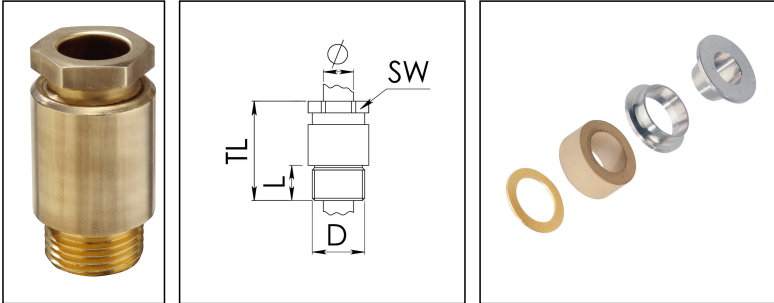

KVM 24-Z14

Cable gland, brass, DIN 89280, M24

Products may differ in size, colour and appearance to those shown. If you require further information or customisation, please contact us directly.

Material cable gland	Brass
Material sealing gasket	EPDM
Material earthing insert	Brass chromium-plated
Temp. range min	-40 °C
Temp. range max	100 °C
Protection class	IP54
Thread type	M
Ø Connection thread D	24
Lead	1,5
Length screw-in thread L	11 mm
Ø cable diameter min	12 mm
Ø cable diameter max	14,5 mm
Key width SW	24 mm
Collar diameter (E)	27 mm
Total length TL	49 mm
Install. torques fitting	10 N m
Install. torques cap nut	10 N m
Impact category	6
Surface	Bright
Order no. bright	10010840
Type	KVM 24-Z14
Packing unit	1
Tariff number	85369010
EAN number	4007685108409
ETIM-Classification	EC000441