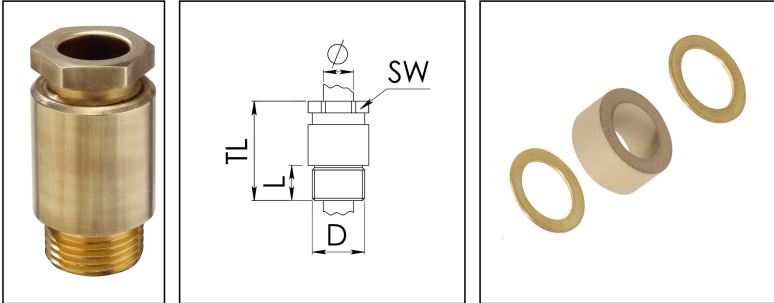

## KVM 56-W35

Cable gland, brass, DIN 89280, M56

Products may differ in size, colour and appearance to those shown. If you require further information or customisation, please contact us directly.

<b>Material cable gland</b>	Brass
<b>Material sealing gasket</b>	EPDM
<b>Temp. range min</b>	-40 °C
<b>Temp. range max</b>	100 °C
<b>Protection class</b>	IP54
<b>Thread type</b>	M
<b>Ø Connection thread D</b>	56
<b>Lead</b>	2
<b>Length screw-in thread L</b>	15 mm
<b>Ø cable diameter min</b>	32 mm
<b>Ø cable diameter max</b>	35,5 mm
<b>Key width SW</b>	55 mm
<b>Collar diameter (E)</b>	63 mm
<b>Total length TL</b>	68 mm
<b>Install. torques fitting</b>	20 N m
<b>Install. torques cap nut</b>	15 N m
<b>Surface</b>	Bright
<b>Order no. bright</b>	10010881
<b>Type</b>	KVM 56-W35
<b>Packing unit</b>	1
<b>Tariff number</b>	74198090
<b>EAN number</b>	4007685048545
<b>ETIM-Classification</b>	EC000441