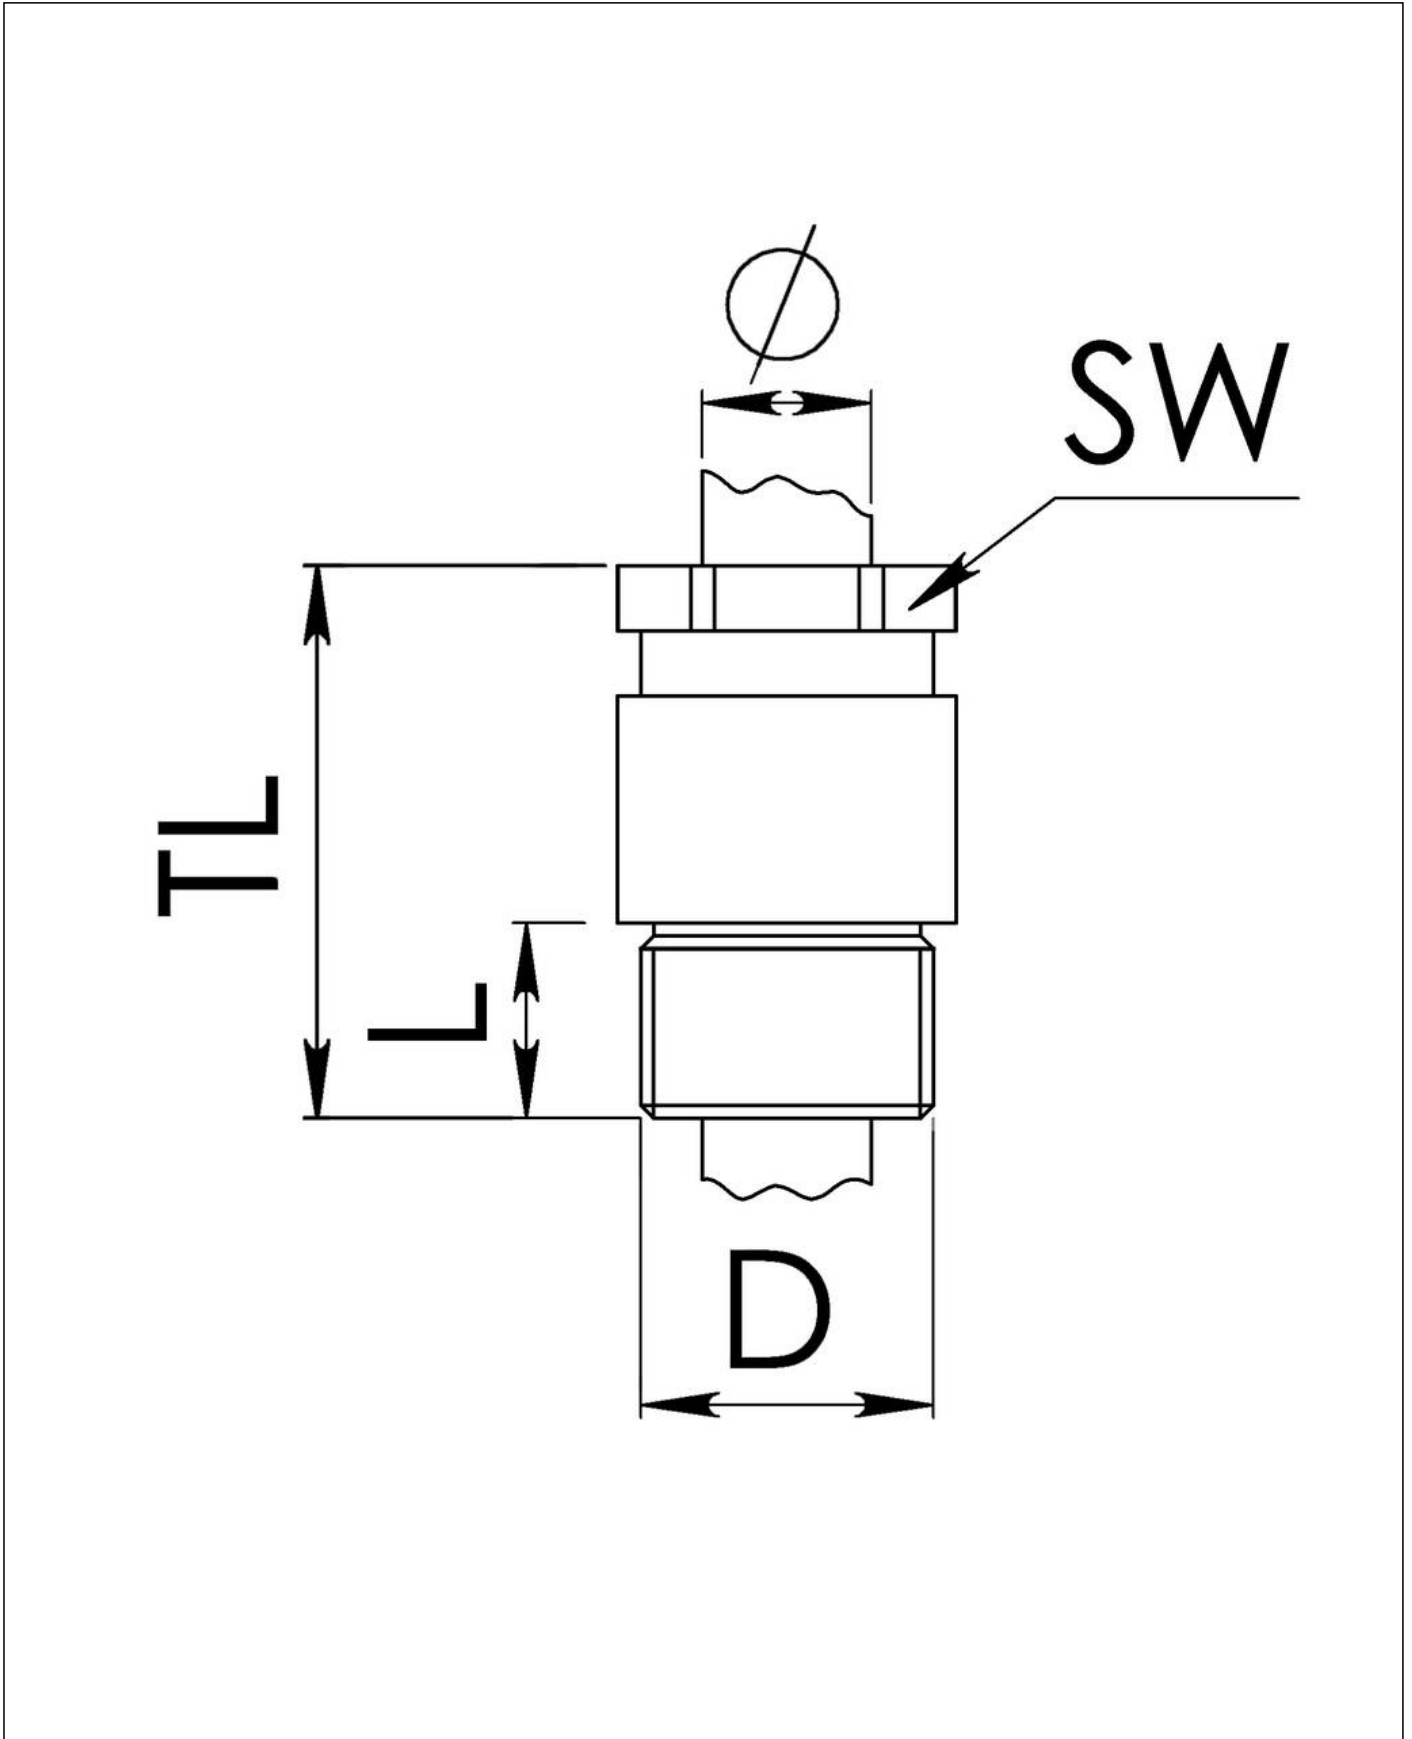

Your Contact:

WISKA Hoppmann GmbH

Kisdorfer Weg 28 · 24568 Kaltenkirchen · Germany

☎ +49-4191-508-0 · 📠 +49-4191-508-209

contact@wiska.de · www.wiska.com