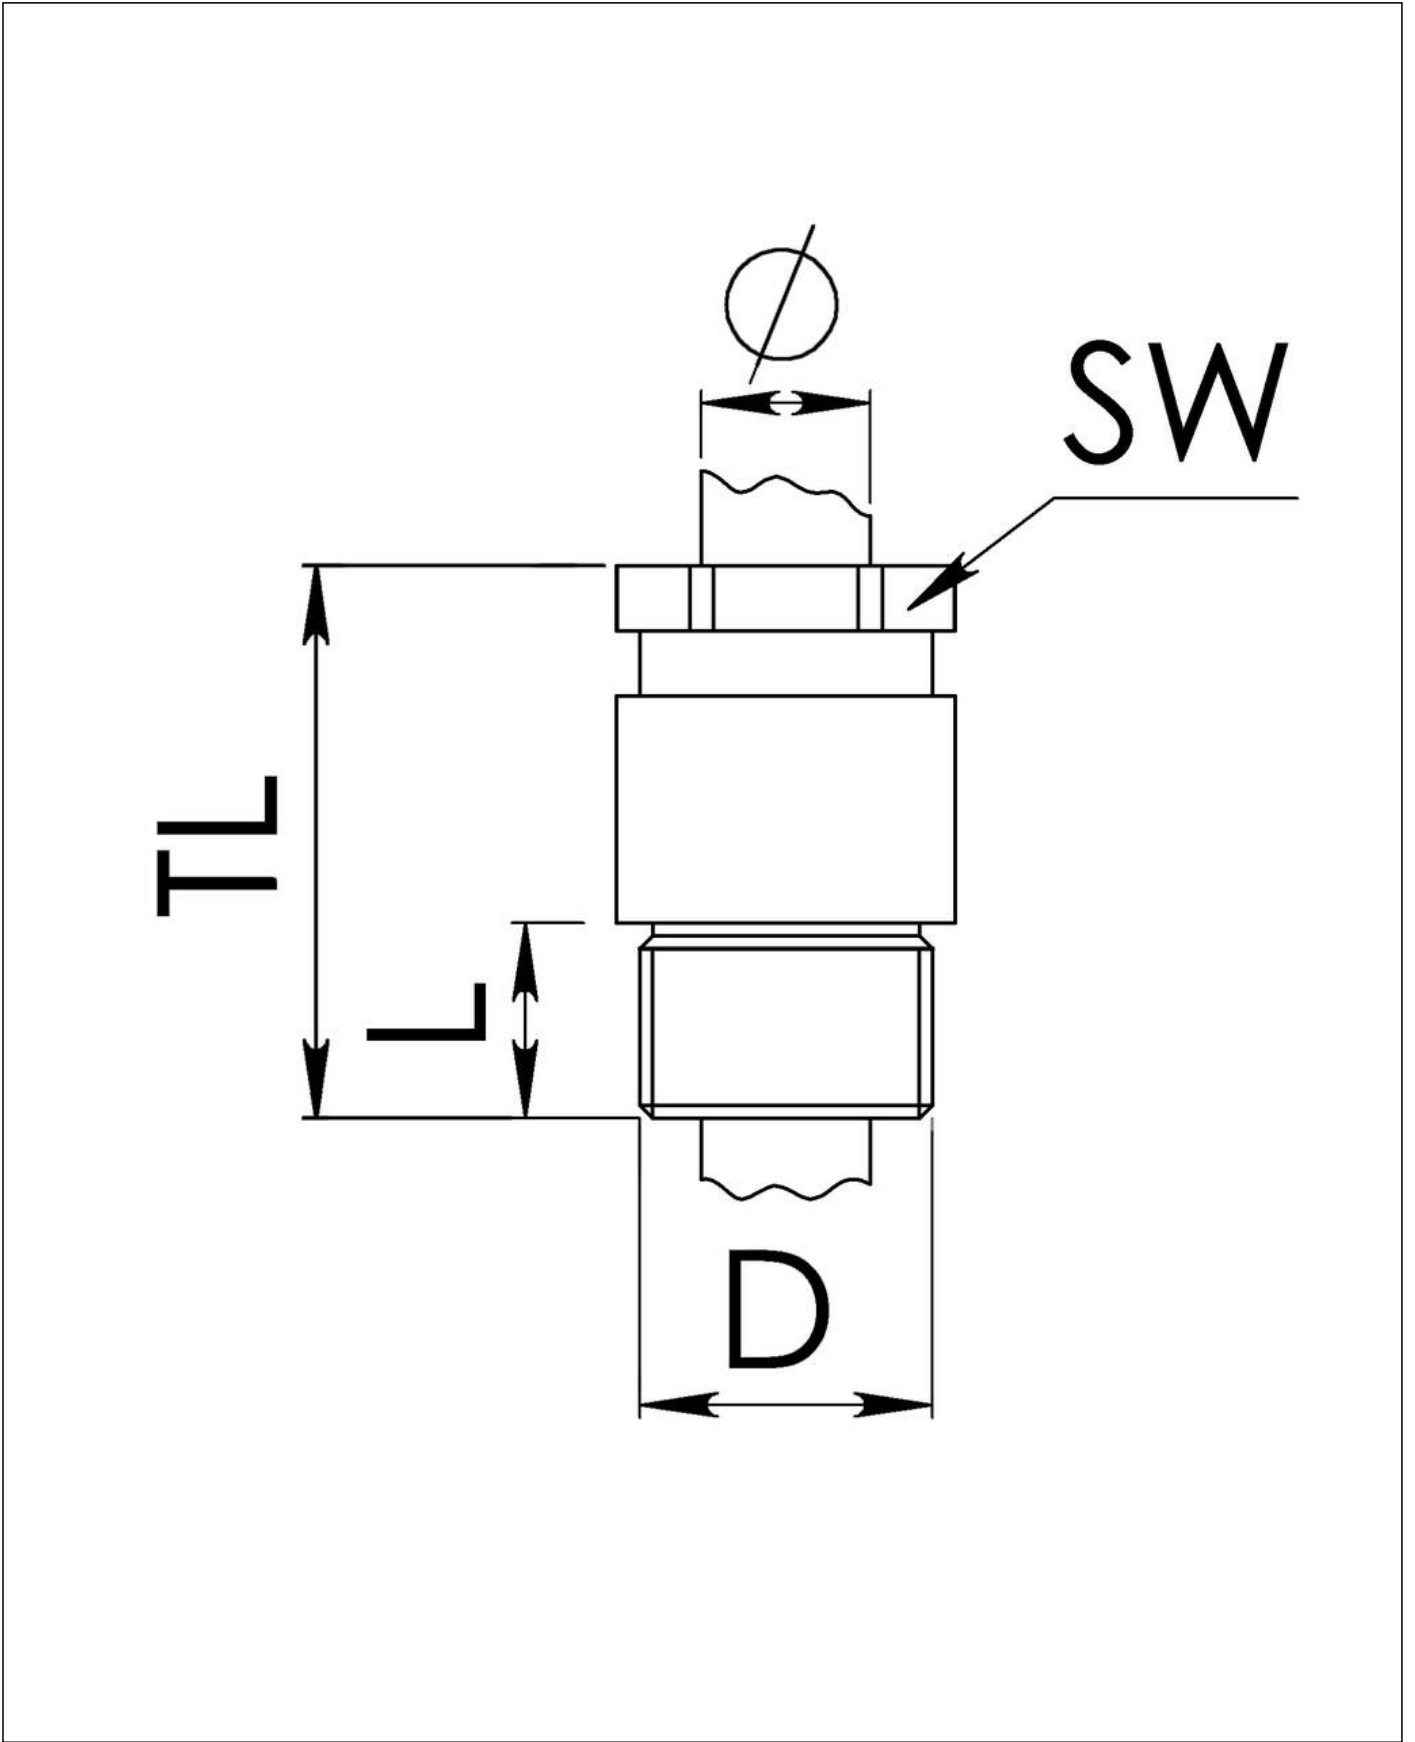

Your Contact:
WISKA Hoppmann GmbH
Kisdorfer Weg 28 · 24568 Kaltenkirchen · Germany
☎ +49-4191-508-0 · 📠 +49-4191-508-209
contact@wiska.de · www.wiska.com