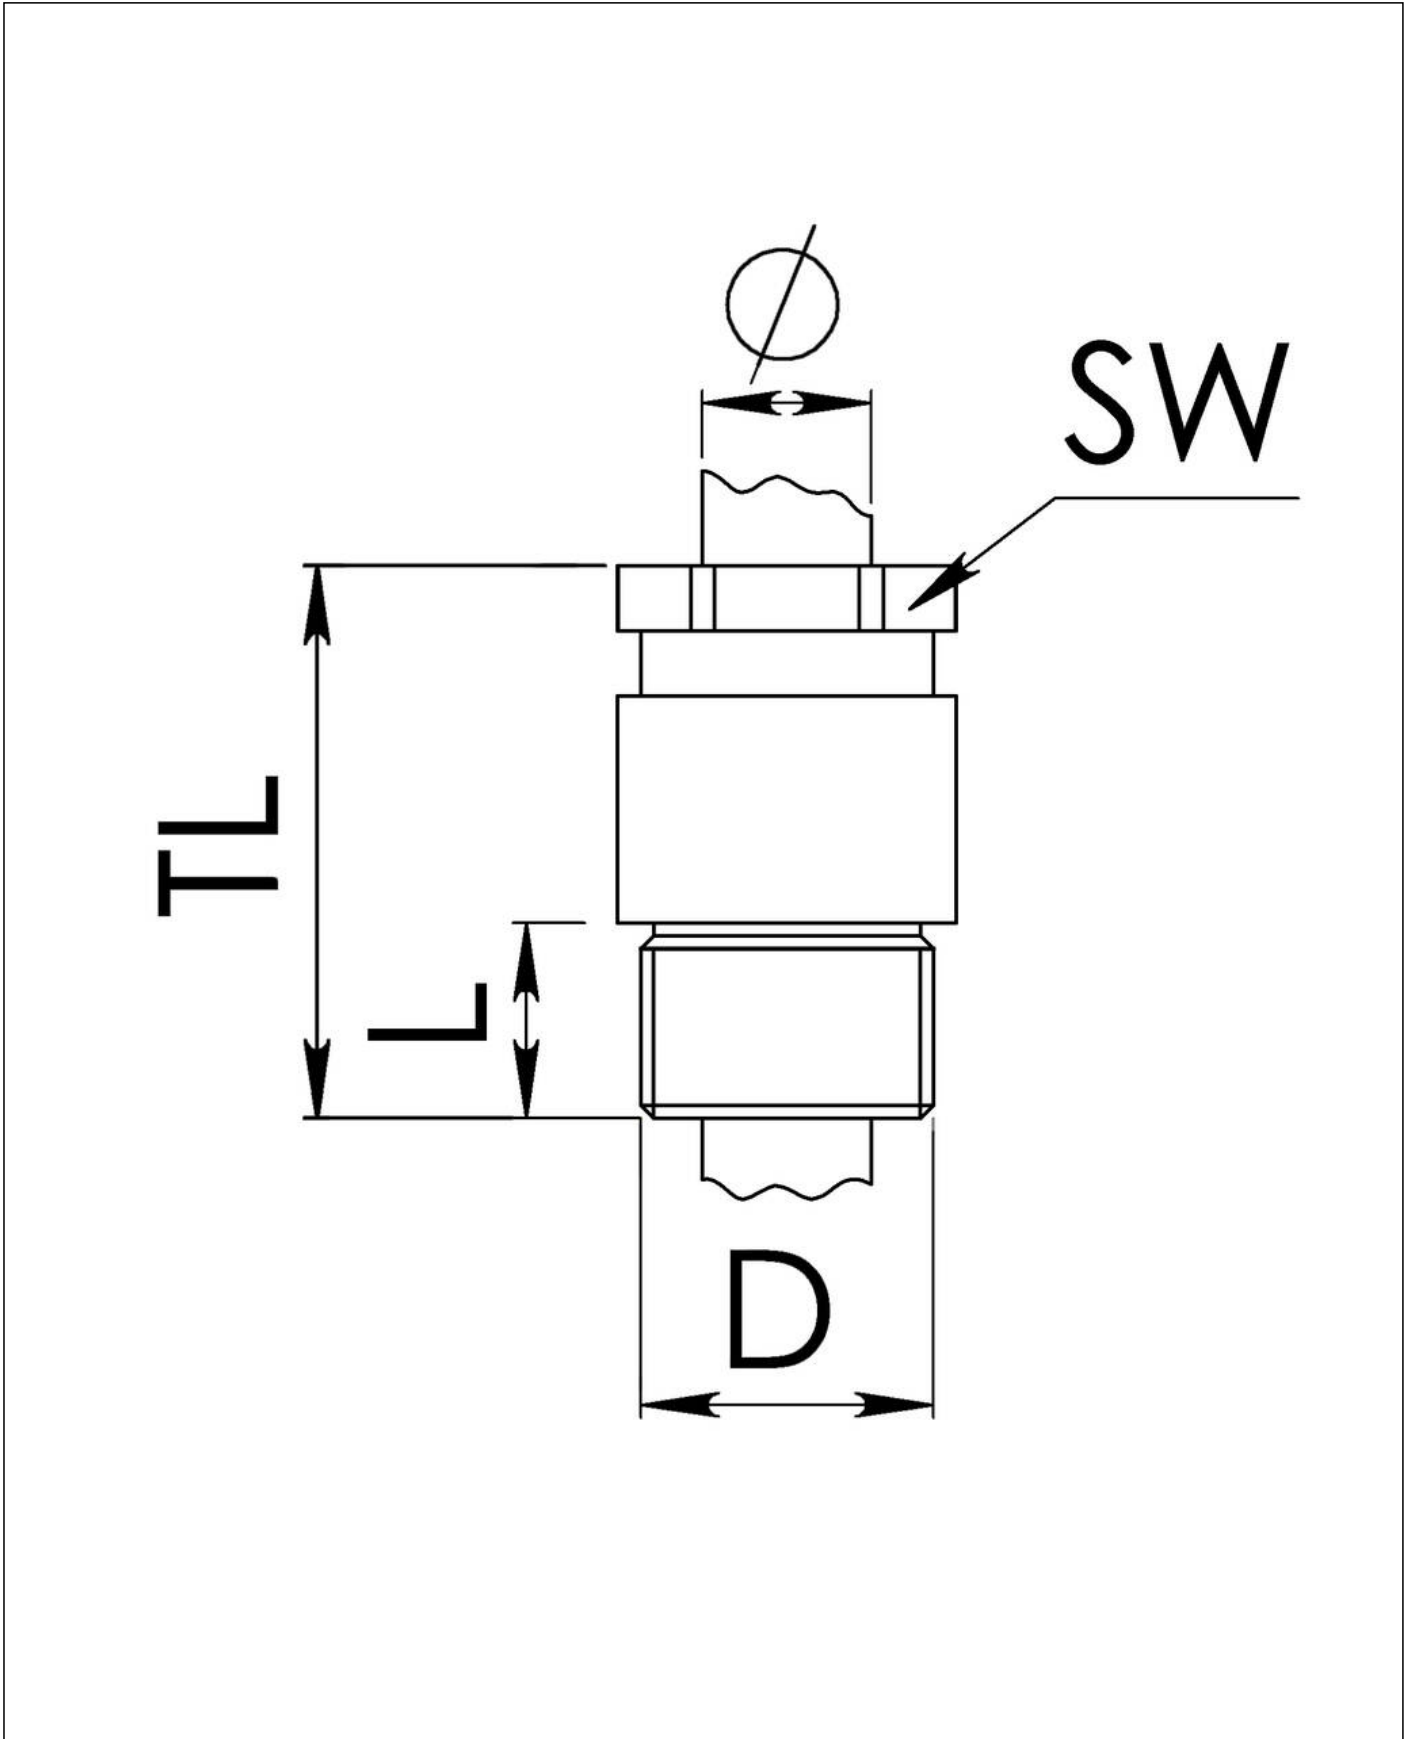

Your Contact:
WISKA Hoppmann GmbH
Kisdorfer Weg 28 · 24568 Kaltenkirchen · Germany
☎ +49-4191-508-0 · 📠 +49-4191-508-209
contact@wiska.de · www.wiska.com