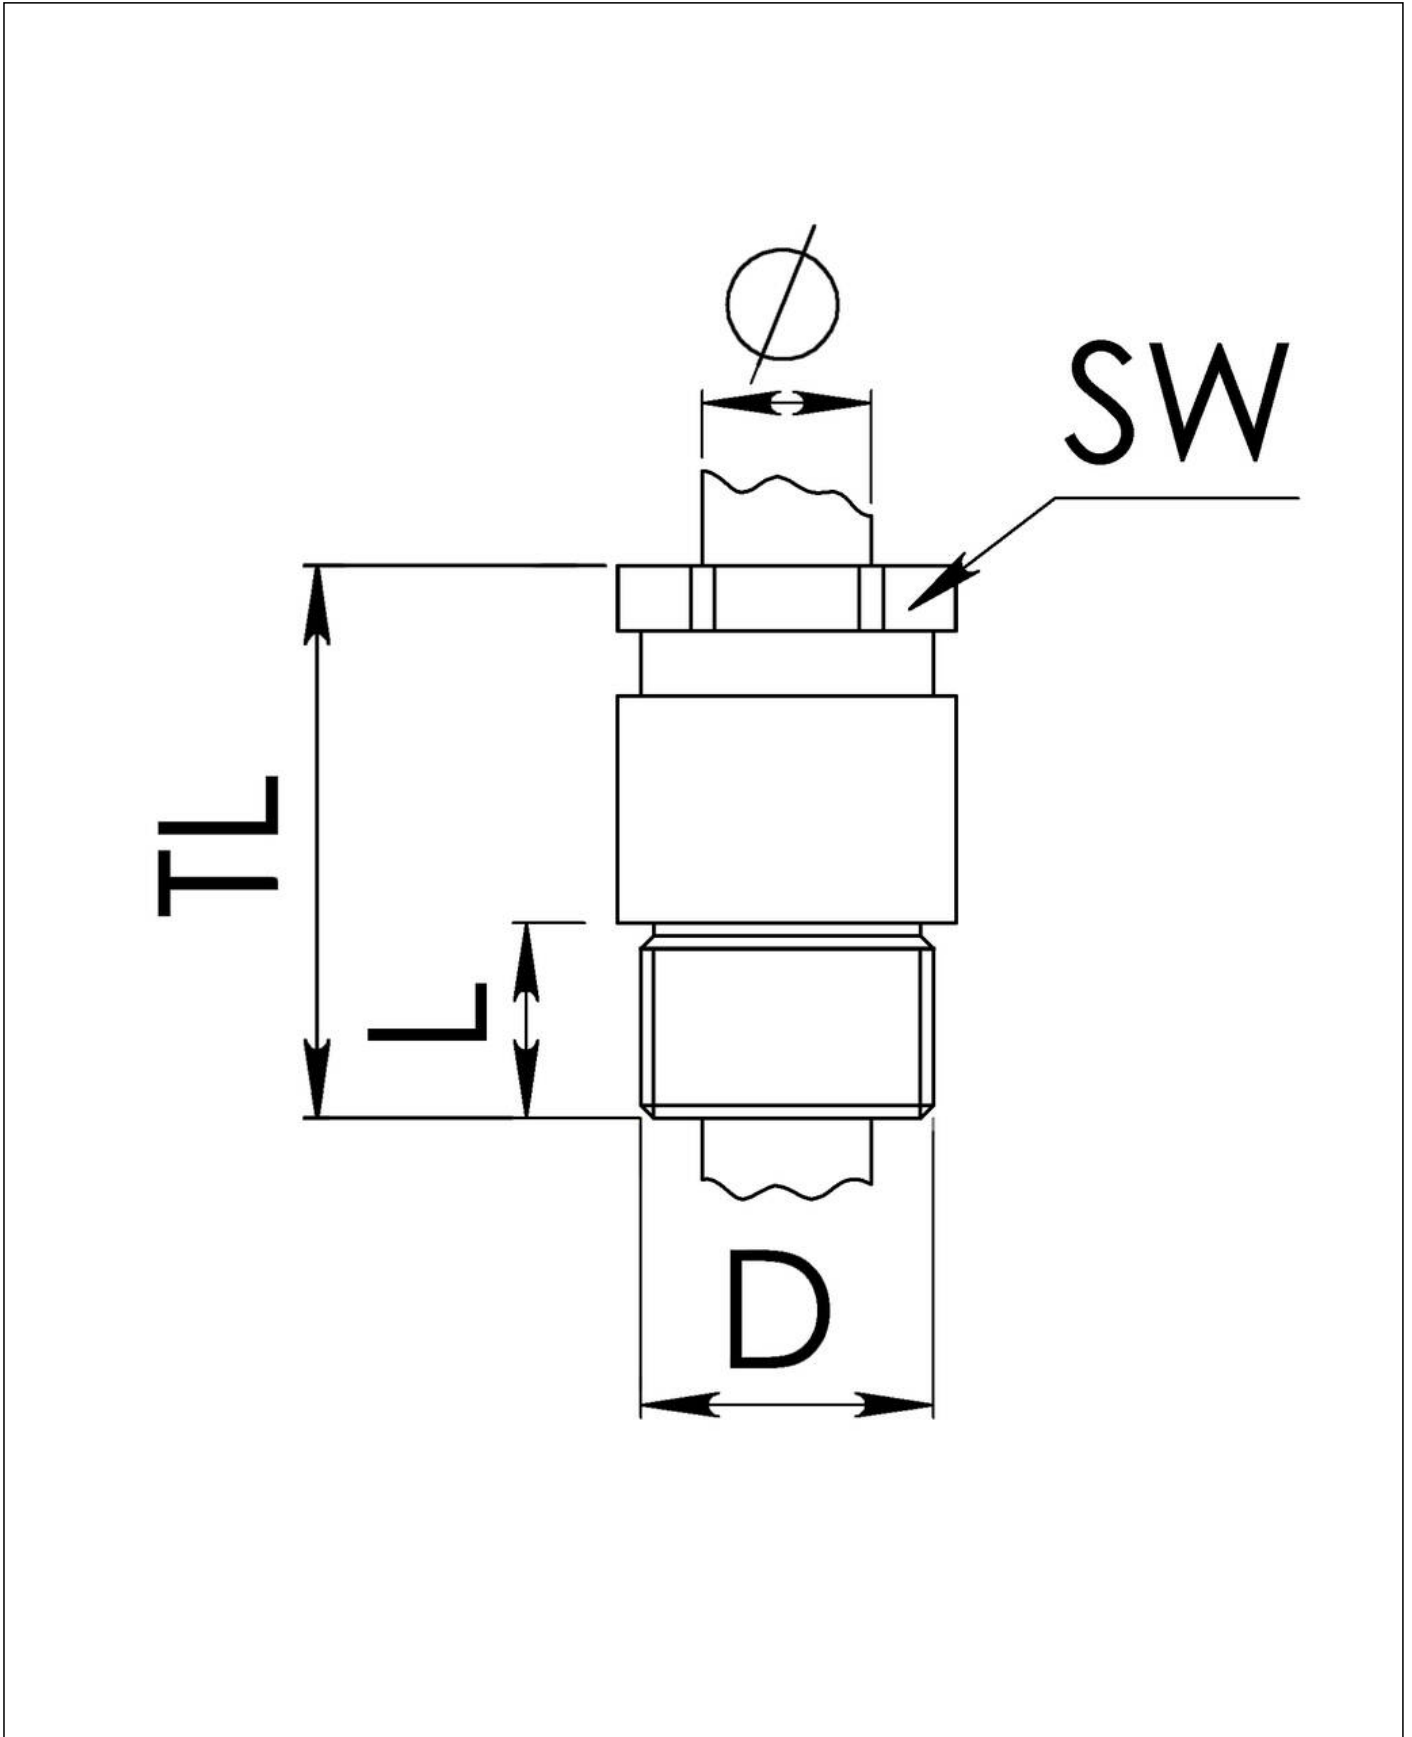

Your Contact:

WISKA Hoppmann GmbH

Kisdorfer Weg 28 · 24568 Kaltenkirchen · Germany

☎ +49-4191-508-0 · 📠 +49-4191-508-209

contact@wiska.de · www.wiska.com