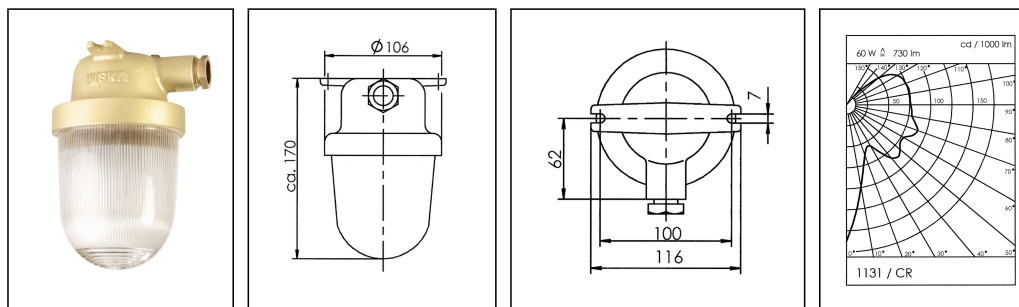

1131/CR/clear/mT/1974-1xZ14

HNA standard light max. 60W E27, brass, cover clear with dropehole, IP56

Products may differ in size, colour and appearance to those shown. If you require further information or customisation, please contact us directly.

WISKA-Order no.	10011508
Type	1131/CR/clear/mT/1974-1xZ14
Material	Brass
Material globe/diffuser	Polycarbonate
Globe colour	Clear
Wattage	60 W
Voltage	230 V
Type of Voltage	AC
Protection class	IP56
Temp. range min	-25 °C
Temp. range max	45 °C
Lampholder	E27
Number of lampholder	1 ST
Lightsource	variable (E27)
Lightsource incl.	No
Bulb shape	Rod shaped
Type of cable gland	M24x1,5 Z 14 / 12-14,5mm
Material cable gland	Brass
Using for cable gland	
Type of cable	armoured
Ø cable diameter min	12 mm
Ø cable diameter max	14,5 mm
Mounting	Upside down, Ceiling, Surface mounting
Equipment	with drope hole
External dimensions LxWxH	170x116mm