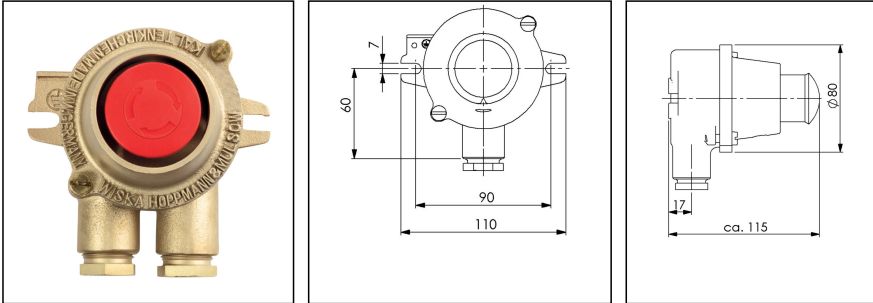

722/AA-1xZ14

Emergency-off push button, 2-poles, brass, IP56

Products may differ in size, colour and appearance to those shown. If you require further information or customisation, please contact us directly.

WISKA-Order no.	10012485
Type	722/AA-1xZ14
Voltage	230 V
Type of Voltage	AC
Current	6 A
Protection class	IP56
Material	Brass
Material cable gland	Brass
Using for cable gland	
Ø cable diameter min	12 mm
Ø cable diameter max	14,5 mm
Type of cable	armoured
Type of cable gland	M 24 x 1,5
Mounting	Surface mounting
Temp. range min	-25 °C
Temp. range max	45 °C
Type of switch	Push button, 2xNO
Colour	Red
Weight	0,88 kg
Variations	on request
Tariff number	85363010