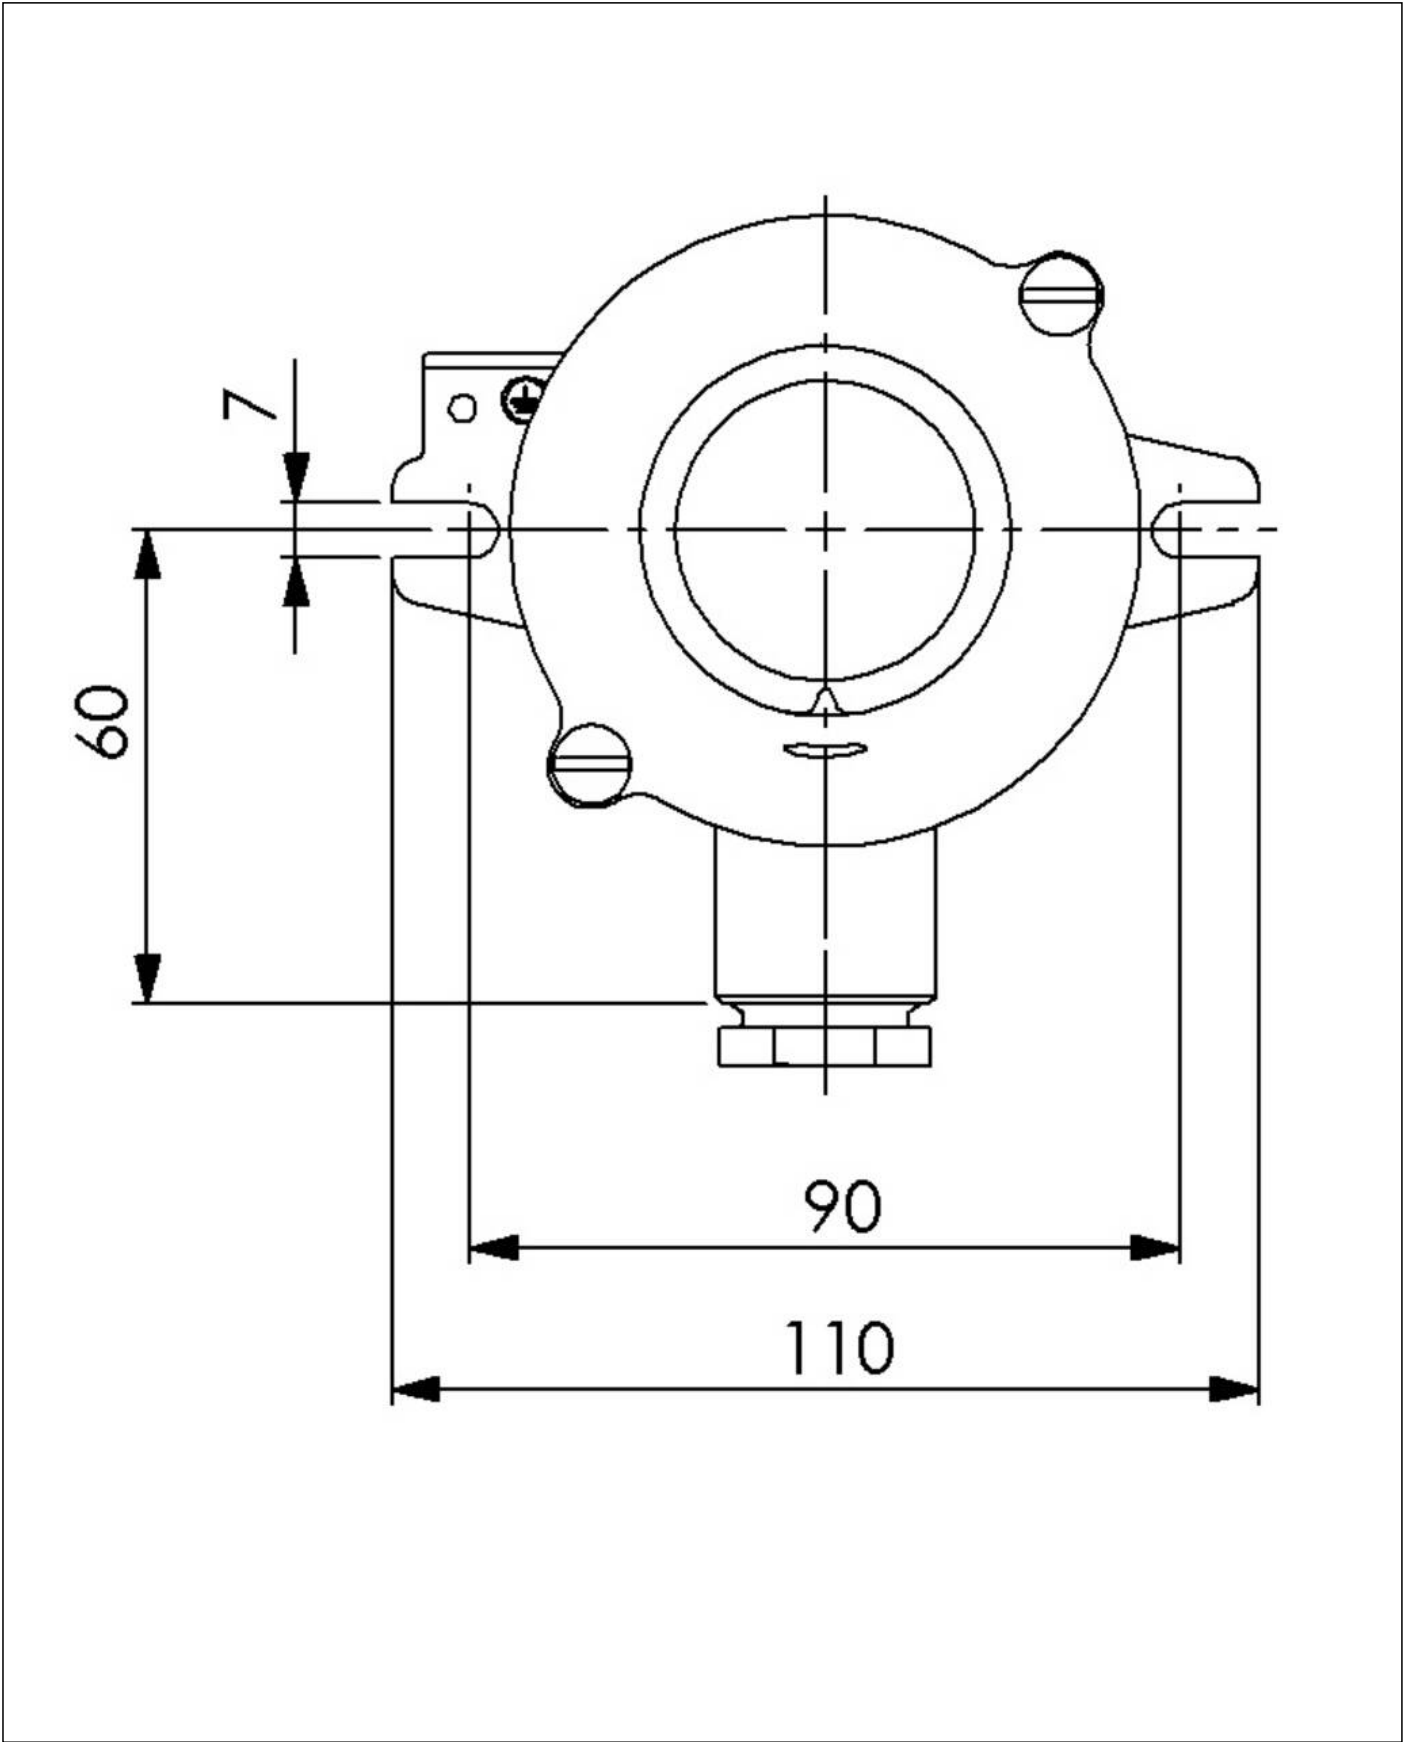

Your Contact:
WISKA Hoppmann GmbH
Kisdorfer Weg 28 · 24568 Kaltenkirchen · Germany
☎ +49-4191-508-0 · 📠 +49-4191-508-209
contact@wiska.de · www.wiska.com