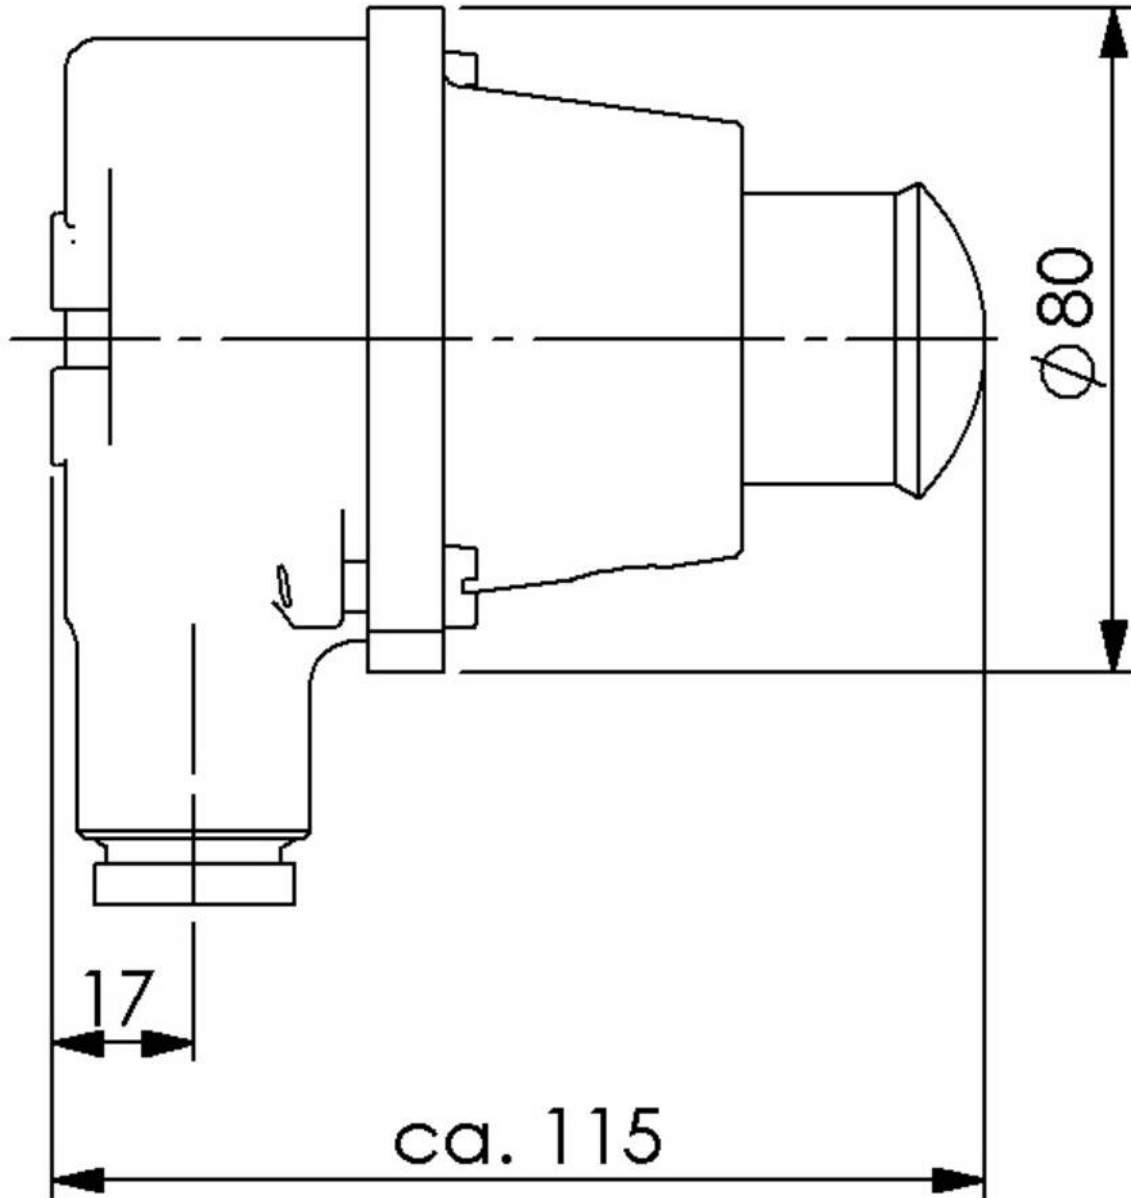

Your Contact:

WISKA Hoppmann GmbH

Kisdorfer Weg 28 · 24568 Kaltenkirchen · Germany

☎ +49-4191-508-0 · 📠 +49-4191-508-209

contact@wiska.de · www.wiska.com