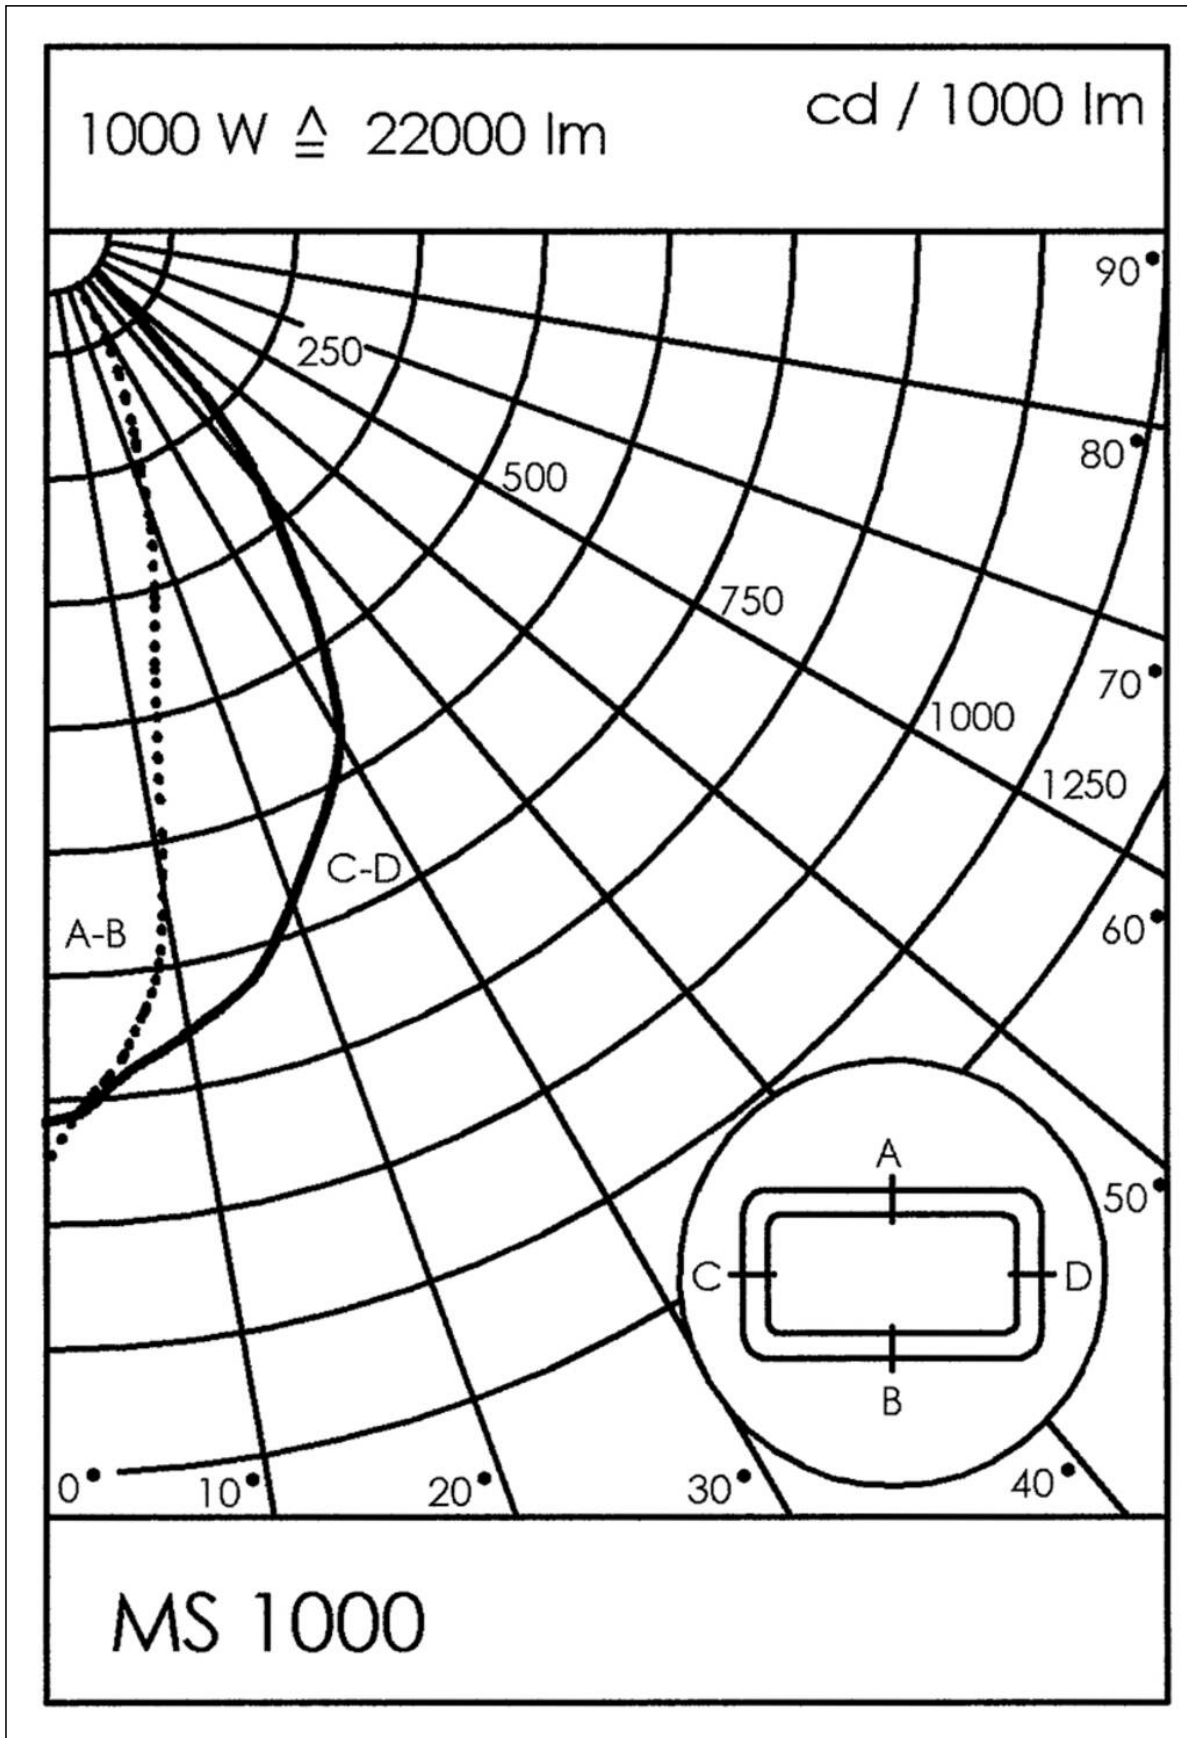

Your Contact:

WISKA Hoppmann GmbH

Kisdorfer Weg 28 · 24568 Kaltenkirchen · Germany

☎ +49-4191-508-0 · 📠 +49-4191-508-209

contact@wiska.de · www.wiska.com