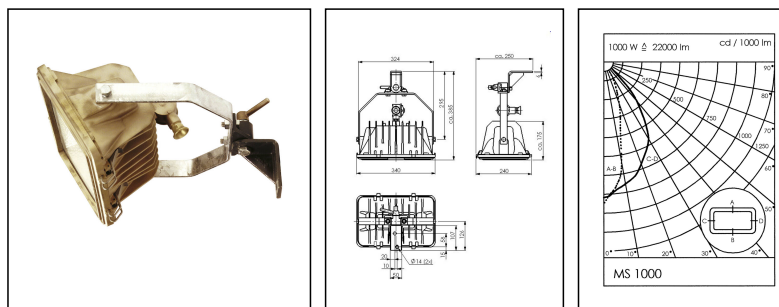

## MS 1000/S Halogen floodlights

Floodlight brass for halogen lamps max. 1000W R7s IP56

Products may differ in size, colour and appearance to those shown. If you require further information or customisation, please contact us directly.

<b>WISKA-Order no.</b>	10012757
<b>Type</b>	MS 1000/S Halogen floodlights
<b>Material</b>	Brass
<b>Material globe/diffuser</b>	Glass
<b>Bracket Material</b>	Stainless steel
<b>Reflector</b>	Aluminium
<b>Wattage</b>	1000 W
<b>Voltage</b>	230 V
<b>Voltage max. (V)</b>	230 V
<b>Type of Voltage</b>	AC
<b>Frequency</b>	50/60 Hz
<b>Protection class</b>	IP56
<b>Temp. range min</b>	-25 °C
<b>Temp. range max</b>	45 °C
<b>Lampholder</b>	R7s
<b>Number of lampholder</b>	2 ST
<b>Mounting</b>	Surface mounting, Ceiling, Upside down, Wall
<b>Lightsource</b>	Halogen lamp
<b>Lightsource incl.</b>	No
<b>Type of cable gland</b>	M24x1,5 W 10 / 8-10,5mm
<b>Using for cable gland</b>	
<b>Type of cable</b>	non-armoured
<b>Ø cable diameter min</b>	8 mm
<b>Ø cable diameter max</b>	10,5 mm
<b>External dimensions LxWxH</b>	340x330x220mm