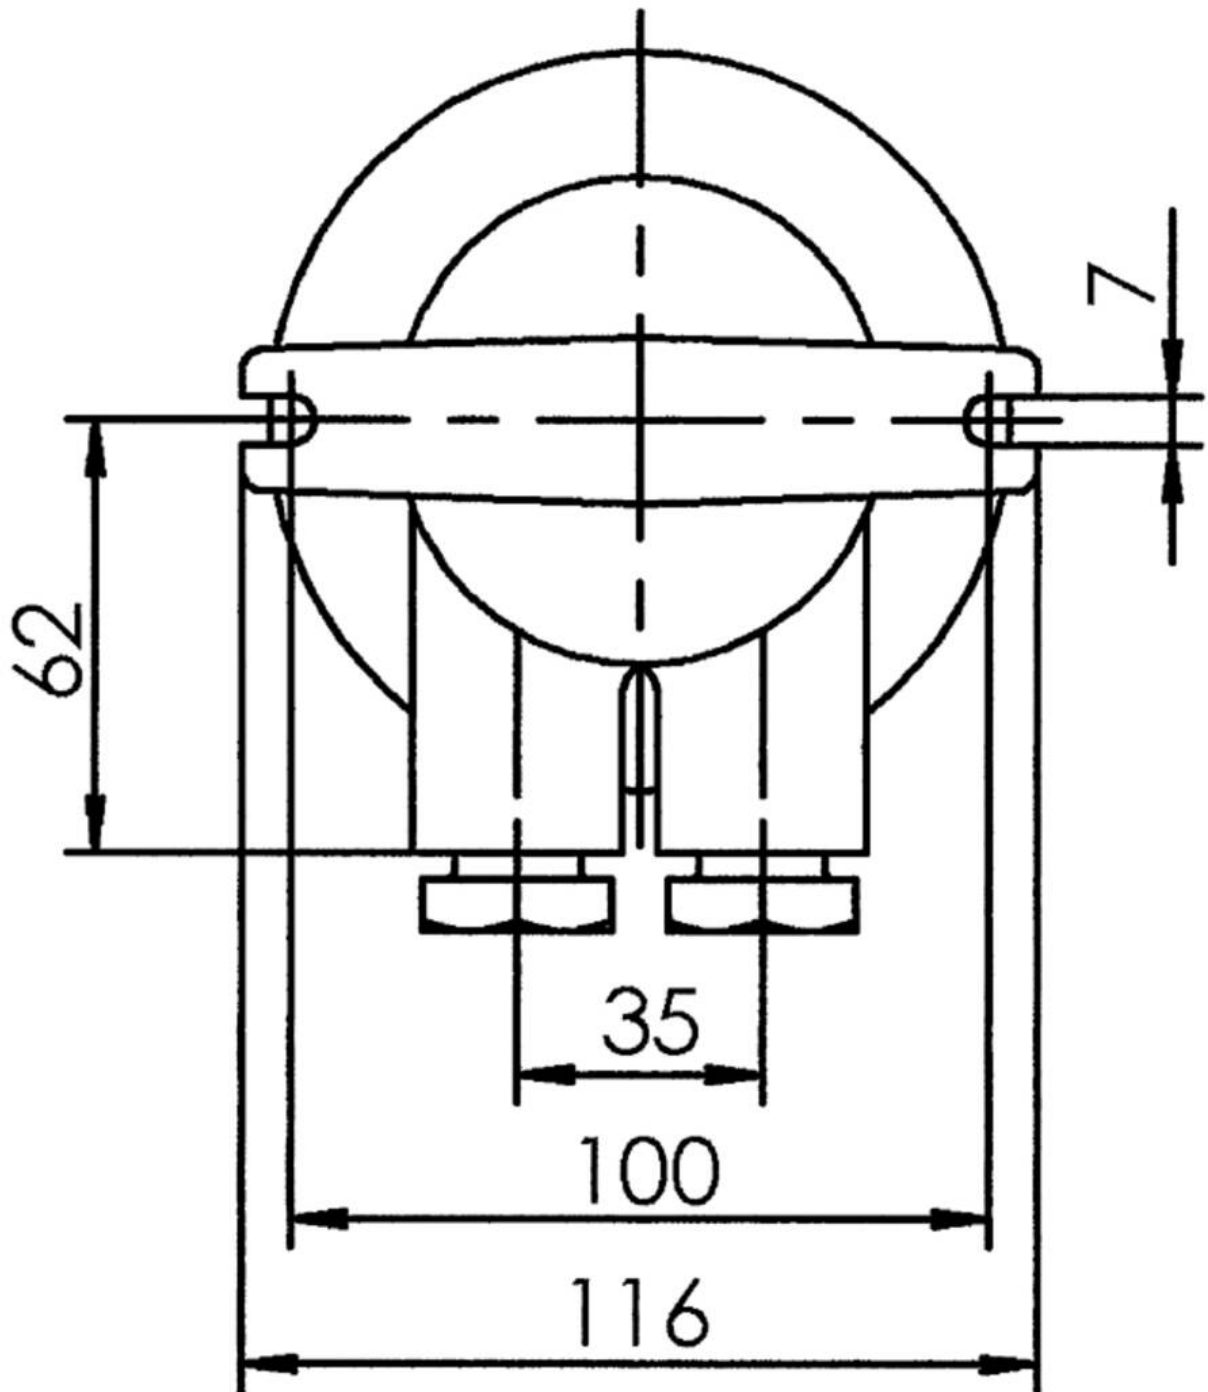

Your Contact:

WISKA Hoppmann GmbH

Kisdorfer Weg 28 · 24568 Kaltenkirchen · Germany

☎ +49-4191-508-0 · 📠 +49-4191-508-209

contact@wiska.de · www.wiska.com