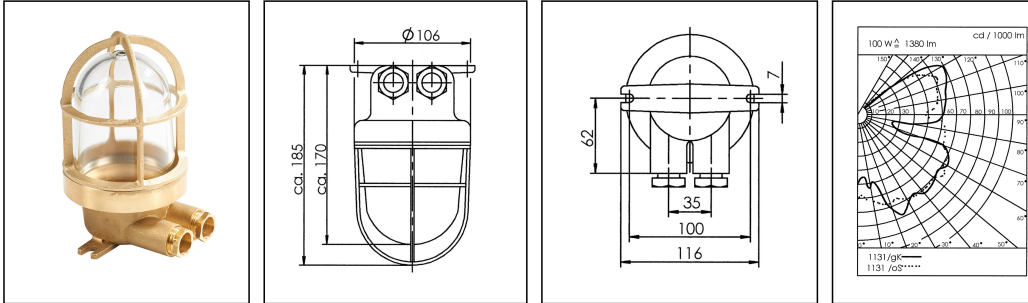

1131/2/gK/clear/mT/1975-2xZ14

HNA standard light with cast guard max. 100W B22d, brass, glass clear, IP56

Products may differ in size, colour and appearance to those shown. If you require further information or customisation, please contact us directly.

WISKA-Order no.	10012782
Type	1131/2/gK/clear/mT/1975-2xZ14
Material	Brass
Material globe/diffuser	Glass
Globe colour	Clear
Material guard	Brass
Wattage	100 W
Voltage	230 V
Type of Voltage	AC
Protection class	IP56
Temp. range min	-25 °C
Temp. range max	45 °C
Lampholder	B22d
Number of lampholder	1 ST
Lightsource	variable (B22)
Lightsource incl.	No
Bulb shape	Rod shaped
Type of cable gland	M24x1,5 Z 14 / 12-14,5mm
Material cable gland	Brass
Using for cable gland	
Type of cable	armoured
Ø cable diameter min	12 mm
Ø cable diameter max	14,5 mm
Mounting	Ceiling, Surface mounting, Upside down
Equipment	with drope hole