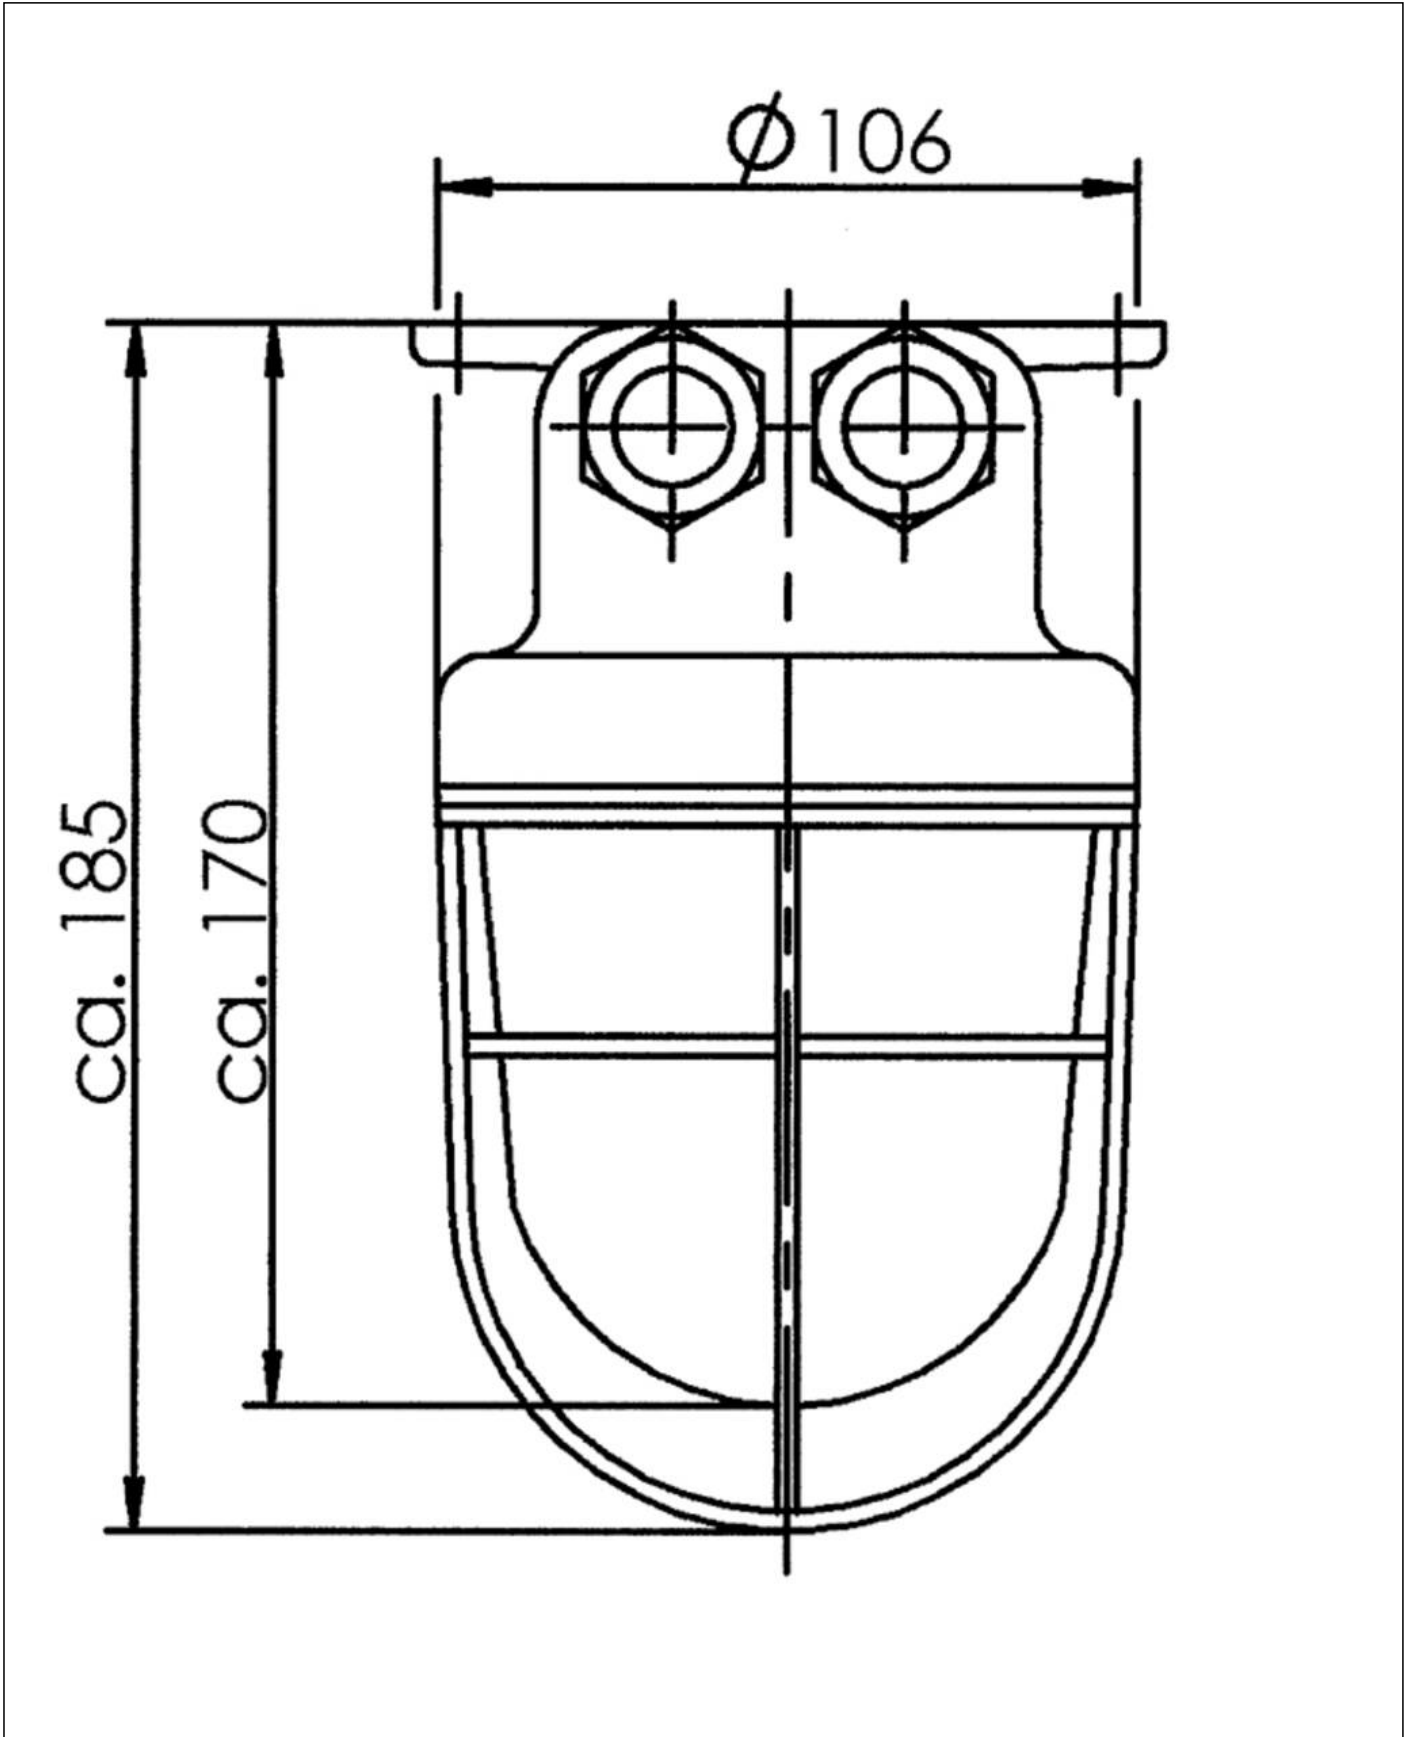

Your Contact:

WISKA Hoppmann GmbH

Kisdorfer Weg 28 · 24568 Kaltenkirchen · Germany

☎ +49-4191-508-0 · 📠 +49-4191-508-209

contact@wiska.de · www.wiska.com