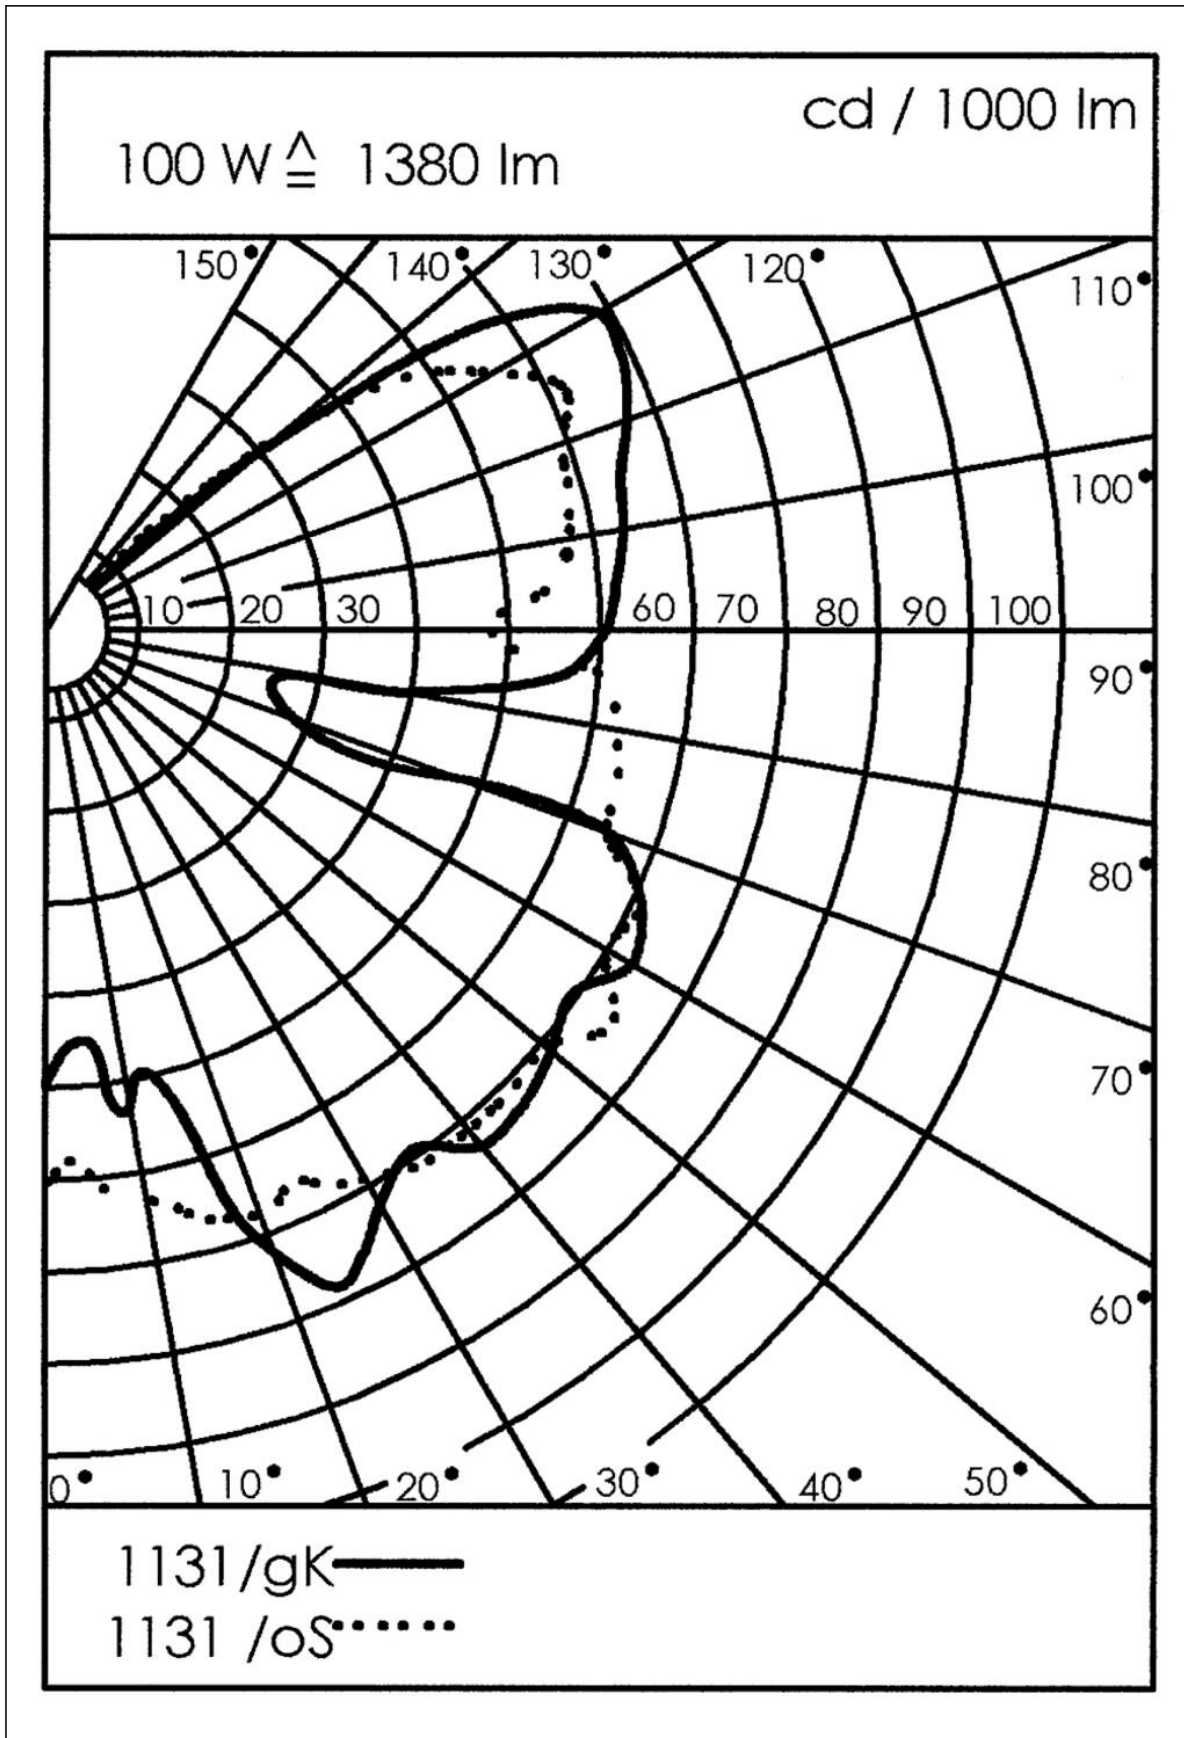

Your Contact:

WISKA Hoppmann GmbH

Kisdorfer Weg 28 · 24568 Kaltenkirchen · Germany

☎ +49-4191-508-0 · 📠 +49-4191-508-209

contact@wiska.de · www.wiska.com