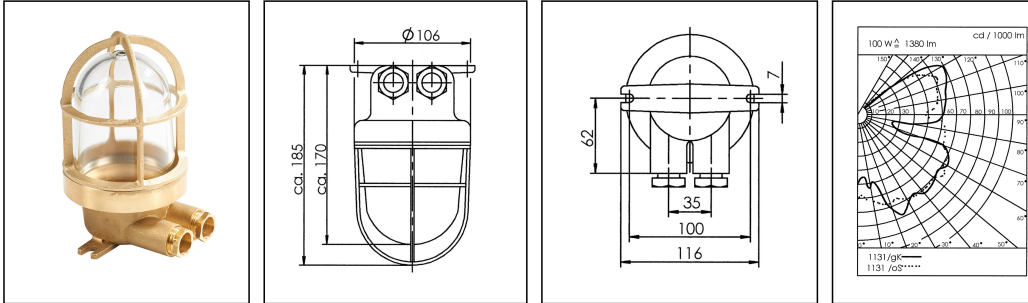

1131/2/gK/clear/mT/1974-2xZ14

HNA standard light

Products may differ in size, colour and appearance to those shown. If you require further information or customisation, please contact us directly.

WISKA-Order no.	10012822
Type	1131/2/gK/clear/mT/1974-2xZ14
Material	Brass
Material globe/diffuser	Glass
Globe colour	Clear
Material guard	Brass
Wattage	100 W
Voltage	230 V
Type of Voltage	AC
Protection class	IP56
Temp. range min	-25 °C
Temp. range max	45 °C
Lampholder	E27
Number of lampholder	1 ST
Lightsource	variable (E27)
Lightsource incl.	No
Bulb shape	Rod shaped
Type of cable gland	M24x1,5 Z 14 / 12-14,5mm
Material cable gland	Brass
Using for cable gland	
Type of cable	armoured
Ø cable diameter min	12 mm
Ø cable diameter max	14,5 mm
Mounting	Ceiling, Upside down, Surface mounting
Equipment	with drope hole