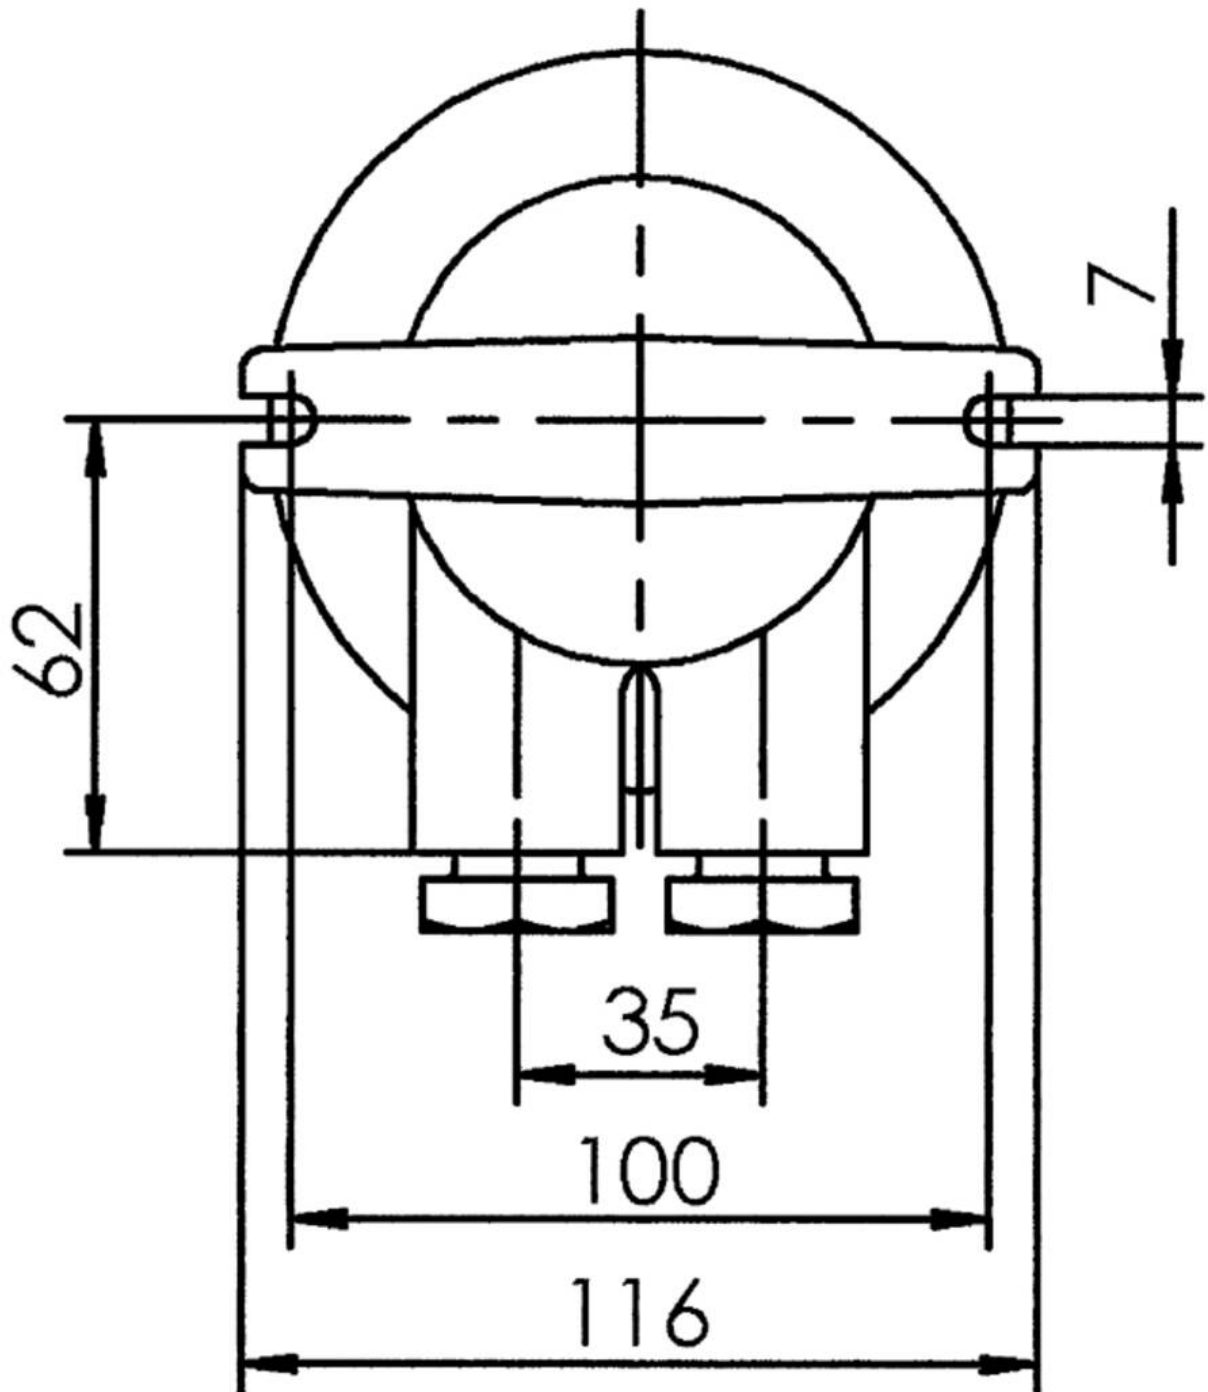

Your Contact:

WISKA Hoppmann GmbH

Kisdorfer Weg 28 · 24568 Kaltenkirchen · Germany

☎ +49-4191-508-0 · 📠 +49-4191-508-209

✉ contact@wiska.de · www.wiska.com