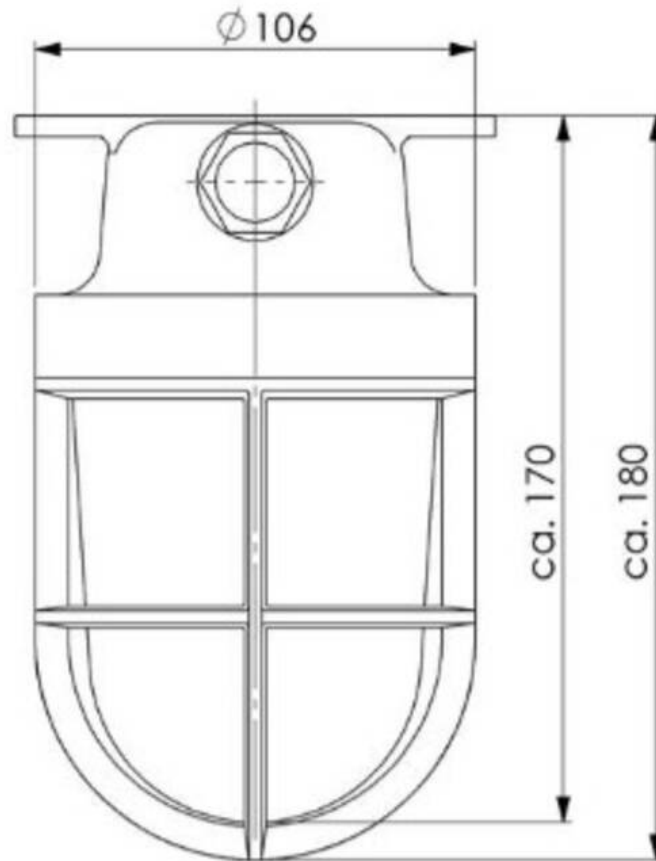

Your Contact:

WISKA Hoppmann GmbH

Kisdorfer Weg 28 · 24568 Kaltenkirchen · Germany

☎ +49-4191-508-0 · 📠 +49-4191-508-209

contact@wiska.de · www.wiska.com