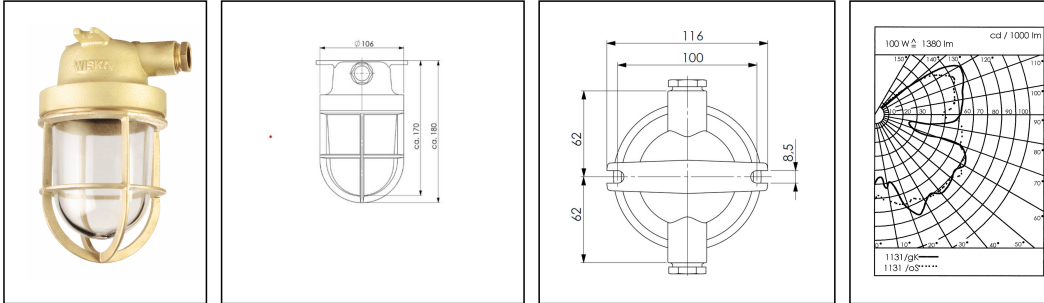

1131/D/gK/clear/mT/1974-2xZ14

HNA standard light

Products may differ in size, colour and appearance to those shown. If you require further information or customisation, please contact us directly.

WISKA-Order no.	10012898
Type	1131/D/gK/clear/mT/1974-2xZ14
Material	Brass
Material globe/diffuser	Glass
Globe colour	Clear
Material guard	Brass
Wattage	100 W
Voltage	230 V
Type of Voltage	AC
Protection class	IP56
Temp. range min	-25 °C
Temp. range max	45 °C
Lampholder	E27
Number of lampholder	1 ST
Lightsource	variable (E27)
Lightsource incl.	No
Bulb shape	Rod shaped
Type of cable gland	M24x1,5 Z 14 / 12-14,5mm
Material cable gland	Brass
Using for cable gland	
Type of cable	armoured
Ø cable diameter min	12 mm
Ø cable diameter max	14,5 mm
Mounting	Ceiling, Upside down, Surface mounting
Equipment	with drope hole