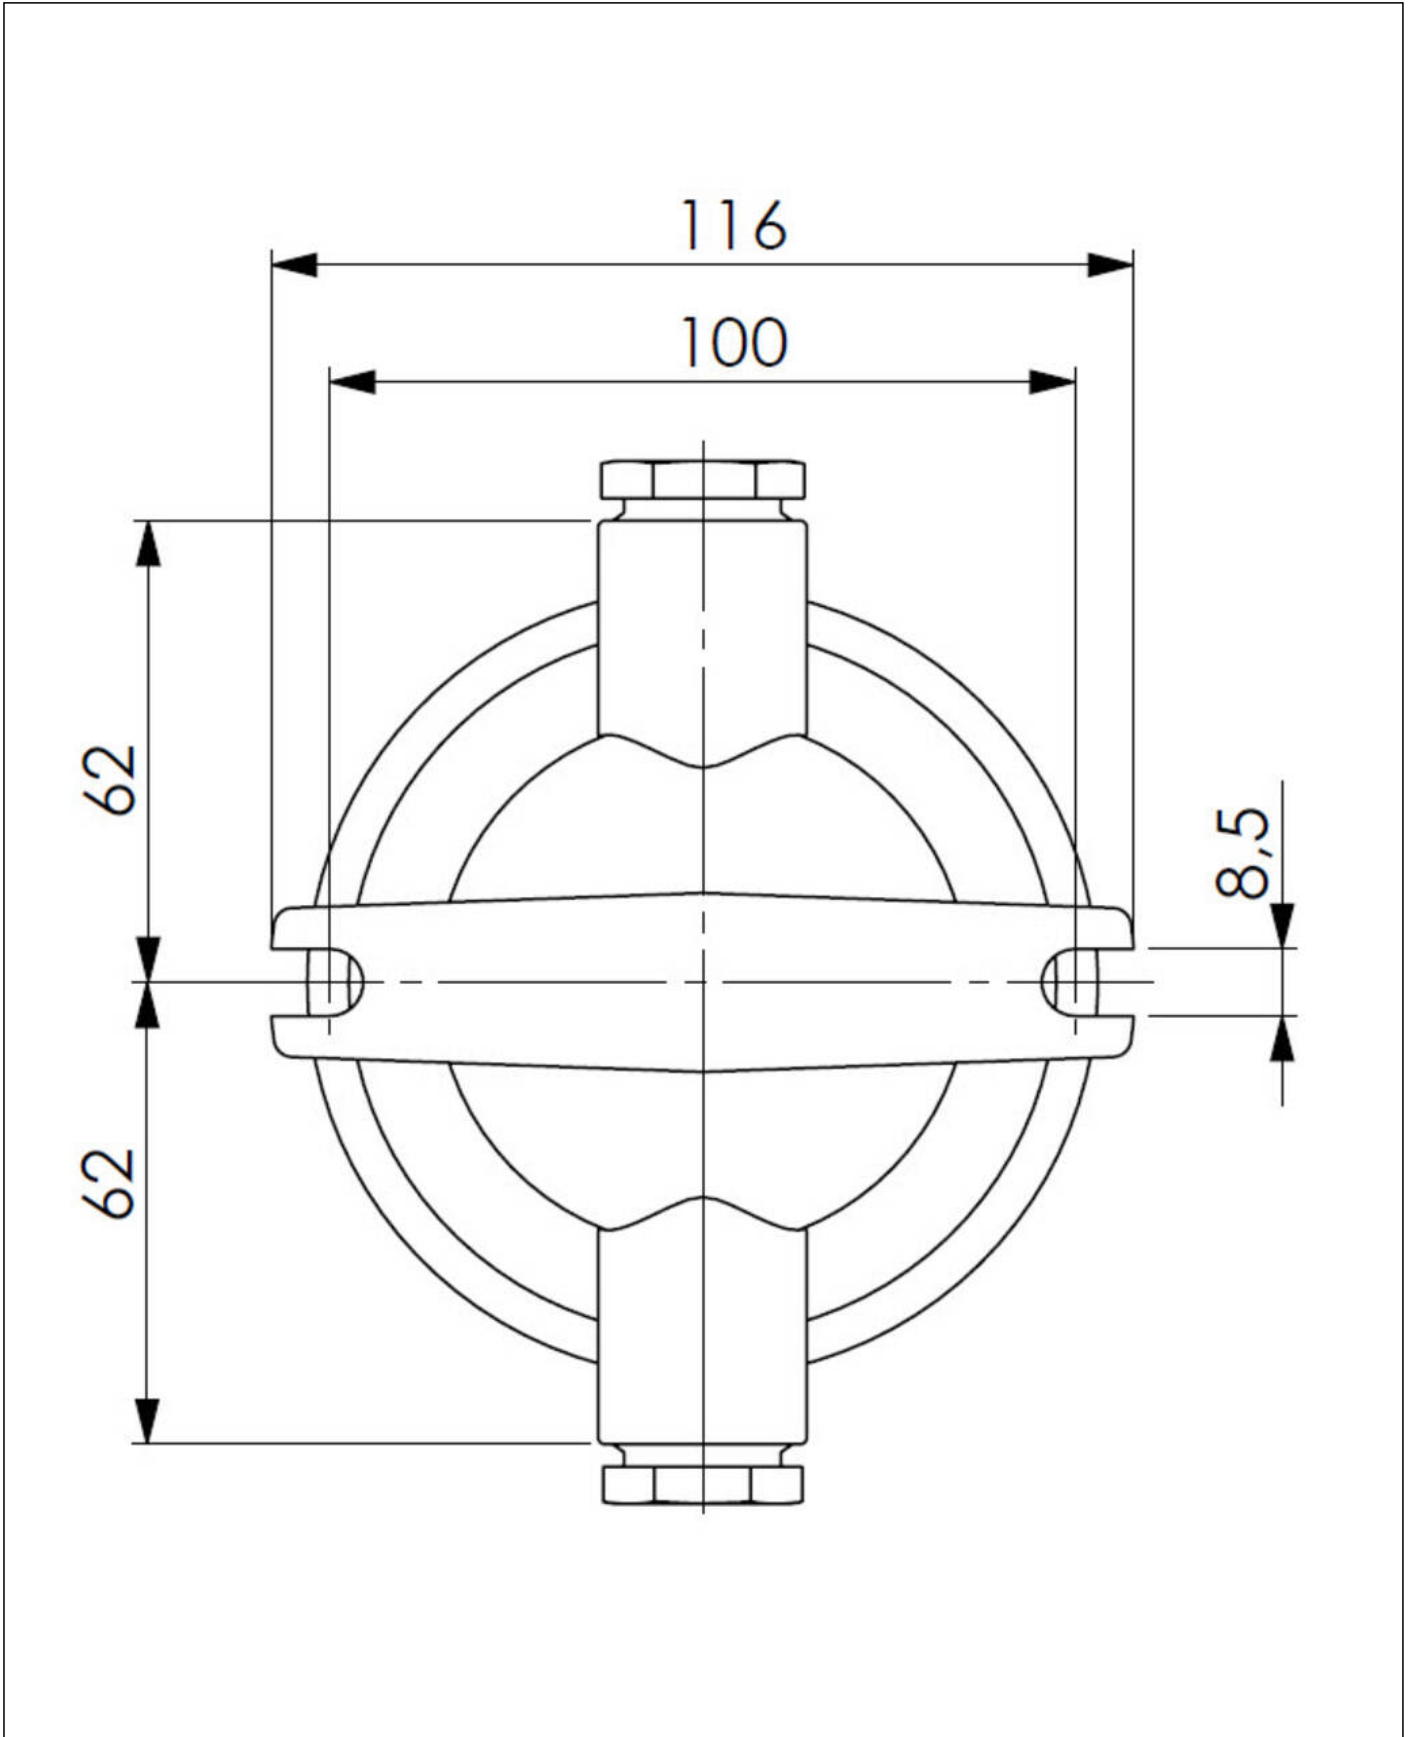

Your Contact:

WISKA Hoppmann GmbH

Kisdorfer Weg 28 · 24568 Kaltenkirchen · Germany

☎ +49-4191-508-0 · 📠 +49-4191-508-209

contact@wiska.de · www.wiska.com