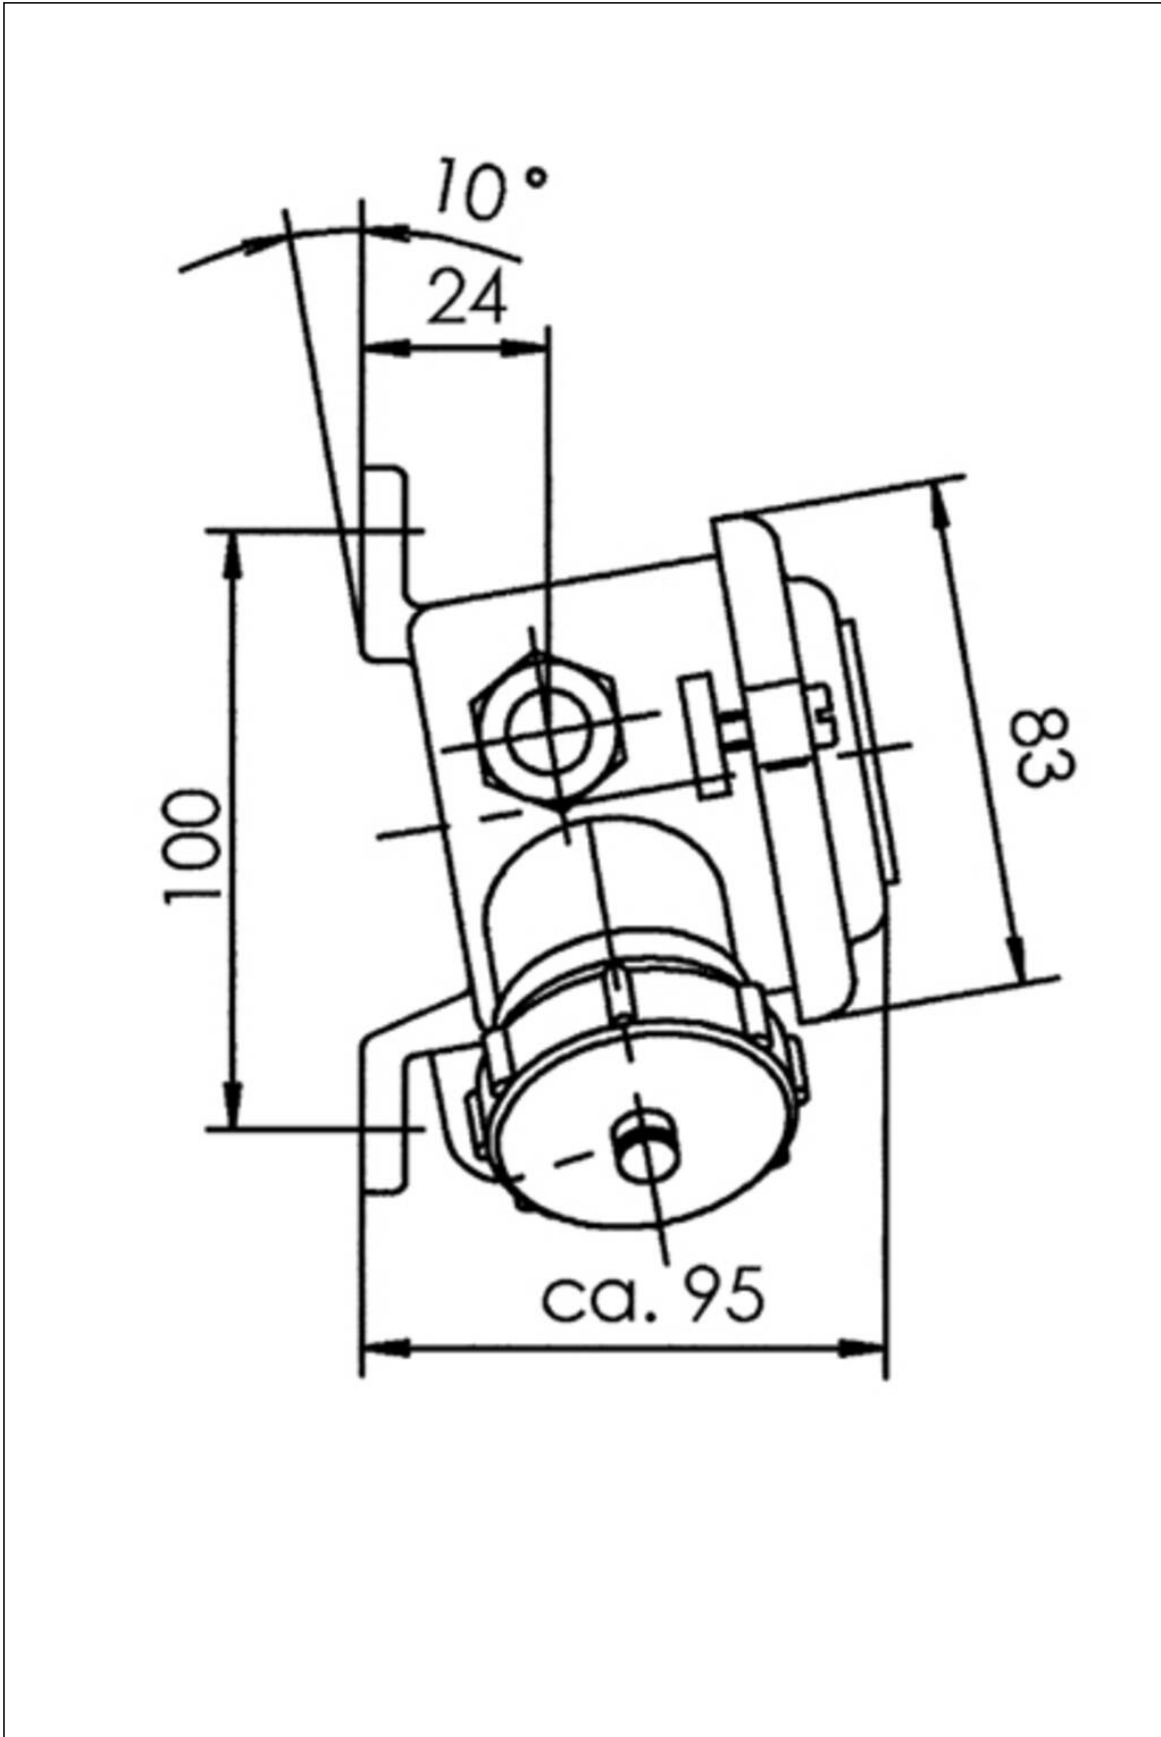

Your Contact:

WISKA Hoppmann GmbH

Kisdorfer Weg 28 · 24568 Kaltenkirchen · Germany

☎ +49-4191-508-0 · 📠 +49-4191-508-209

contact@wiska.de · www.wiska.com