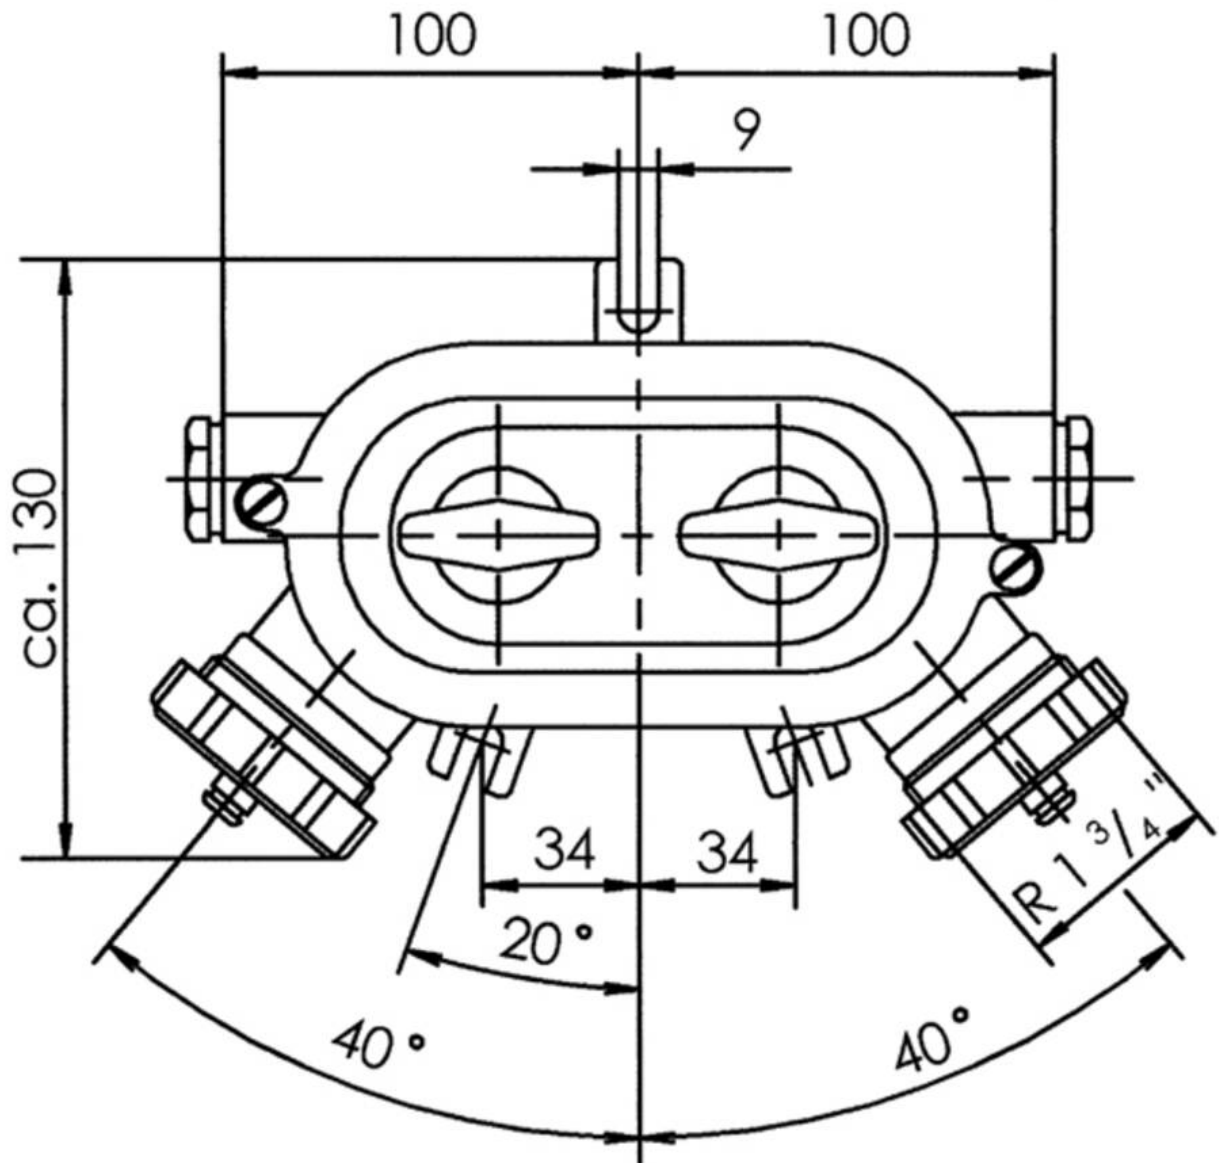

Your Contact:

WISKA Hoppmann GmbH

Kisdorfer Weg 28 · 24568 Kaltenkirchen · Germany

☎ +49-4191-508-0 · 📠 +49-4191-508-209

contact@wiska.de · www.wiska.com