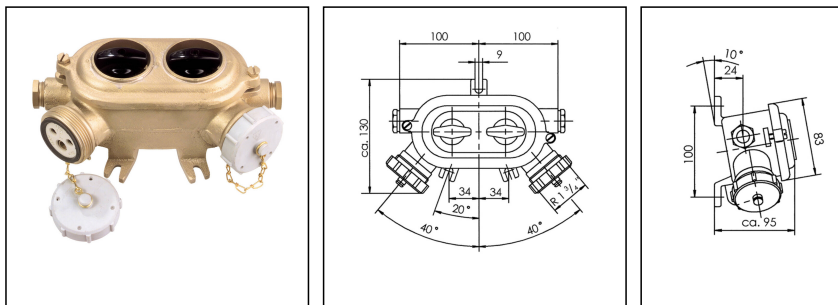

## 1146/We/FS/250V/10A-2xZ14

HNA-double socket with switch 10A 250V, brass, IP56

Products may differ in size, colour and appearance to those shown. If you require further information or customisation, please contact us directly.

<b>WISKA-Order no.</b>	10013099
<b>Type</b>	1146/We/FS/250V/10A-2xZ14
<b>Voltage</b>	250 V
<b>Type of Voltage</b>	AC
<b>Current</b>	10 A
<b>Protection class</b>	IP56
<b>Material</b>	Brass
<b>Material protective cap</b>	Polyamide
<b>Using for cable gland</b>	
<b>Type of cable gland</b>	M 24 x 1,5
<b>Ø cable diameter min</b>	12 mm
<b>Ø cable diameter max</b>	14,5 mm
<b>Type of cable</b>	armoured
<b>Type of switch</b>	Change-over, 1-pole
<b>Socket insert</b>	HNA
<b>Temp. range min</b>	-25 °C
<b>Temp. range max</b>	40 °C
<b>Number of sockets</b>	2
<b>Weight</b>	2,6 kg
<b>Mounting</b>	Surface mounting
<b>Variations</b>	on request
<b>Tariff number</b>	85366990