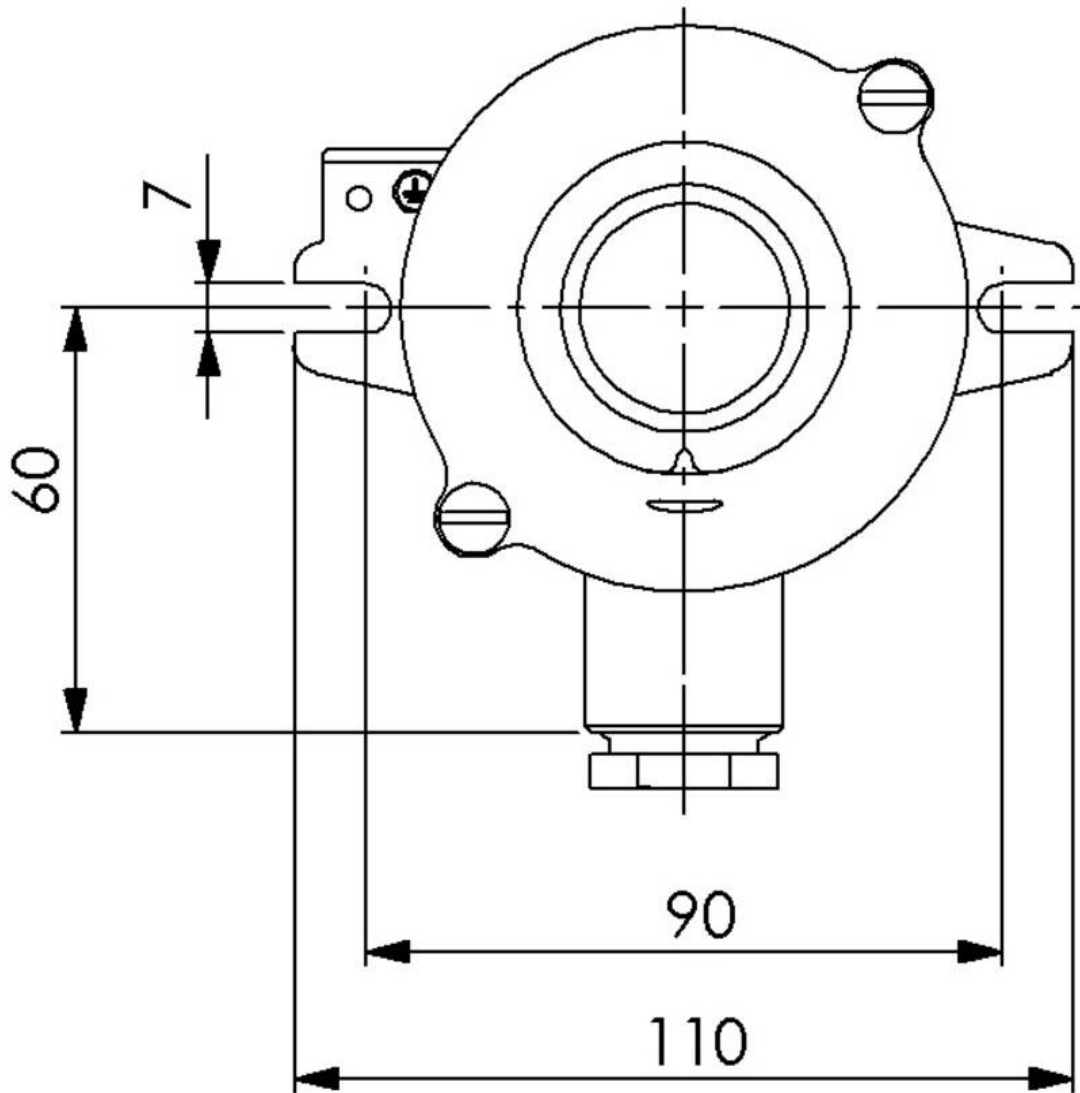

Your Contact:

WISKA Hoppmann GmbH

Kisdorfer Weg 28 · 24568 Kaltenkirchen · Germany

☎ +49-4191-508-0 · 📠 +49-4191-508-209

contact@wiska.de · www.wiska.com