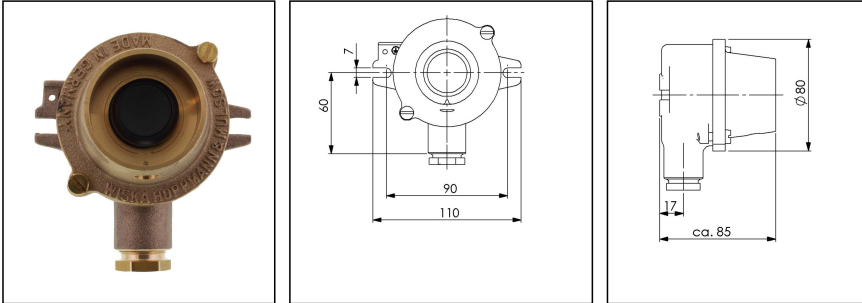

720/AA-1xW10

Push / signal button, 2-poles, brass, IP56

Products may differ in size, colour and appearance to those shown. If you require further information or customisation, please contact us directly.

WISKA-Order no.	10013258
Type	720/AA-1xW10
Voltage	230 V
Type of Voltage	AC
Current	6 A
Protection class	IP56
Material	Brass
Material cable gland	Brass
Using for cable gland	
Type of cable	non-armoured
Ø cable diameter min	8 mm
Ø cable diameter max	10,5 mm
Type of cable gland	M 24 x 1,5
Mounting	Surface mounting
Temp. range min	-25 °C
Temp. range max	45 °C
Type of switch	Push button, 2xNO
Colour	Black
Weight	0,82 kg
Variations	on request
Tariff number	85363010