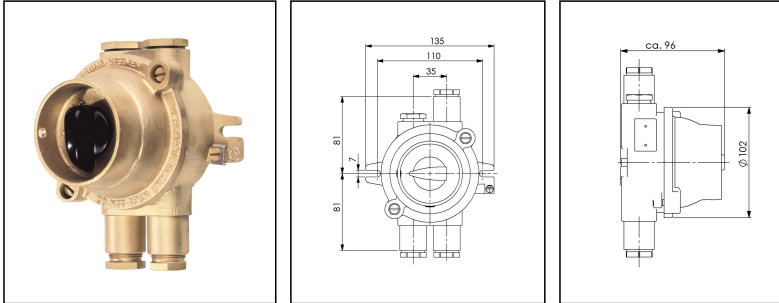

2068/3/380V-3xZ14

Change-over switch 2-pole without Off-position, 16A, brass, IP56

Products may differ in size, colour and appearance to those shown. If you require further information or customisation, please contact us directly.

WISKA-Order no.	10013729
Type	2068/3/380V-3xZ14
Voltage	380 V
Type of Voltage	AC
Current	16 A
Protection class	IP56
Material	Brass
Material cable gland	Brass
Using for cable gland	
Type of cable gland	M 24 x 1,5
Ø cable diameter min	12 mm
Ø cable diameter max	14,5 mm
Type of cable	armoured
Mounting	Surface mounting
Temp. range min	-25 °C
Temp. range max	45 °C
Type of switch	Rotary change - over switch 2p
Colour	Black
Weight	2,04 kg
Variations	on request
Tariff number	85363010