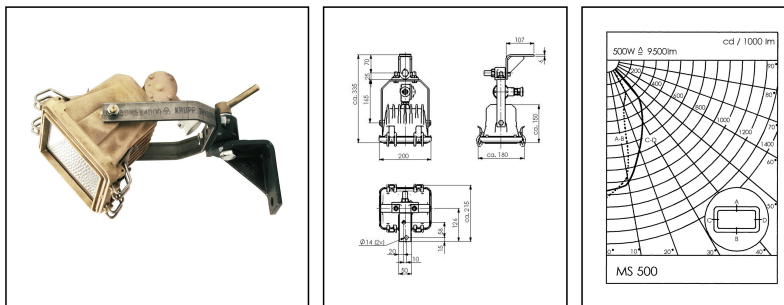

## MS 500/S Halogen floodlights

Floodlight brass for halogen lamps max. 500W R7s IP56

Products may differ in size, colour and appearance to those shown. If you require further information or customisation, please contact us directly.

<b>WISKA-Order no.</b>	10014290
<b>Type</b>	MS 500/S Halogen floodlights
<b>Material</b>	Brass
<b>Material globe/diffuser</b>	Glass
<b>Globe colour</b>	Clear
<b>Bracket Material</b>	Stainless steel
<b>Reflector</b>	Aluminium
<b>Wattage</b>	500 W
<b>Voltage</b>	230 V
<b>Type of Voltage</b>	AC
<b>Frequency</b>	50/60 Hz
<b>Protection class</b>	IP56
<b>Temp. range min</b>	-25 °C
<b>Temp. range max</b>	45 °C
<b>Lampholder</b>	R7s
<b>Number of lampholder</b>	2 ST
<b>Mounting</b>	Surface mounting, Wall, Ceiling, Upside down
<b>Lightsource</b>	Halogen lamp
<b>Lightsource incl.</b>	No
<b>Type of cable gland</b>	M24x1,5 W 10 / 8-10,5mm
<b>Using for cable gland</b>	
<b>Type of cable</b>	non-armoured
<b>Ø cable diameter min</b>	8 mm
<b>Ø cable diameter max</b>	10,5 mm
<b>External dimensions LxWxH</b>	240x200x163mm