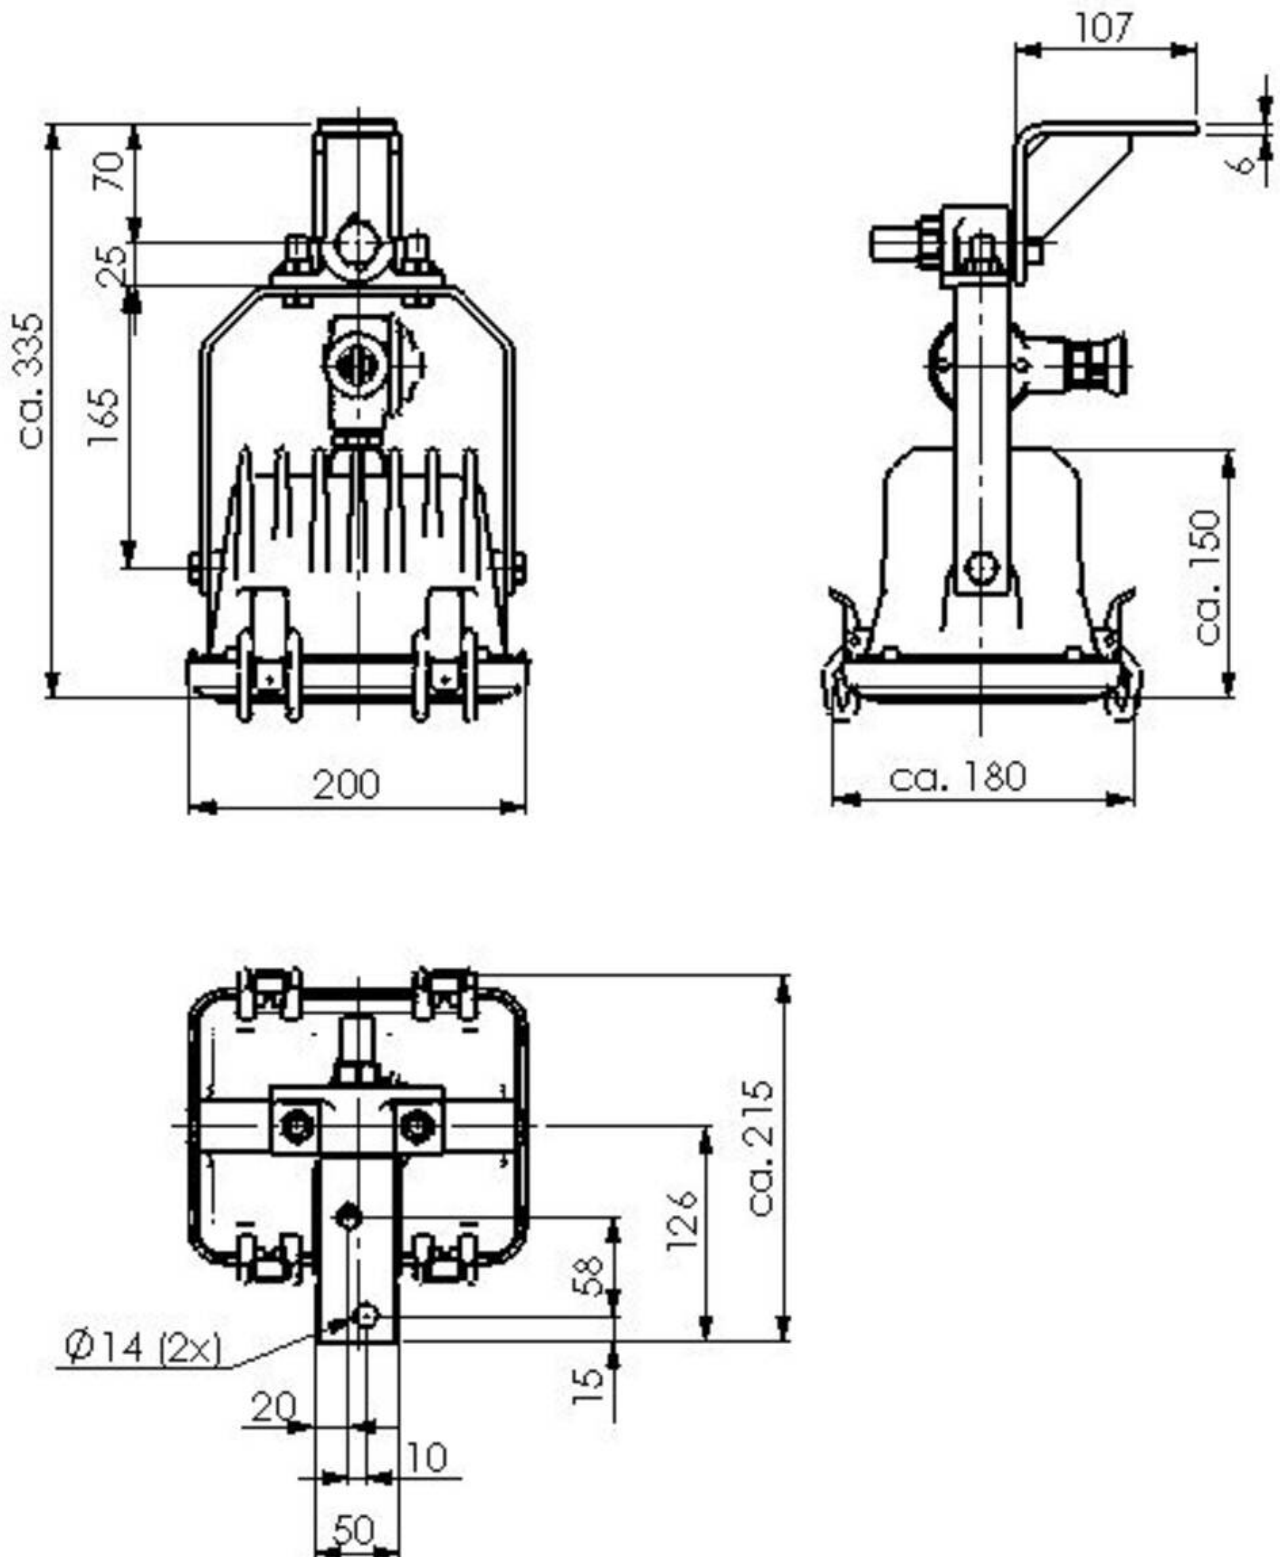

Your Contact:

WISKA Hoppmann GmbH

Kisdorfer Weg 28 · 24568 Kaltenkirchen · Germany

☎ +49-4191-508-0 · 📠 +49-4191-508-209

contact@wiska.de · www.wiska.com