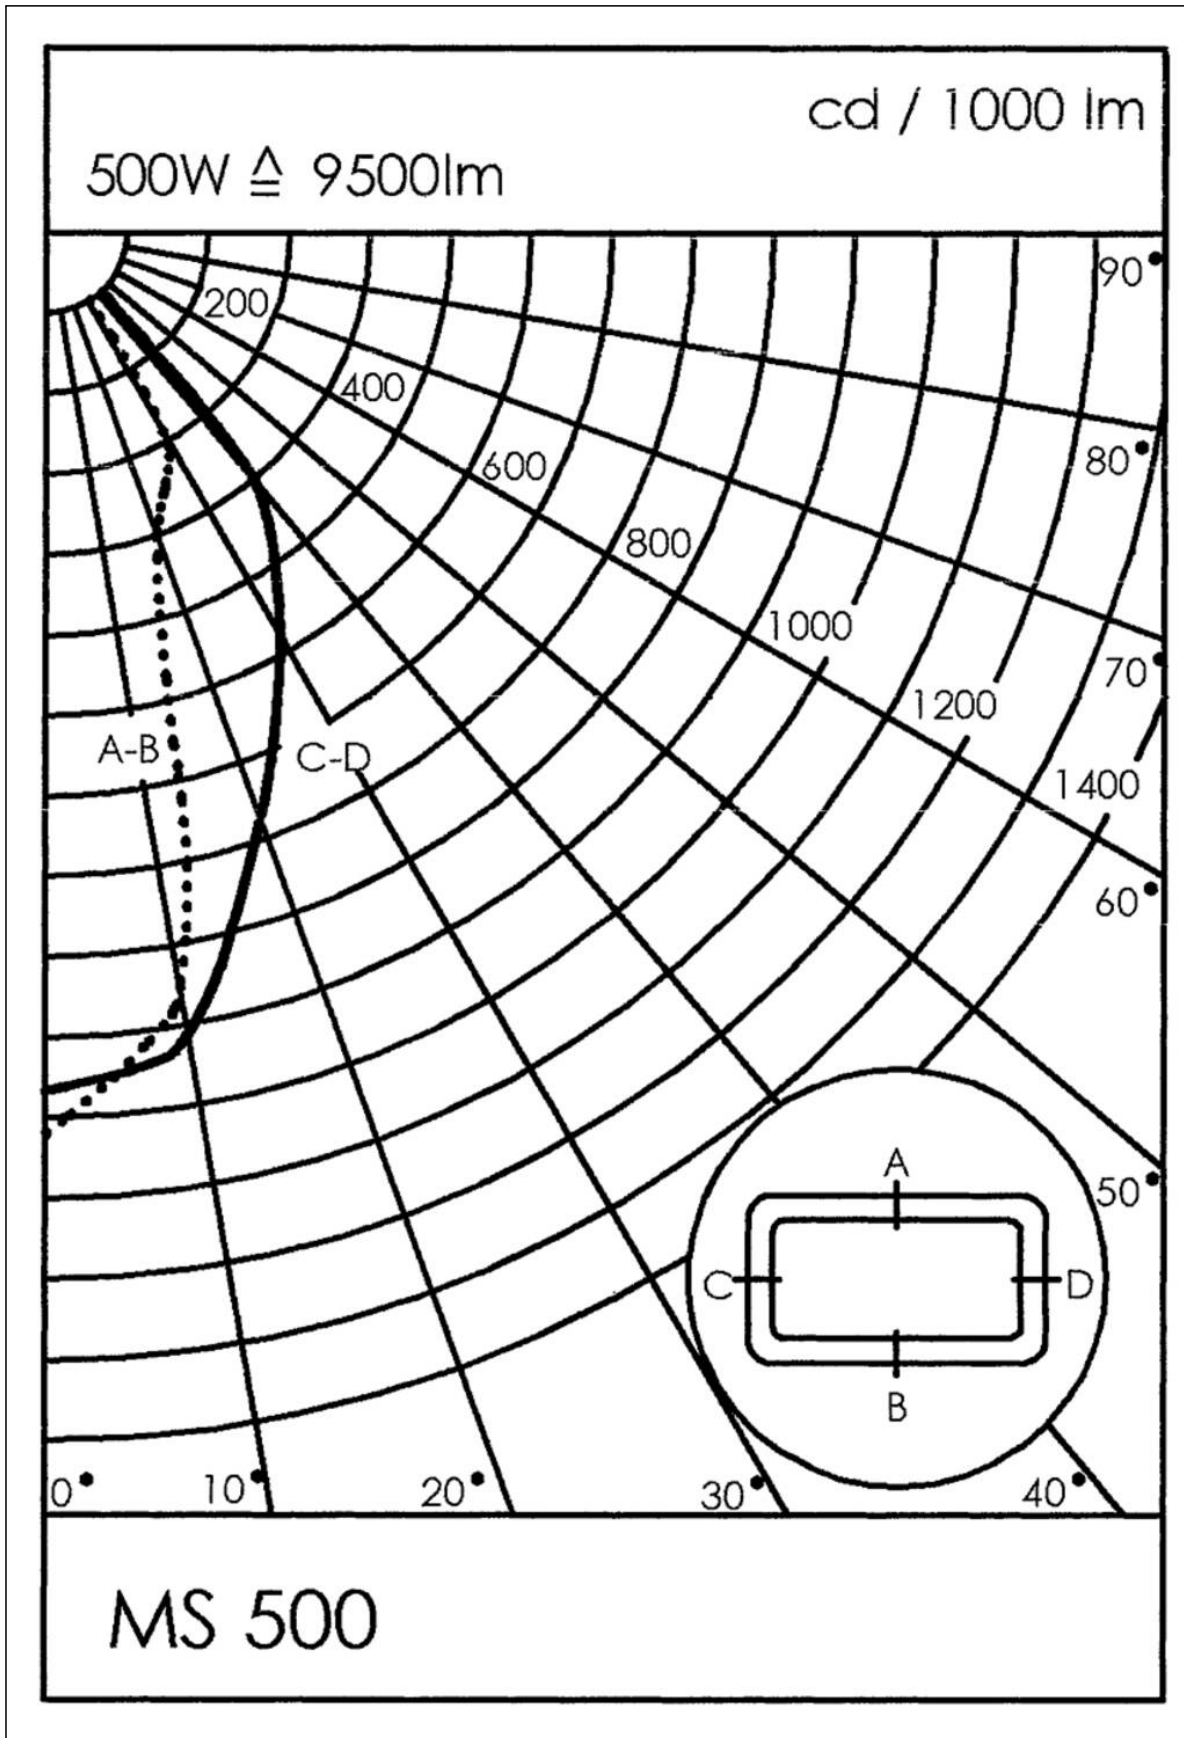

Your Contact:
WISKA Hoppmann GmbH
Kisdorfer Weg 28 · 24568 Kaltenkirchen · Germany
☎ +49-4191-508-0 · 📠 +49-4191-508-209
contact@wiska.de · www.wiska.com

Other technical data on request / subject to change without notice