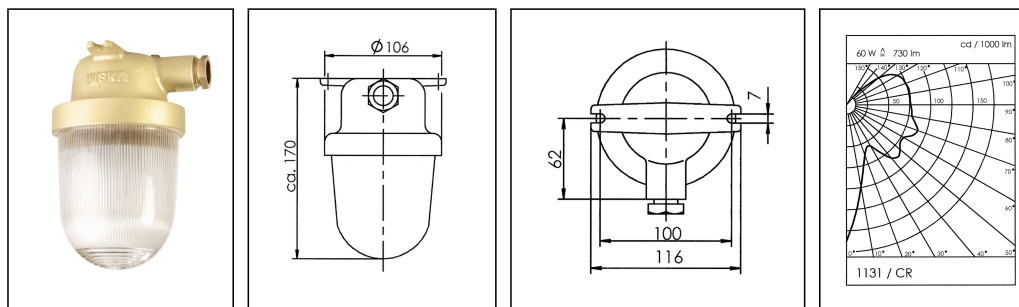

1131/CR/clear/mT/1975-1xZ14

HNA standard light max. 60W B22d, brass, cover clear with dropehole, IP56

Products may differ in size, colour and appearance to those shown. If you require further information or customisation, please contact us directly.

WISKA-Order no.	10014304
Type	1131/CR/clear/mT/1975-1xZ14
Material	Brass
Material globe/diffuser	Polycarbonate
Globe colour	Clear
Wattage	60 W
Voltage	230 V
Type of Voltage	AC
Protection class	IP56
Temp. range min	-25 °C
Temp. range max	45 °C
Lampholder	B22d
Number of lampholder	1 ST
Lightsource	variable (B22)
Lightsource incl.	No
Bulb shape	Rod shaped
Type of cable gland	M24x1,5 Z 14 / 12-14,5mm
Material cable gland	Brass
Using for cable gland	
Type of cable	armoured
Ø cable diameter min	12 mm
Ø cable diameter max	14,5 mm
Mounting	Upside down, Ceiling, Surface mounting
Equipment	with drope hole
External dimensions LxWxH	170x116mm