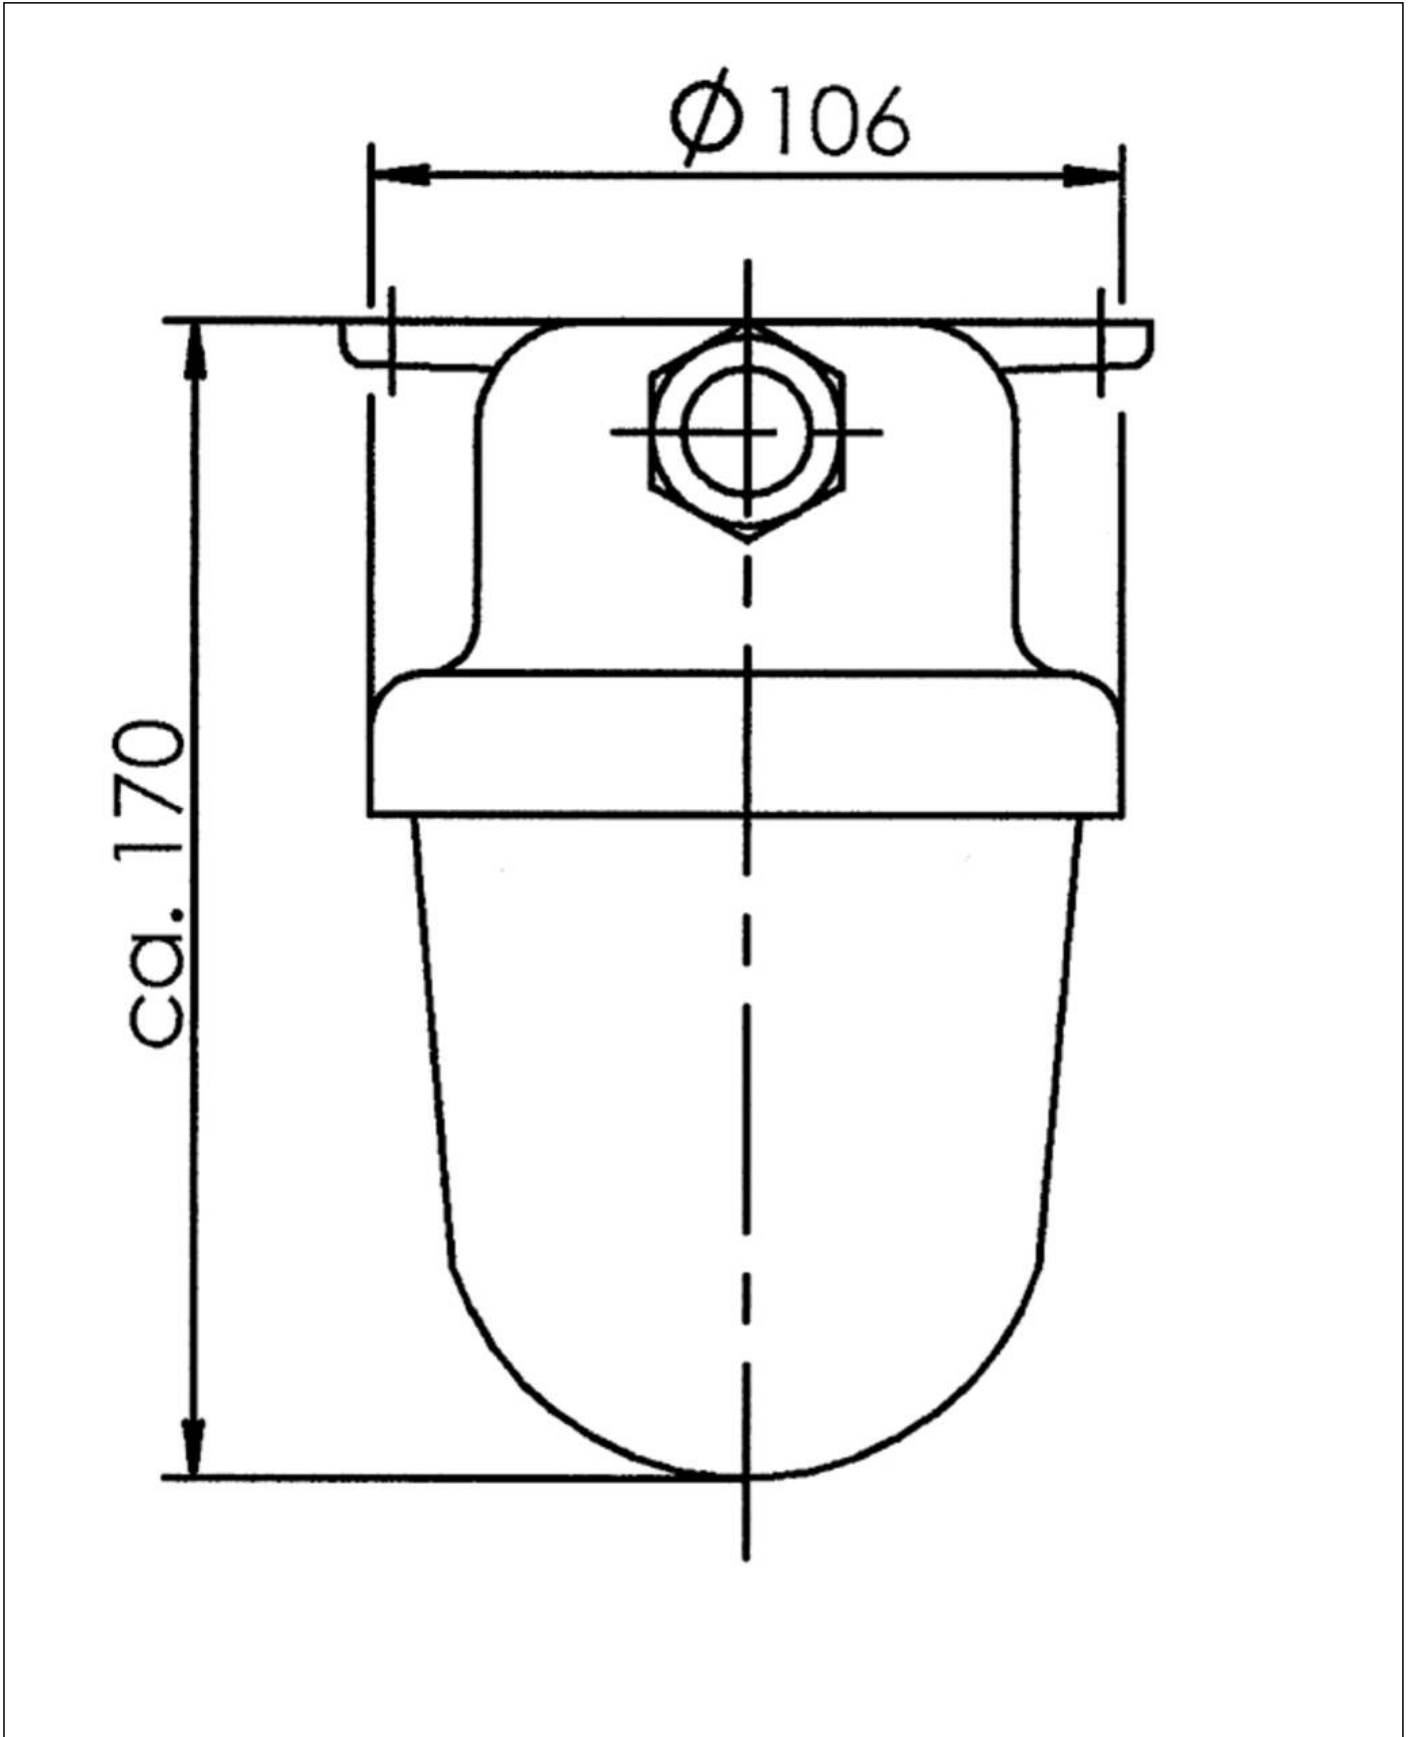

Your Contact:

WISKA Hoppmann GmbH

Kisdorfer Weg 28 · 24568 Kaltenkirchen · Germany

☎ +49-4191-508-0 · 📠 +49-4191-508-209

contact@wiska.de · www.wiska.com