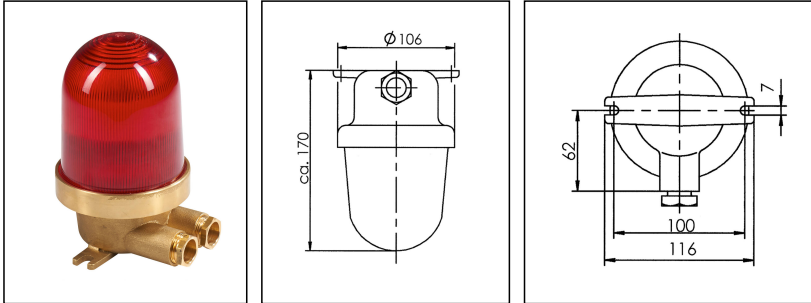

1131/CR/rd/oT/1974-1xZ14

HNA standard light max. 60W E27, brass, cover red without dropehole, IP56

Products may differ in size, colour and appearance to those shown. If you require further information or customisation, please contact us directly.

| | |
|--------------------------------|---|
| WISKA-Order no. | 10014318 |
| Type | 1131/CR/rd/oT/1974-1xZ14 |
| Material | Brass |
| Material globe/diffuser | Polycarbonate |
| Globe colour | Red |
| Power[^] | 1 x 60 W |
| Wattage | 60 W |
| Voltage | 230 V |
| Type of Voltage | AC |
| Protection class | IP56 |
| Temp. range min | -25 °C |
| Temp. range max | 45 °C |
| Lampholder | E27 |
| Number of lampholder | 1 ST |
| Lightsource | variable (E27) |
| Lightsource incl. | No |
| Bulb shape | Rod shaped |
| Type of cable gland | M24x1,5 Z 14 / 12-14,5mm |
| Material cable gland | Brass |
| Using for cable gland |  |
| Type of cable | armoured |
| Ø cable diameter min | 12 mm |
| Ø cable diameter max | 14,5 mm |
| Mounting | Ceiling, Upside down, Surface mounting |
| Equipment | without drope hole |