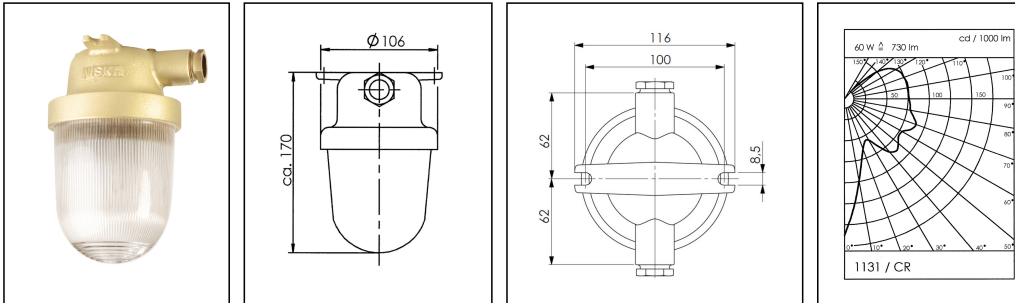

1131/D/CR/clear/mT/1974-2xZ14

HNA standard light max. 60W E27, brass, cover clear with dropehole, IP56

Products may differ in size, colour and appearance to those shown. If you require further information or customisation, please contact us directly.

WISKA-Order no.	10014356
Type	1131/D/CR/clear/mT/1974-2xZ14
Material	Brass
Material globe/diffuser	Polycarbonate
Globe colour	Clear
Wattage	60 W
Voltage	230 V
Type of Voltage	AC
Protection class	IP56
Temp. range min	-25 °C
Temp. range max	45 °C
Lampholder	E27
Number of lampholder	1 ST
Lightsource	variable (E27)
Lightsource incl.	No
Bulb shape	Rod shaped
Type of cable gland	M24x1,5 Z 14 / 12-14,5mm
Material cable gland	Brass
Using for cable gland	
Type of cable	armoured
Ø cable diameter min	12 mm
Ø cable diameter max	14,5 mm
Mounting	Upside down, Ceiling, Surface mounting
External dimensions LxWxH	170x116mm
Weight	0,93 kg