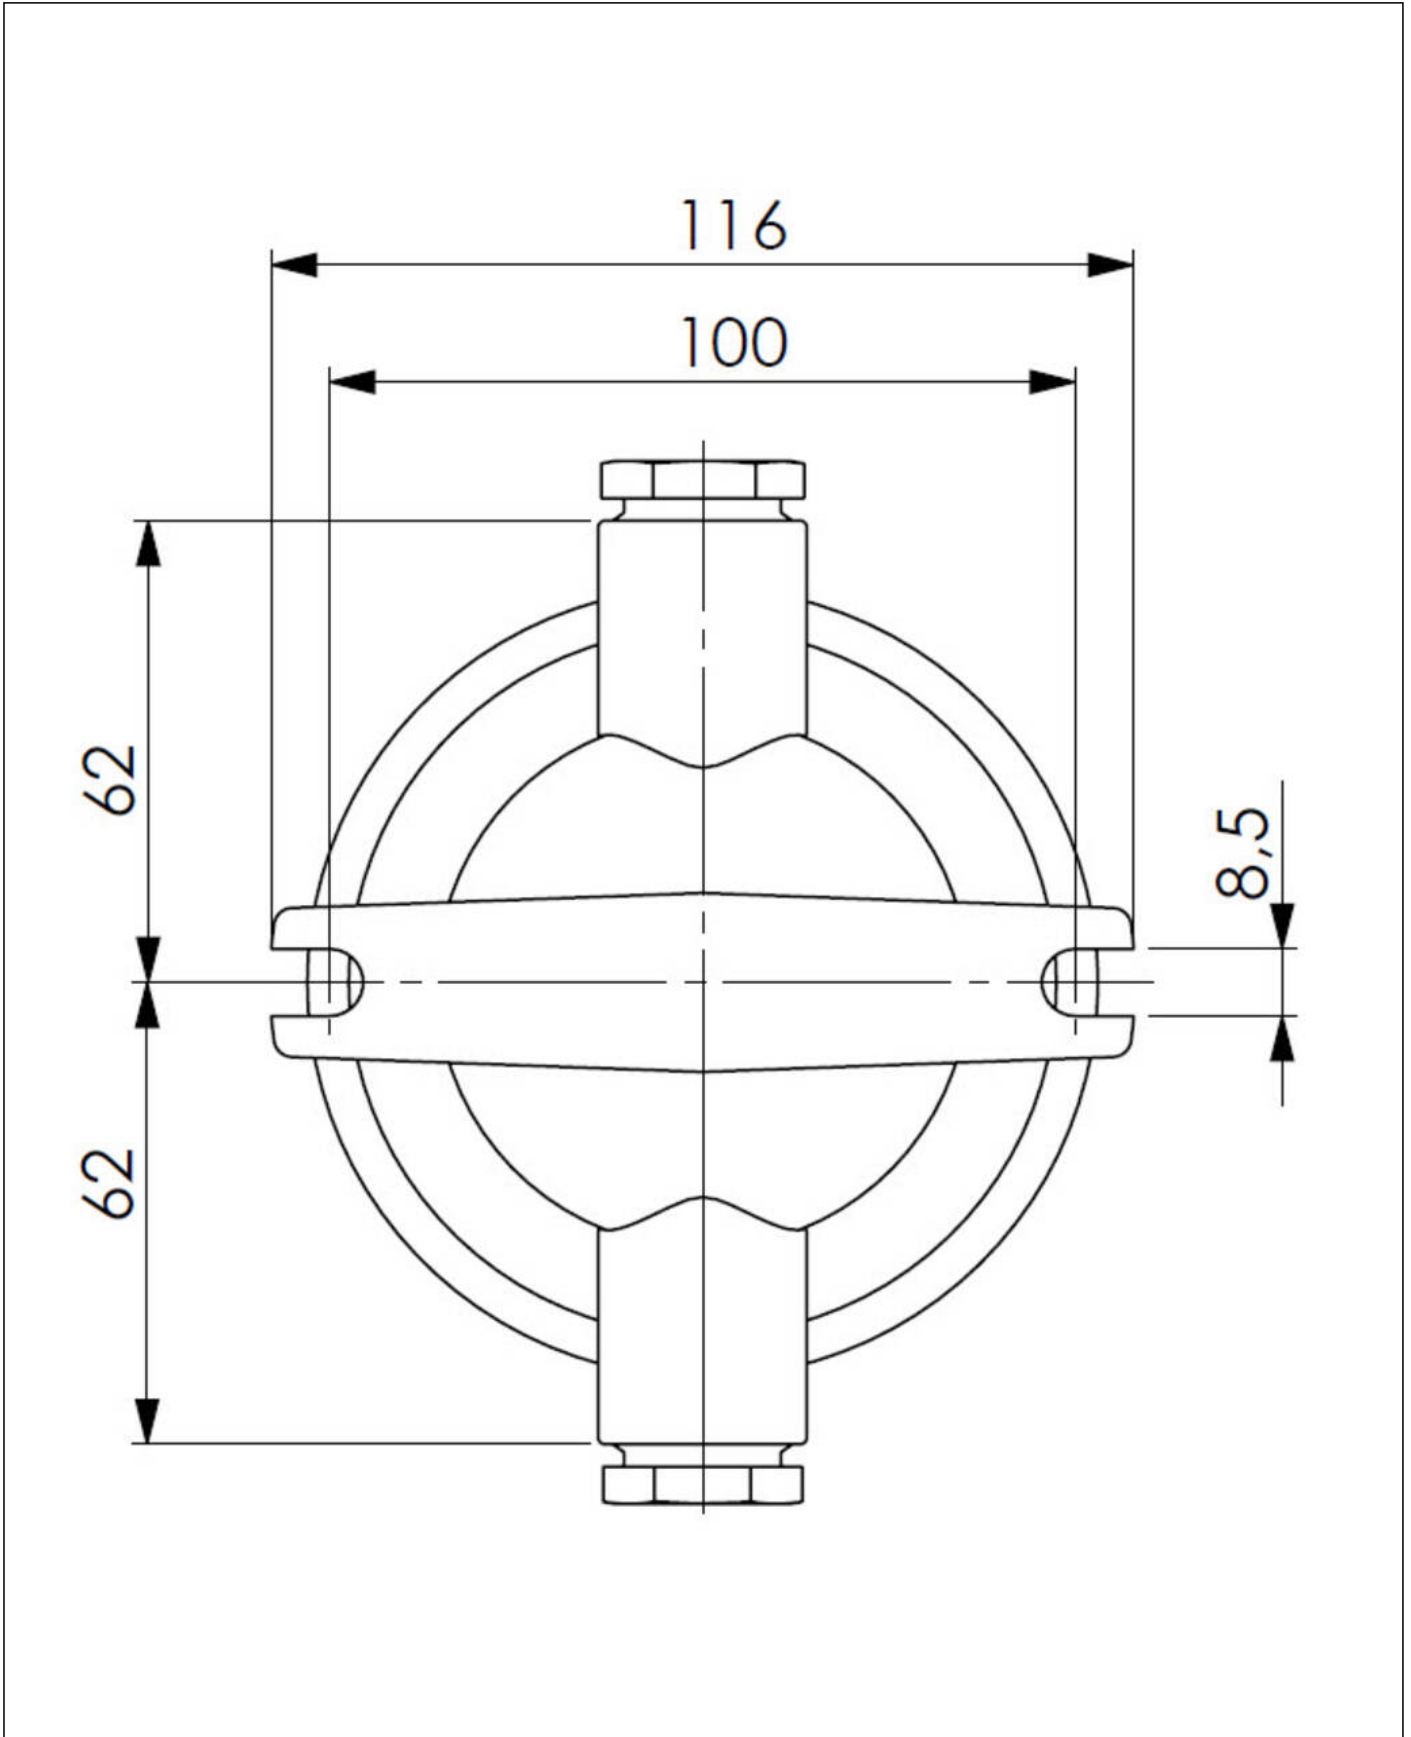

Your Contact:

WISKA Hoppmann GmbH

Kisdorfer Weg 28 · 24568 Kaltenkirchen · Germany

☎ +49-4191-508-0 · 📠 +49-4191-508-209

contact@wiska.de · www.wiska.com