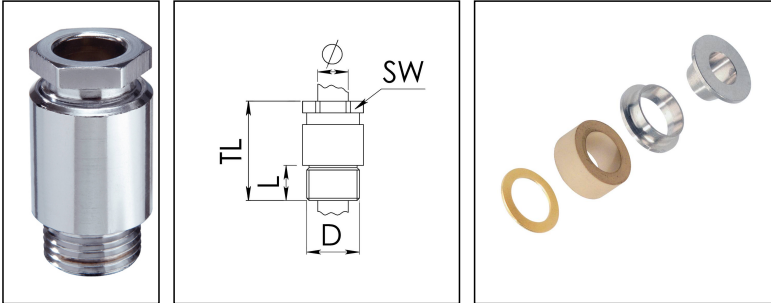

KVM 56-Z41/Cr

Cable gland, brass chromed-plated, DIN 89280, M56

Products may differ in size, colour and appearance to those shown. If you require further information or customisation, please contact us directly.

Material cable gland	Brass chromium-plated
Material sealing gasket	EPDM
Material earthing insert	Brass chromium-plated
Temp. range min	-40 °C
Temp. range max	100 °C
Protection class	IP54
Thread type	M
Ø Connection thread D	56
Lead	2
Length screw-in thread L	15 mm
Ø cable diameter min	38 mm
Ø cable diameter max	41,5 mm
Key width SW	55 mm
Collar diameter (E)	63 mm
Total length TL	68 mm
Install. torques fitting	20 N m
Install. torques cap nut	15 N m
Surface	Chromium-plated
Order no. chrome-plated	10014543
Type	KVM 56-Z41/Cr
Packing unit	1
Tariff number	85369010
EAN number	4007685145435
ETIM-Classification	EC000441